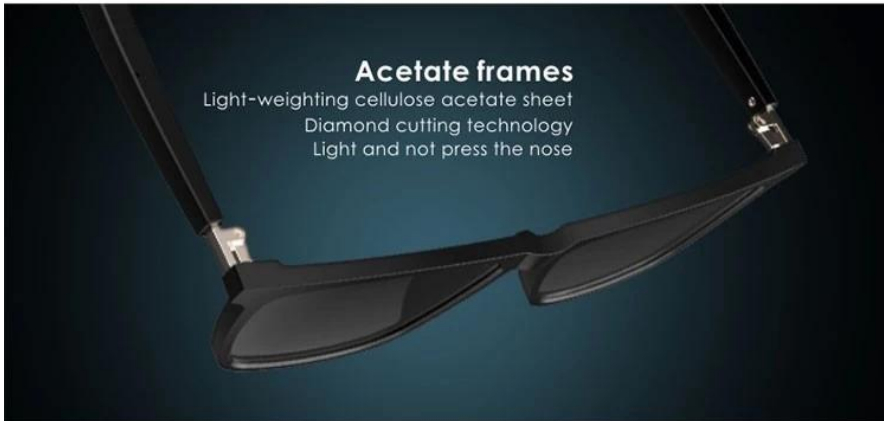

Frequency: 2.4GHz

Product size: 158*146mm

Lens size: 56*49mm

Net Weight: 44.5g

Product details

Do every detail with heart, amazing technology, more excellent appearance.

Multi-dimensional optimization Smoother call audio