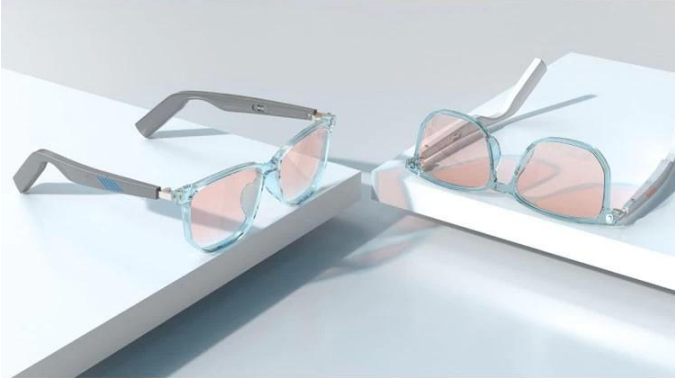

Excellent sound quality

steady compatibility

Stable connection

Live Shooting of Product

Multiple-scenario adaptation

Game, TV series, fishing, matching

Game mode
Accentuate the audio and images in games. Positioning effect audible discrimination. Matching eye-protection with stereo to make it more enjoyable.