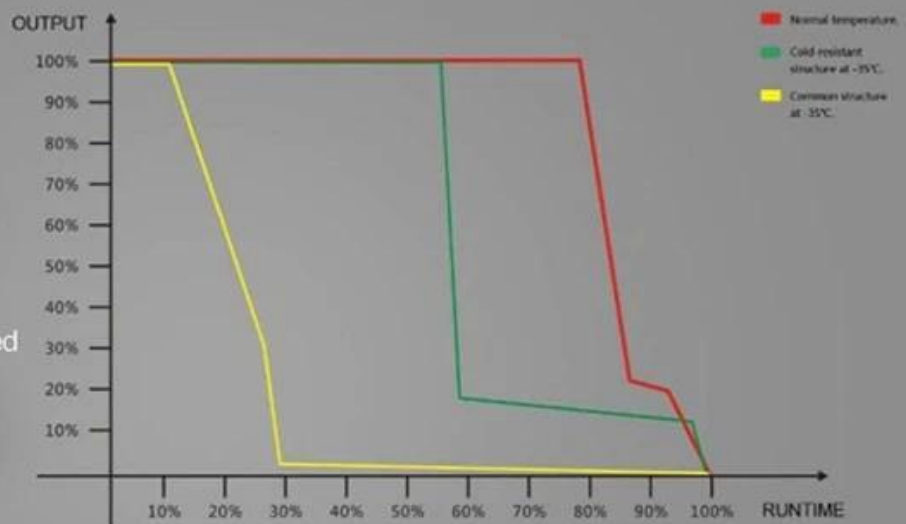

Cold-resistant structure

The runtime of 18650-powered light under low temperature will be double extended

Runtime curves of 18650 Li-ion rechargeable battery

Microphone

built-in high sensitivity microphone