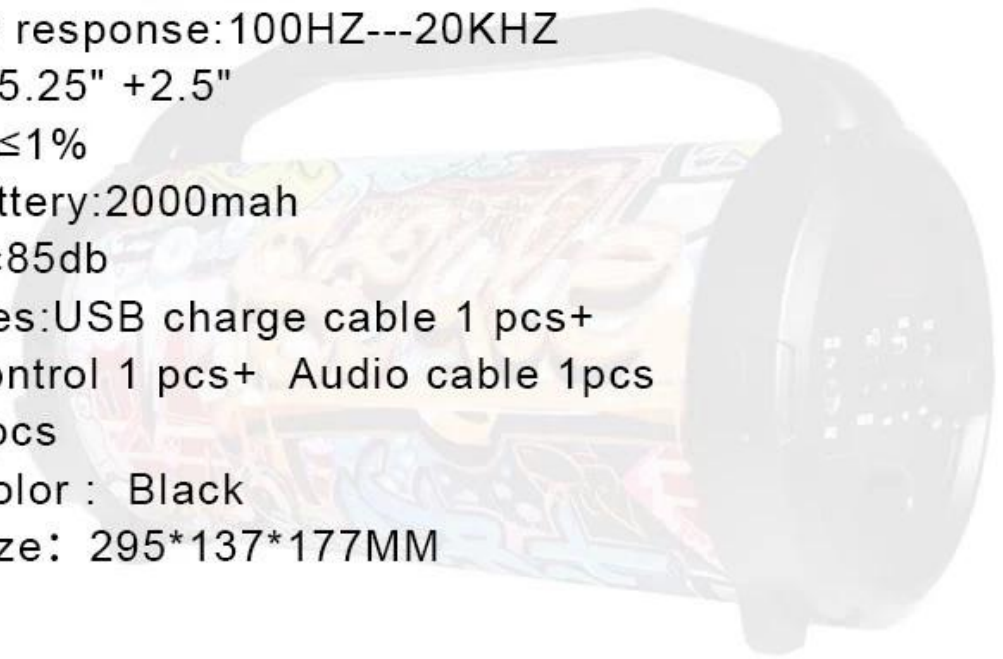

Disortion: ≤1%

Built-in battery:2000mah

S/N ratio:≥85db

Accessories:USB charge cable 1 pcs+ Remote control 1 pcs+ Audio cable 1pcs +Straps 1pcs

Product Color:Black

Product size□295*137*177MM

Multi-function Portable Speaker

KLS-0057

Product Highlights

Multi-function Portable Speaker

Materials:Wood+ABS plastic

Support : Bluetooth/AUX/USB/TF/FM

Bluetooth vresion: V5.0

Bluetooth distance: more than 10m

Output power:15W

Input voltage:DC IN 3.7V

Frequency response:100HZ---20KHZ

Speaker: 5.25" +2.5"

Disortion: $\leq 1\%$

Built-in battery:2000mah

S/N ratio: $\geq 85\text{db}$

Accessories:USB charge cable 1 pcs+

Remote control 1 pcs+ Audio cable 1pcs

+Straps 1pcs

Product Color : Black

Product size: 295*137*177MM

Wireless Bluetooth transmission

Wireless Bluetooth 5.0, 10 meters distance transmission

Bluetooth compatible device

Compatible with mobile phones, tablets,
laptops and other Bluetooth devices