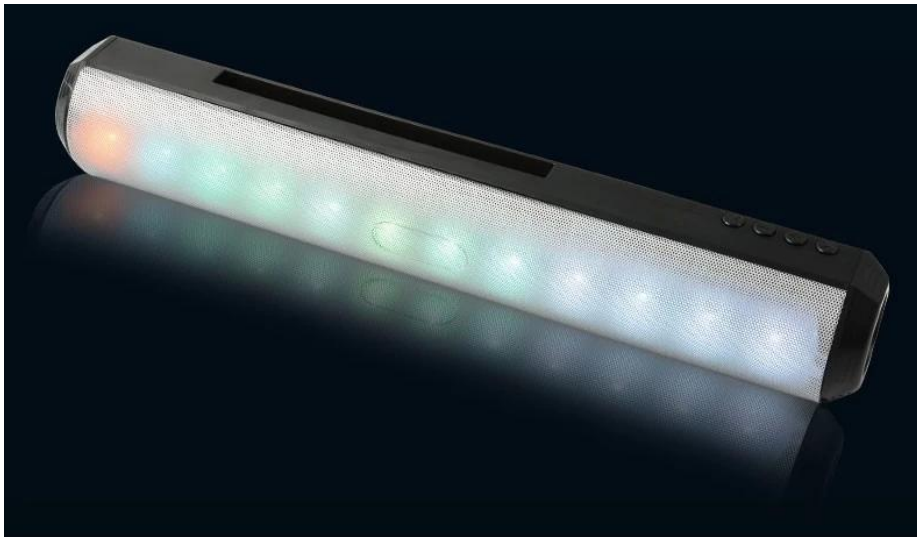

Materials: ABS Plastic

Support :Bluetooth+TWS+Colorful Lights+
TF+FM+phone Stand

Bluetooth vresion: V5.0

Range: 10M

Speaker:4Ω 5W*2

Battery Capacity: 1200mah

Working Time: 2.5-10hours

Charging Time:2-4hours

S/N ratio:≥90dB

Frequency:60HZ-20KHZ

Interface type:USB Micro

Product size:40*6.5*6.5CM

MORE THAN 99% NONDESTRUCTIVE REDUCTION

WE ARE JUST FAITHFUL REDUCERS OF SOUND,
MAKING THE LISTENER LIKE THE SCENE

DUAL SPEAKERS + FRONT AND REAR BASS