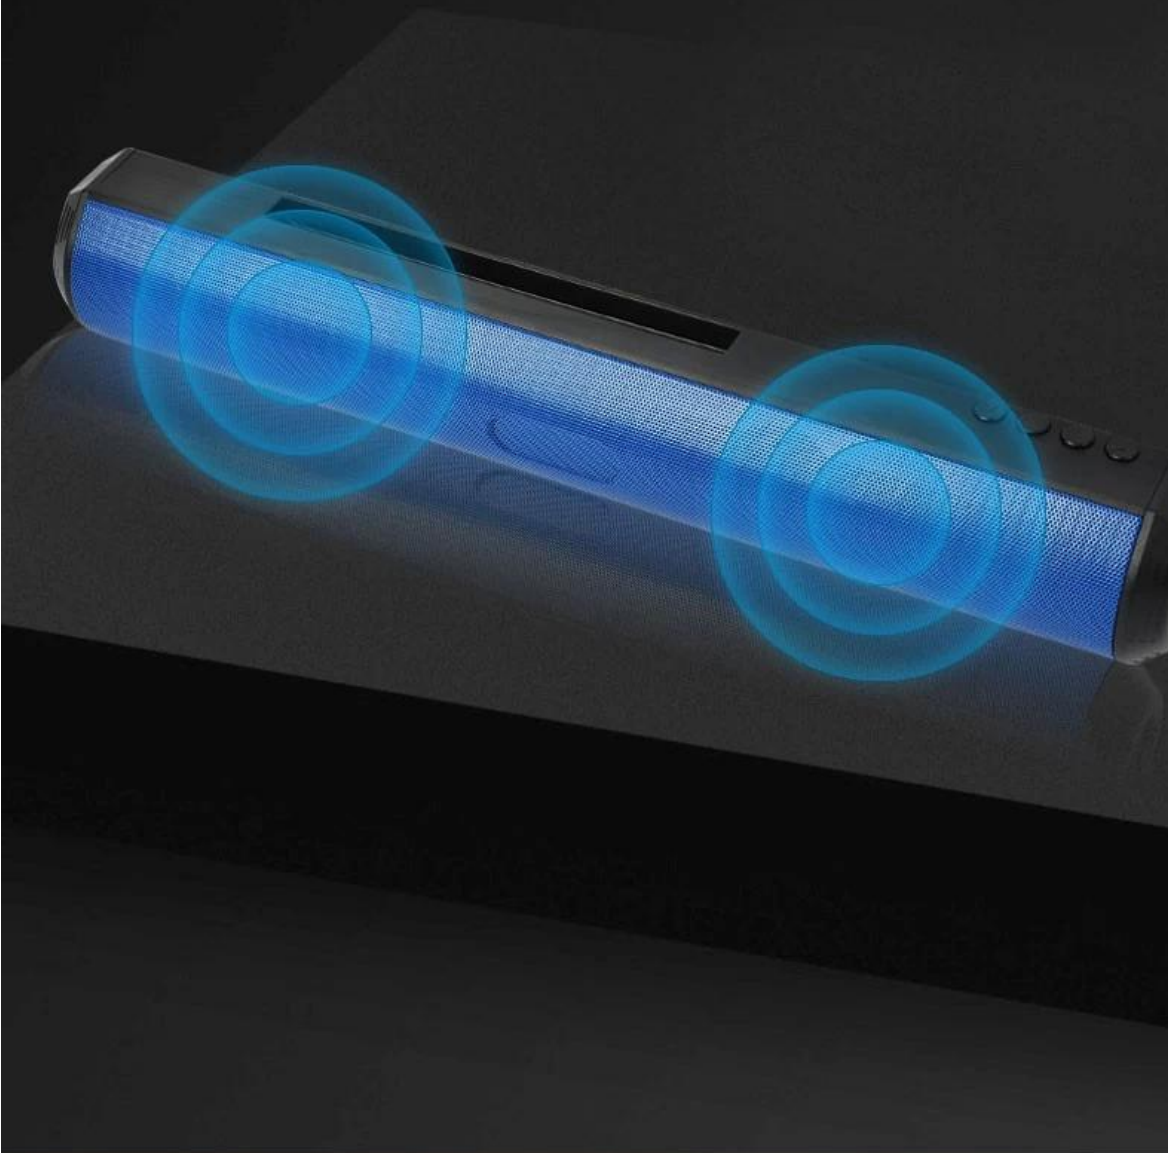

DUAL SPEAKERS AND DUAL POWER, TRULY REALIZE 360 °

SURROUND STEREO SOUND EFFECT

DOUBLE HORN

FULL FREQUENCY
LOUDSPEAKER

ANTI MAGNETIC AND ANTI NOISE TECHNOLOGY

ANTIMAGNETIC TECHNOLOGY EFFECTIVELY ELIMINATES TRADITIONAL ACTIVE SOUND, BECAUSE IT IS TOO CLOSE TO THE DISPLAY OR MOBILE PHONE, ONCE THERE IS AN INCOMING CALL OR VOLTAGE FLUCTUATION CAUSED BY THE SOUND OF ANNOYING "BEEP" SOUND, BUT ALSO YOUR CLEAN SOUND