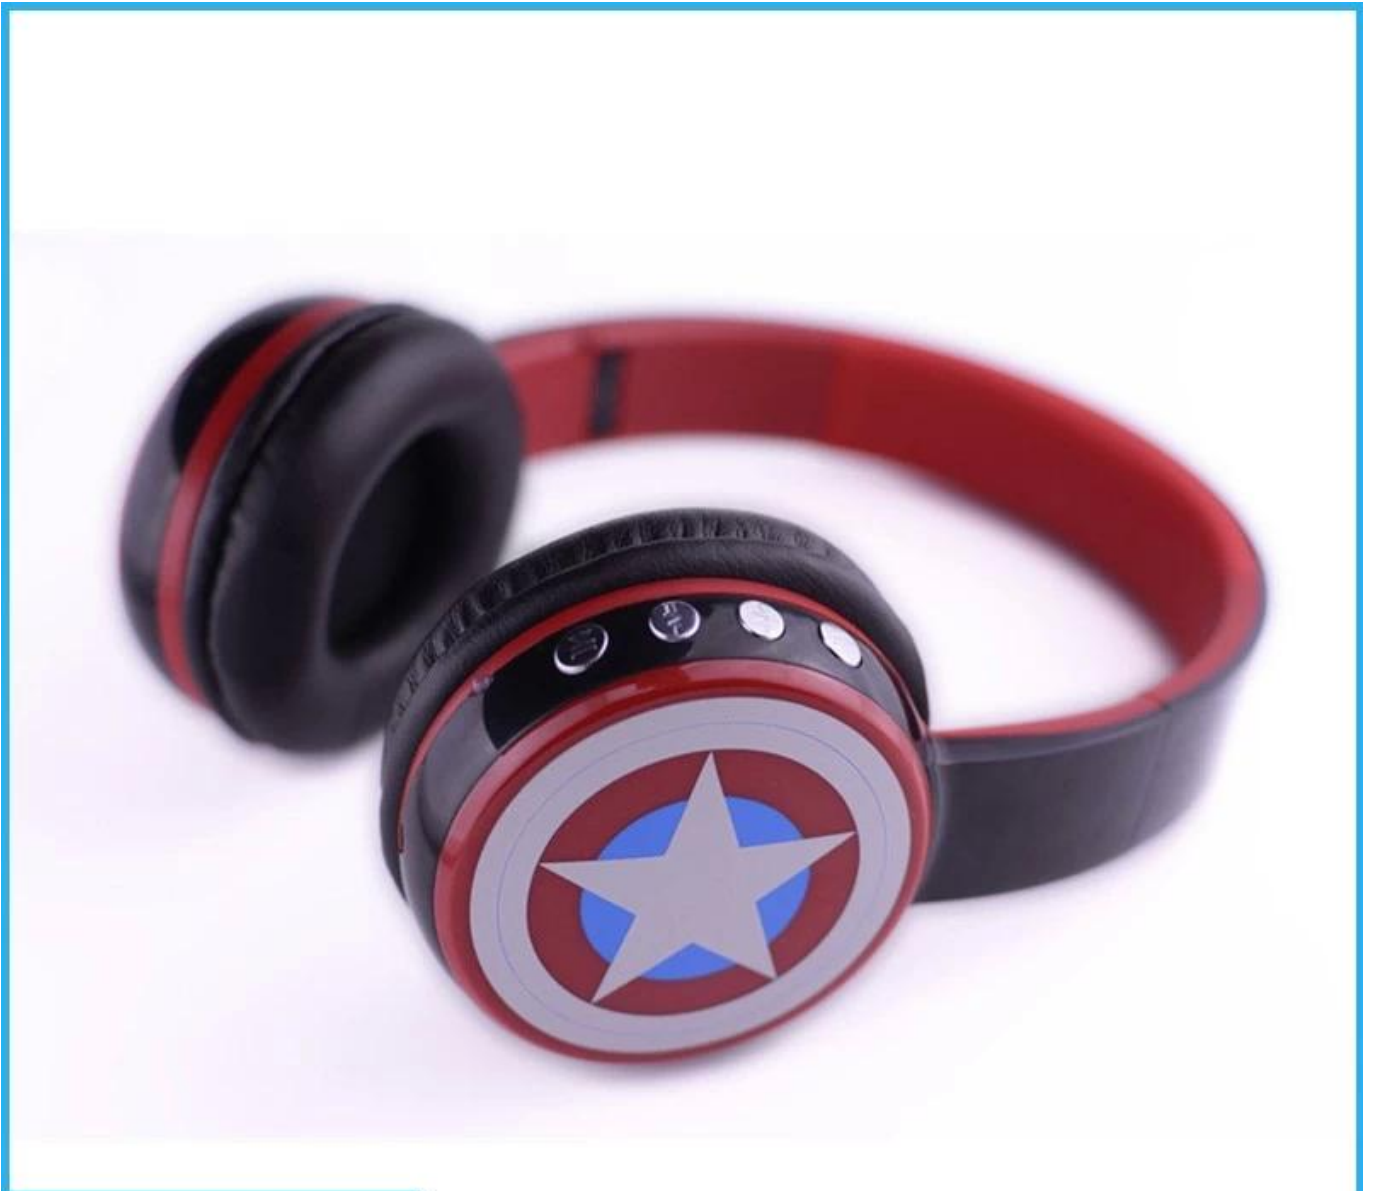

Bluetooth

Bluetooth

- TF
- mp3 wma wav
- ABS
- Bluetooth Standard 2.1
- $\leq 10\text{m}$
- 40mm
- 32Ω
- 20Hz -20kHz
- 2.4
- 4
- 20MW
- 400HMA
- 113dB
- 0-50c
-
- 3.5mm

JASKEY LIMITED

www.jaskeyworld.com

JASKEY LIMITED