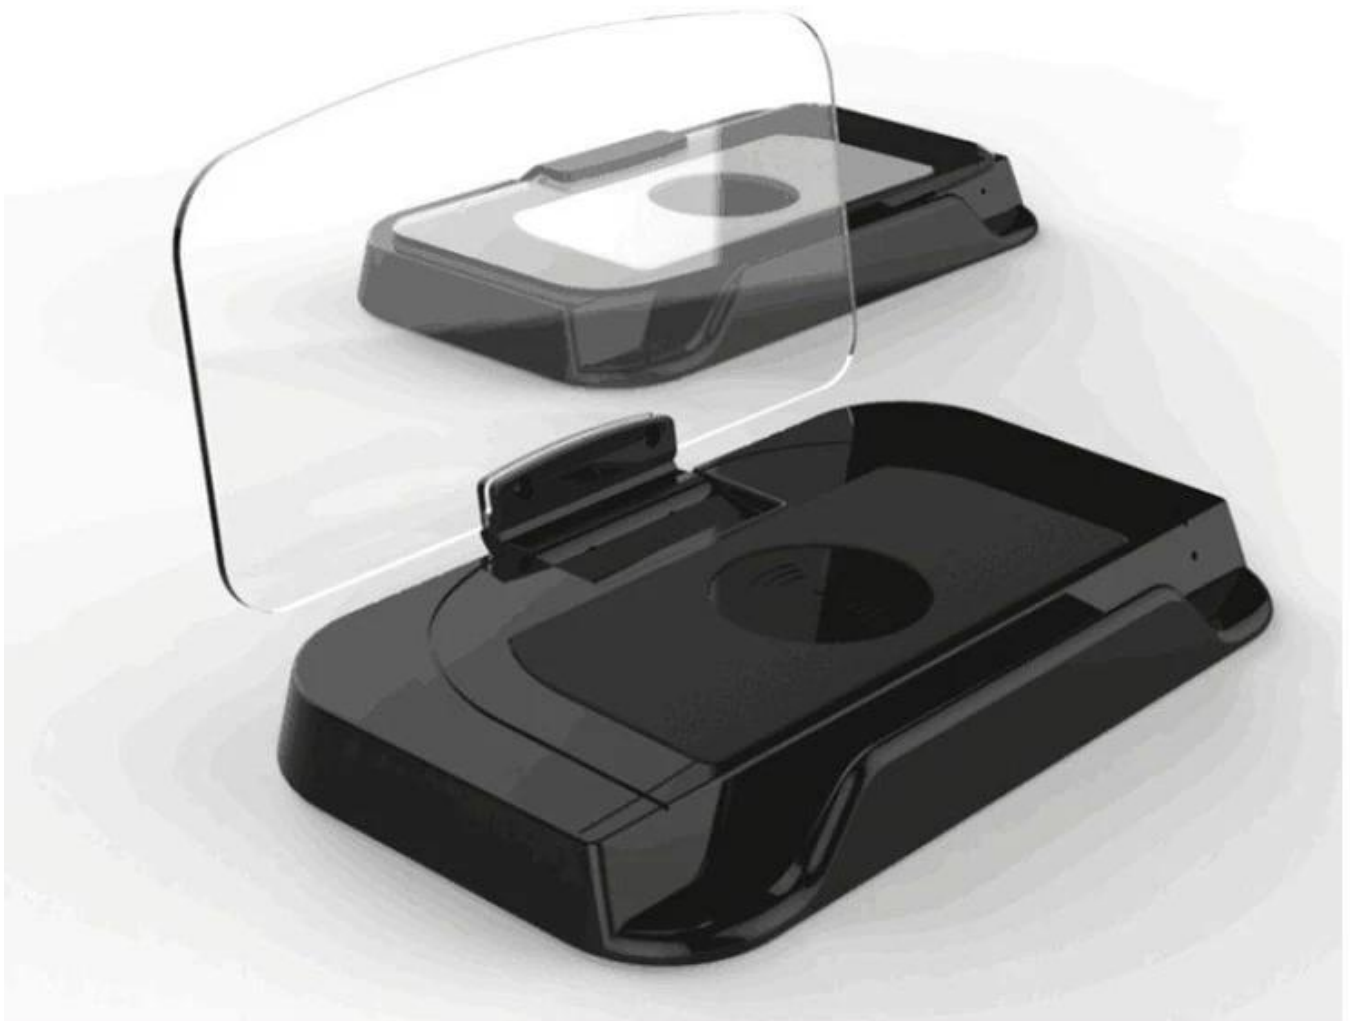

## Product Highlights

---

Double Wireless Charger

Materials: ABS+PC plastic

Wattage: 10W

Input: 9V-2A

Output: 9V-1.1A

Transmission Distance: 2-10mm

Frequency response: 100HZ-205KHZ

Conversion rate: 76%

Charging port: Micro USB

Product size: 18\*8\*0.9CM

210 \* 70 \* 40mm  
QTY / CTN 48  
53 \* 43.5 \* 28.5cm  
N.W./G.W 11.5 / 12.5kg

-

-

CES Fair HKTDC  
[info@jaskeyworld.com](mailto:info@jaskeyworld.com)