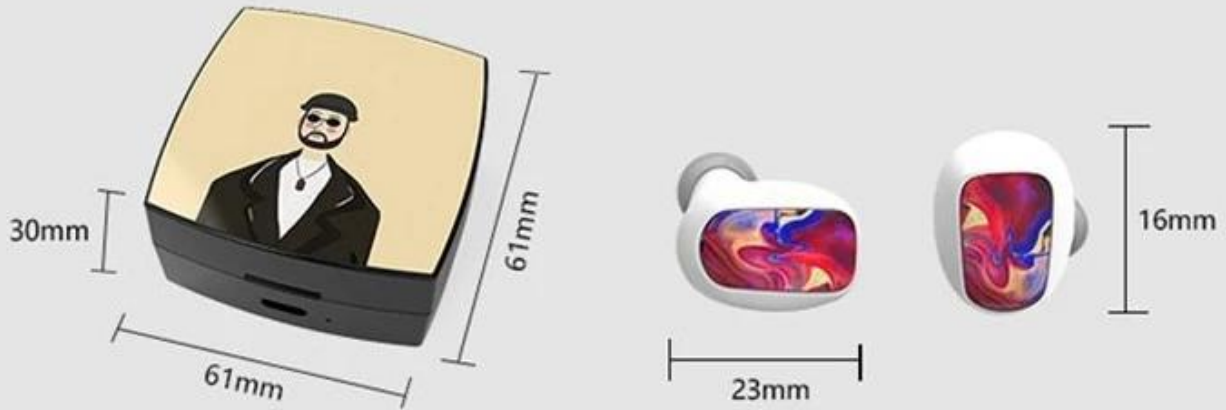

Mobile Phone Hoder Function

The earphone case opens to act as a phone holder,
freeing your hands

Compatible device

Compatible with built-in bluetooth smart phones
and digital devices

Product size

about company