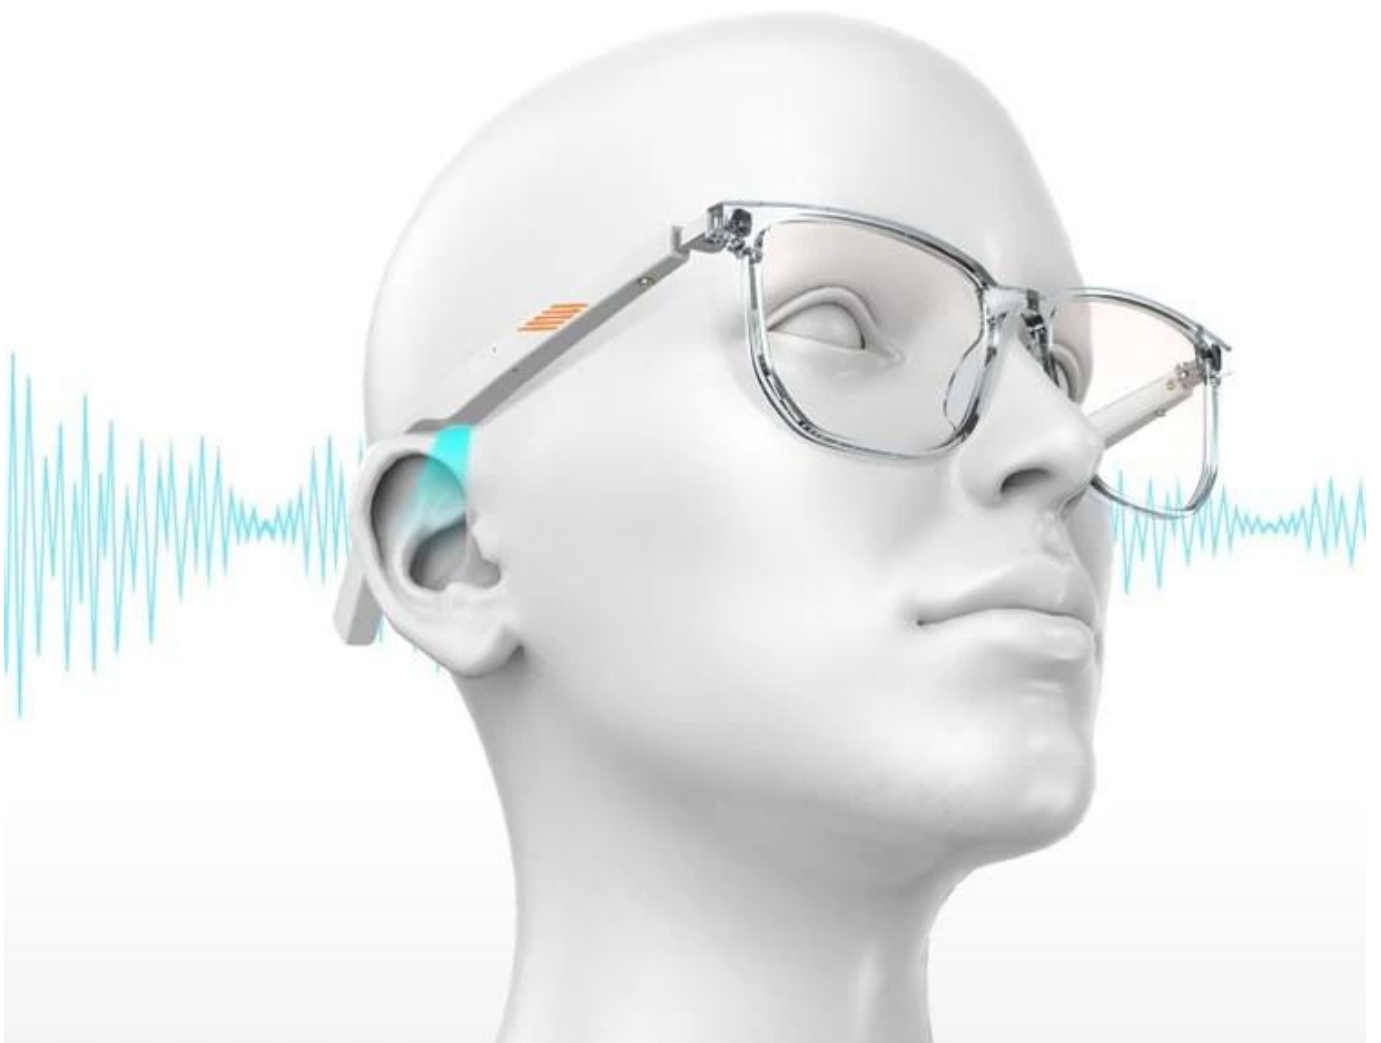

Press for two seconds slightly for online assistant

You can pick up/hang up the phone,
play/pause and awaken the voice assistant, etc.
with simple double-clicks on temples. More experience await your unlocking