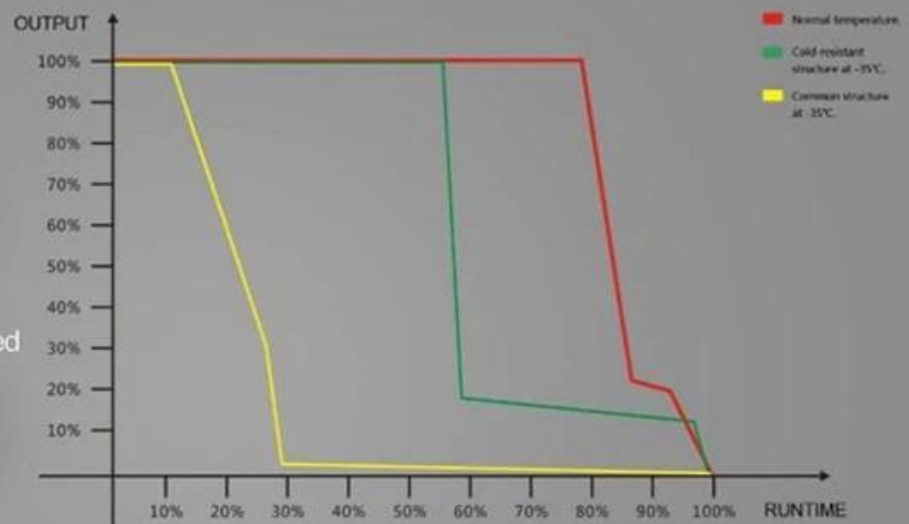

Cold-resistant structure

The runtime of 18650-powered light under low temperature will be double extended

Runtime curves of 18650 Li-ion rechargeable battery

Microphone

built-in high sensitivity microphone