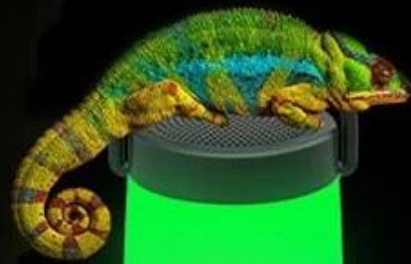

□□□□□86 mm x 184 mm x 86 mm

Portable Light Bluetooth Speaker

NSP-0161

Product parameters

Portable Light Bluetooth Speaker

Function:Bluetooth/FM/USB/Micro SD

Bluetooth: V4.2

Material: ABS plastic

RF range: 10M

Charging time: 4-5 hours

Battery:1800mAh

Product size: 86 mm x 184 mm x 86 mm

NewRixing

BEYOND THE LIMITES

NR-2000a

ALL-season rechargeable
camping lantern speaker

*360° Lightshow and sound

Colour Rendering Index (CRI) describes how a light source makes the colour of an object appear to human eyes and how well subtle variations in colour shades are revealed. CRI is a scale from 0 to 100 indicating how accurate the light source is at rendering colour.

HIGH CRI LED CRI
Value ≥ 90

REGULAR LED CRI
Value 70

3D surround stereo

360° Lightshow

Pulse sets the atmosphere by bringing your favorite songs to life

LED camping lantern

Battery status

3D surround sound