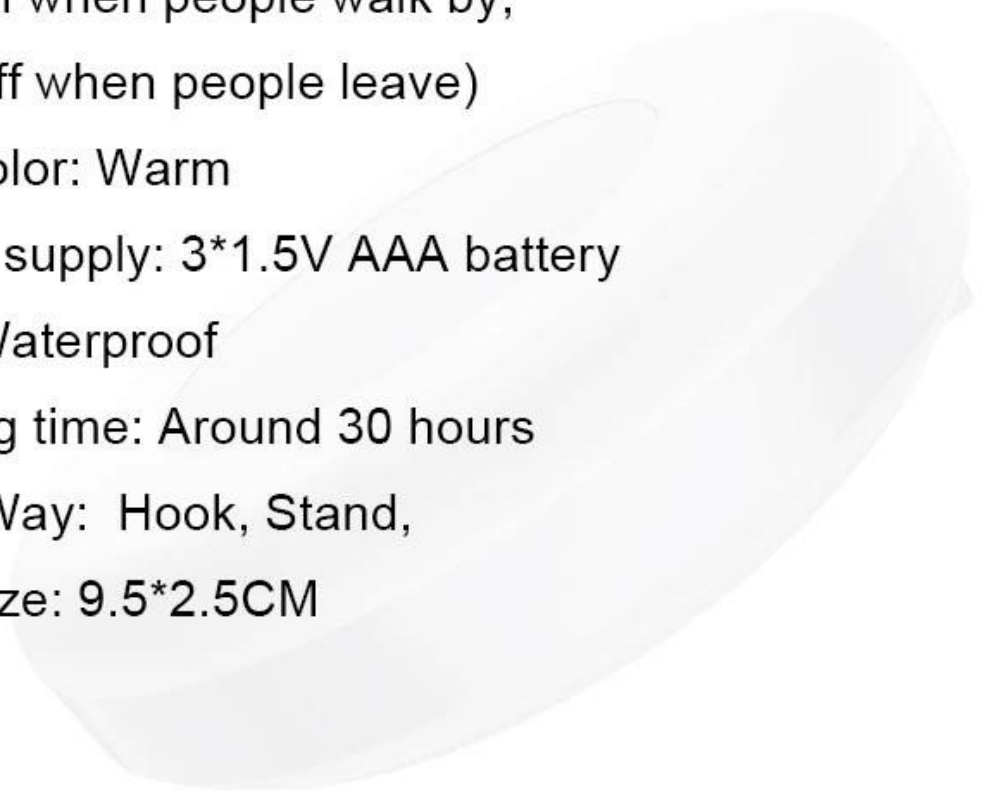

Lights off when people leave)

-Light color: Warm

- Power supply: 3*1.5V AAA battery

- IP54 Waterproof

-Working time: Around 30 hours

-Place Way: Hook, Stand,

- Unit Size: 9.5*2.5CM

IP54 Waterproof