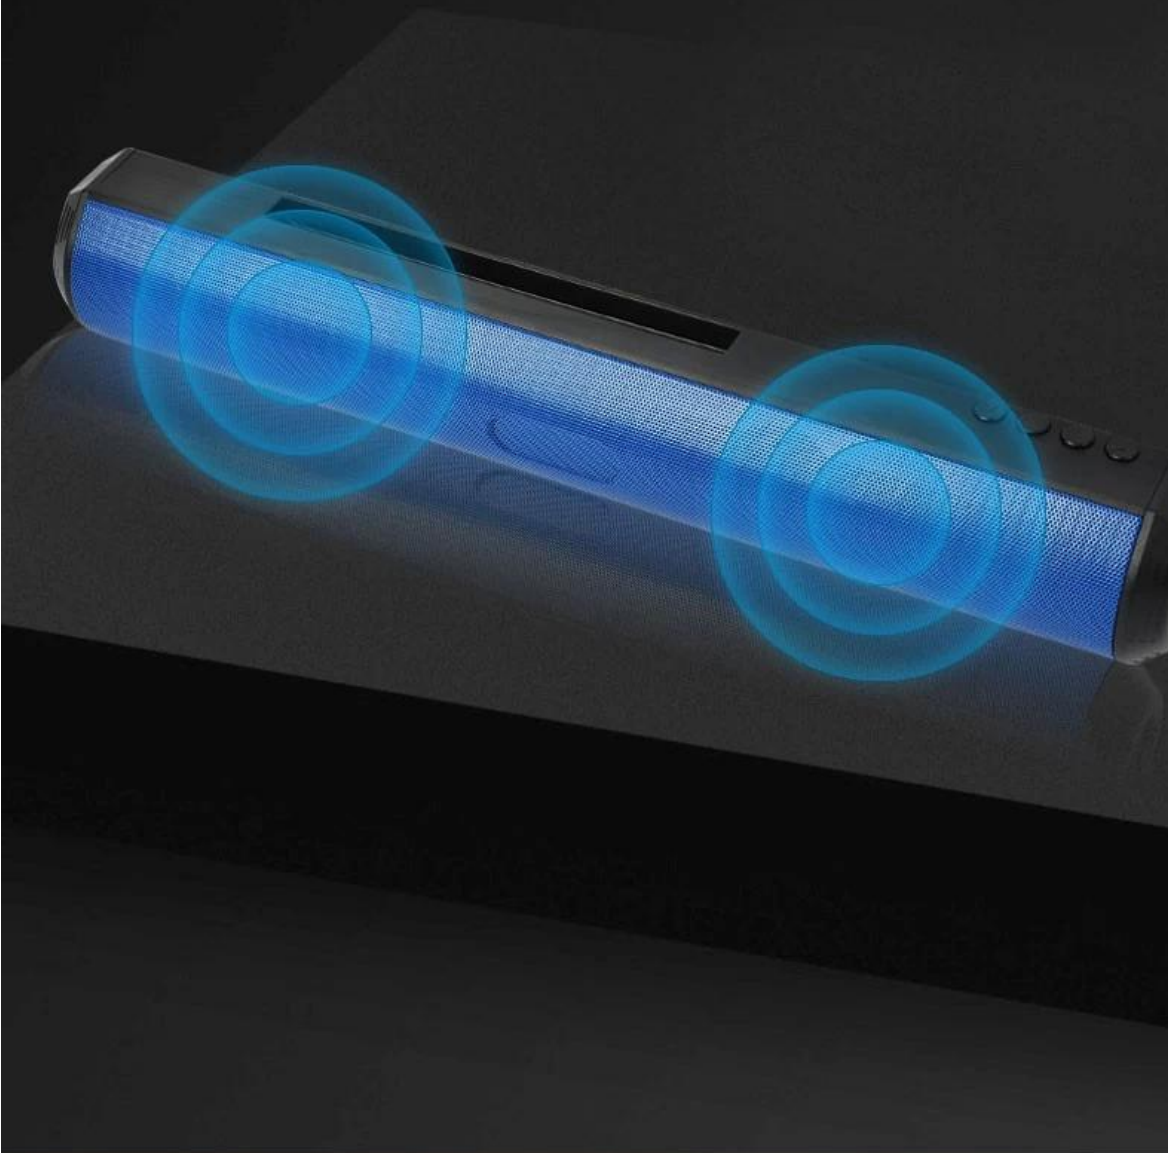

DUAL SPEAKERS + FRONT AND REAR BASS

DUAL SPEAKERS AND DUAL POWER, TRULY REALIZE 360 °

SURROUND STEREO SOUND EFFECT

DOUBLE HORN

FULL FREQUENCY
LOUDSPEAKER