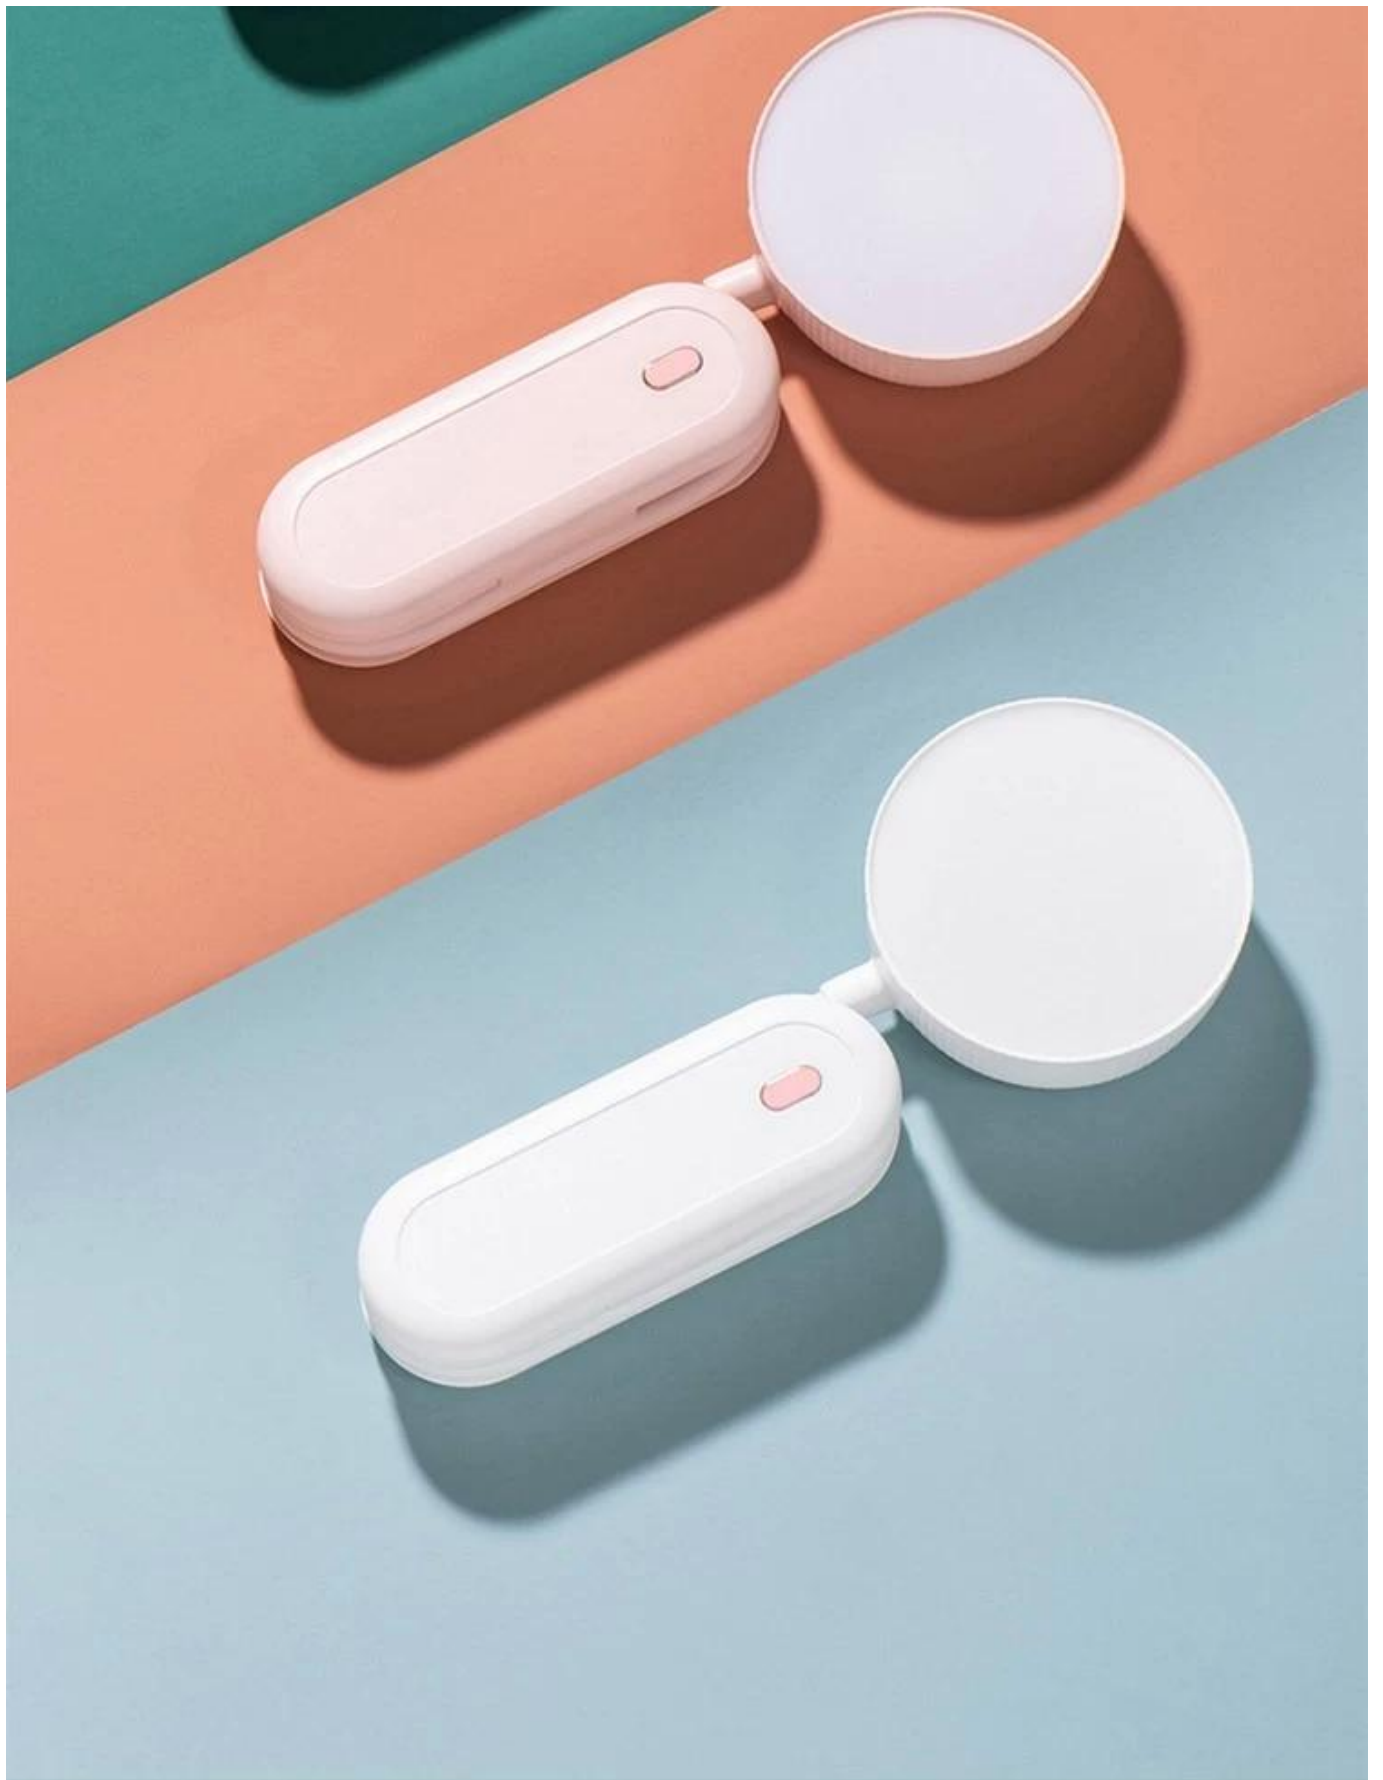

LED **LED**

ABS

1200mAh.

1.5W

DC 5V / 1A

2-3H

6-8H

6000-6500K

3000-3200K

Type-C.

185 * 70 * 30mm

LED Folding Table Lamp

EG0210

Product Highlights

LED Folding Table Lamp

Materials: ABS plastic

Charging port: Type-C

Product size:185*70*30mm

S