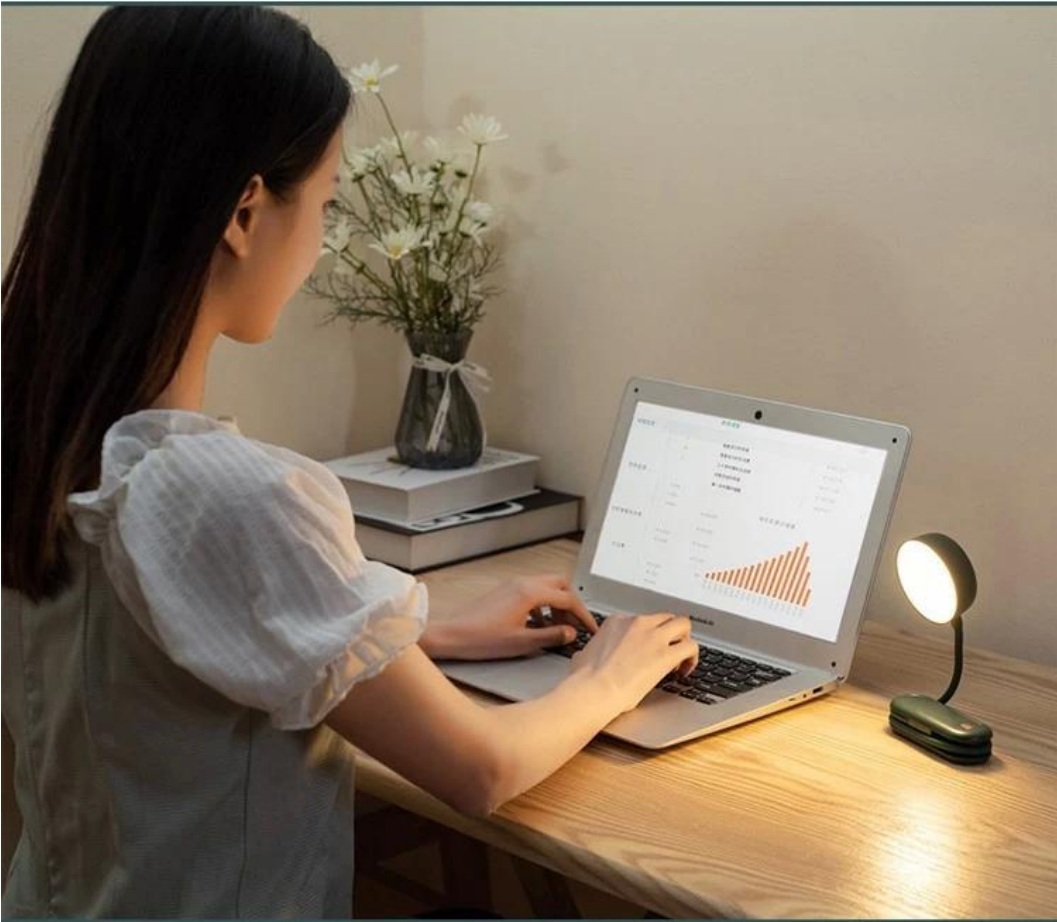

Charging port: Type-C

Product size:185*70*30mm

S