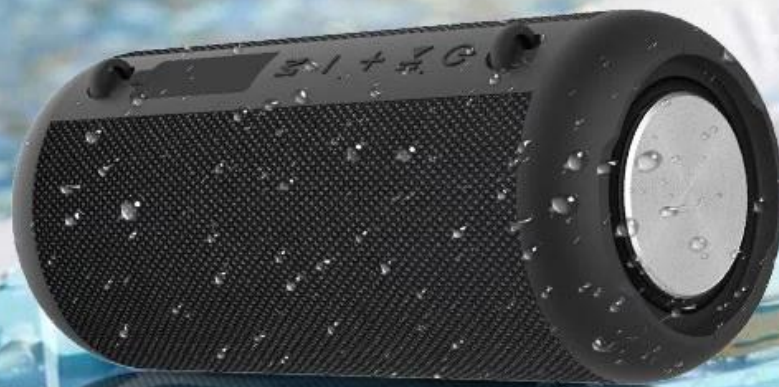

Bluetooth distance: more than 10m

Speaker:4Ω 10W*2

Output power:20W

Built-in battery:3600mah

Working Time: ≤4hours

Charging Time:≥8hours

S/N ratio:≥80db

Product size:207*90MM

Bluetooth 5.0

3600mah
Ultra long endurance

TWS two speakers play together

IPX6 Waterproof

IPX6 Waterproof

Outdoor dust

Seismic drop

A portable hanging rope