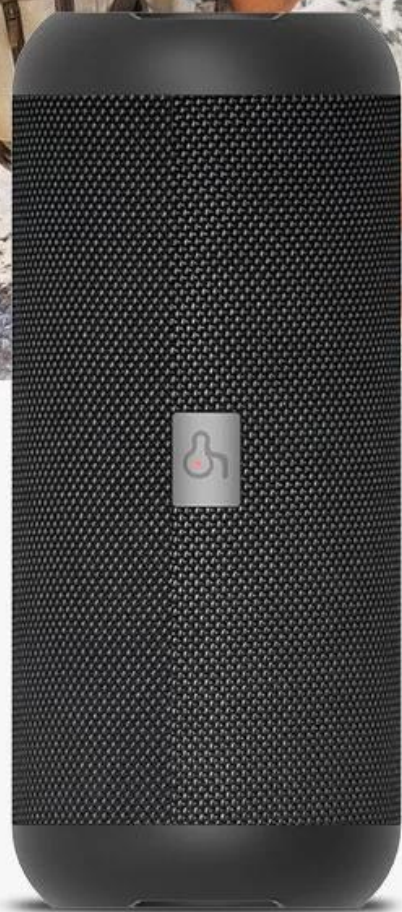

4

8

S/N ≥80dB

207*90mm

IPX6 Waterproof Speaker

NSP-0247

65mmx2

20W

CLASS D

Product Highlights

IPX6 Waterproof Speaker

Materials:ABS+PU

Support : Bluetooth/AUX-

/Hands-free call / Power Bank/T-

F/FM/TWS / IPX6 Waterproof

Bluetooth vresion: V5.0

Bluetooth distance: more than 10m

Speaker:4Ω 10W*2

Output power:20W

Built-in battery:3600mah

Working Time: ≤4hours

Charging Time:≥8hours

S/N ratio:≥80db

Product size:207*90MM

Bluetooth 5.0

3600mah
Ultra long endurance

TWS two speakers play together

IPX6 Waterproof

IPX6 Waterproof

Outdoor dust

Seismic drop

A portable hanging rope