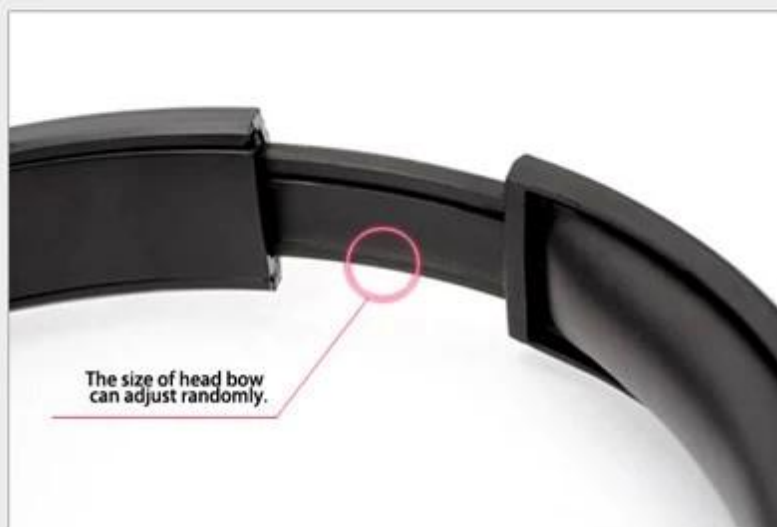

- 1.The support of 98% of the market with a Bluetooth-enabled mobile phone, computer, tablet, etc., to support music playback, answer and call functions.
- 2.TF Card player
- 3.Built-in Stereo FM radio Even Without Micro SD Card.(According to the signal.28 channels can be stored maximumly.
- 4.Line in function:Connect the audio cable to LINE IN connector,you can enjoy music from other devices use this Micro SD Wireless Headset.

The size of head bow can adjust randomly.

Collapsible design is more portable and convenient for carrying

Rotatable design

rotating 120° up and down, no matter you lie, stand up, sleep, crouch, it can be very closely associated with each other(watch movies, TV, listen to music, and play games).