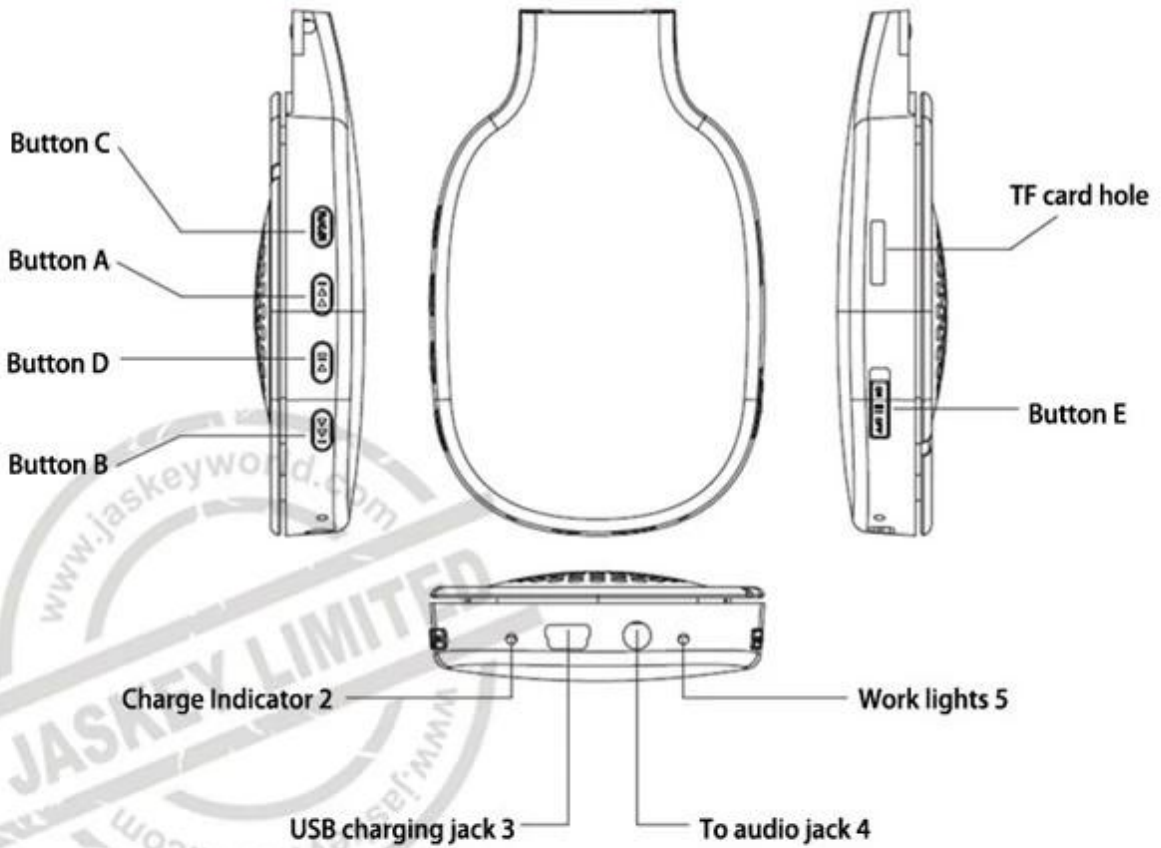

- 1.The support of 98% of the market with a Bluetooth-enabled mobile phone, computer, tablet, etc., to support music playback, answer and call functions.
- 2.TF Card player
- 3.Built-in Stereo FM radio Even Without Micro SD Card.(According to the signal.28 channels can be stored maximumly.
- 4.Line in function:Connect the audio cable to LINE IN connector,you can enjoy music from other devices use this Micro SD Wireless Headset.

The size of head bow can adjust randomly.

Collapsible design is more portable and convenient for carrying

Rotatable design

rotating 120° up and down, no matter you lie, stand up, sleep, crouch, it can be very closely associated with each other(watch movies, TV, listen to music, and play games).