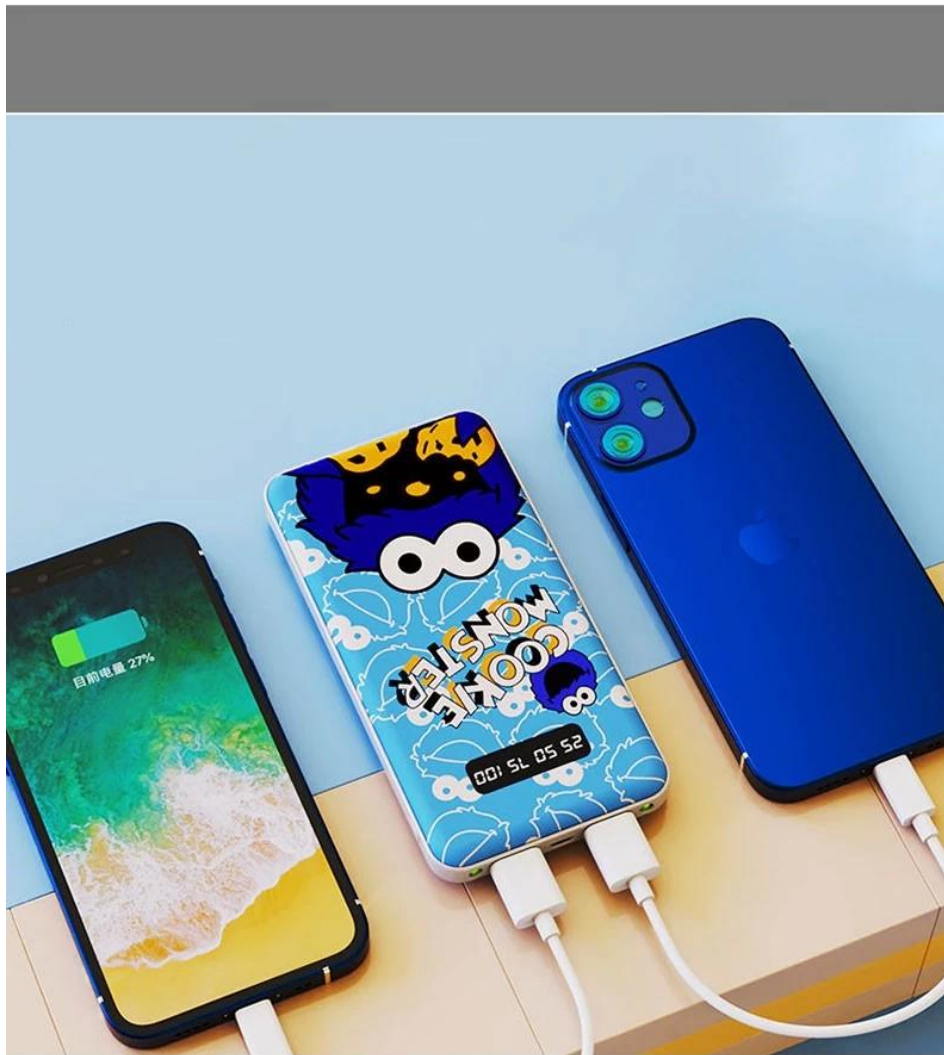

EG0261

...

Product Highlights:

Cartoon Powerbank with Dual LED
Light

Material:ABS plastic

Battery:5000mah

Input:5V 2.1A

Output:5V 2.1A

Input Interface:Type- C、 Micro

Output Interface: Dual USB

Product Size :13.8*6.9*1.5CM

Intelligent display power

Double LED lights

Dual USB input ports

Classic black and white

- 提供多種支付選擇
支持信用證(LC) 30天付款、PayPal、Western Union、Alipay