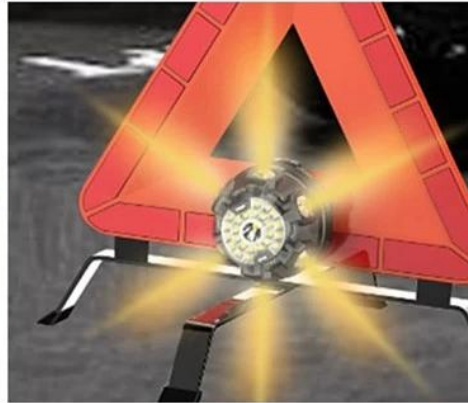

360 ° International Standard

Amber Emergency Light

- Power supply: 3*AA battery

- IP54 Waterproof

-Working time: 3-50 hours

(depend on working mode)

Place Way: Magnet, Hook, Stand,

Triangle clip, Angle Adjustment

- Unit Size: 10.3*6.87CM

Multi - Lamp

Emergency Light

Waterproof

Application 1 -- Safety flash/SOS

6 Amber color SMD LED flash
for car emergency

Clip to the warning triangle

Application 2 -- Act as work light for vehicle repair

Inspect Tyre

12 * White color 5730 SMD high lighting

Checking Engine

Hook for different needs

PRODUCT DISPLAY

- ① Foldable hook
- ② Retractable clip for safety triangle
- ③ Lock&unlock buckle
- ④ Amber flashing switch
- ⑤ White switch