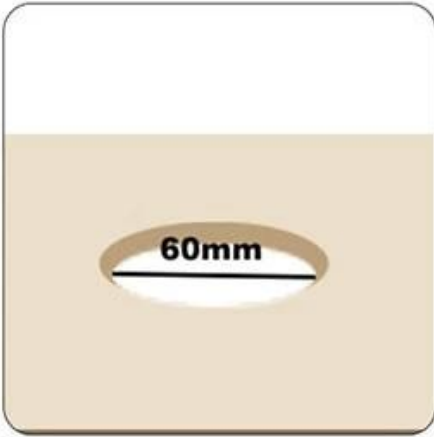

Desktop Punching