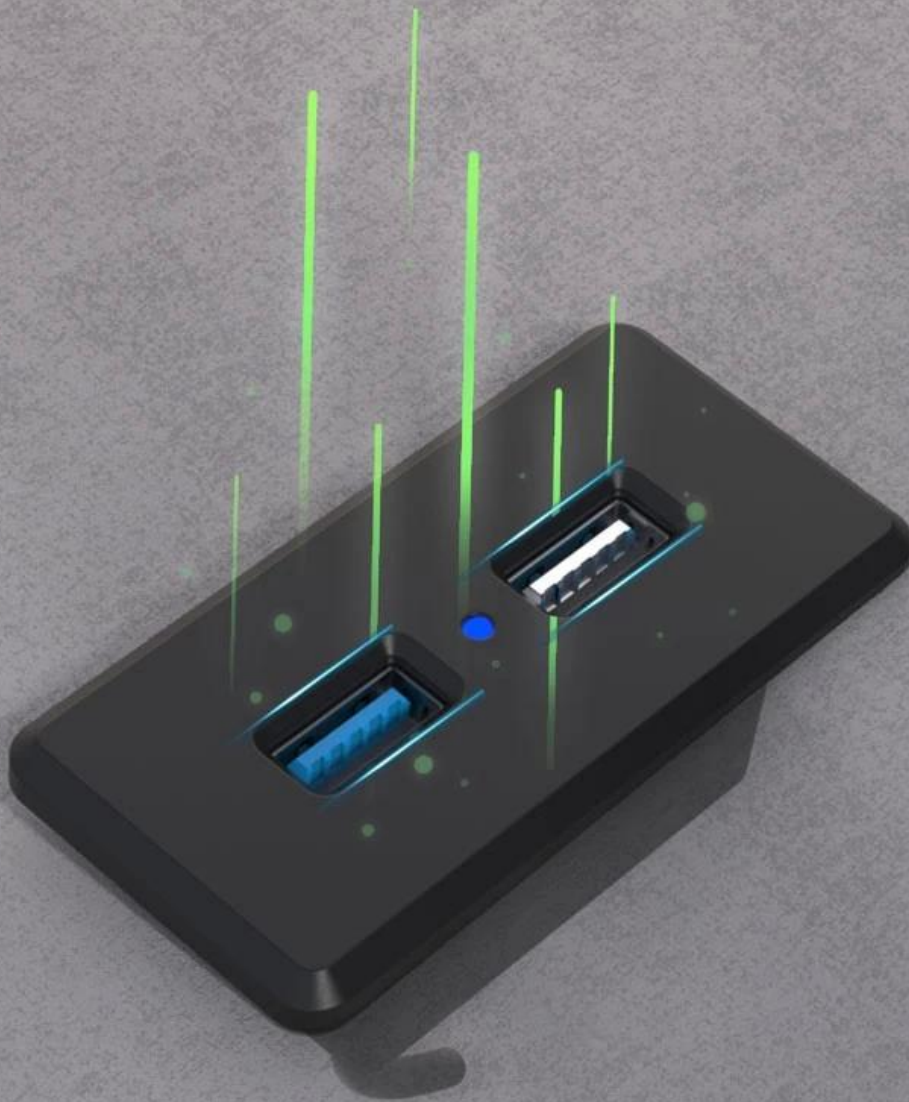

ABS

1:18W

2:5W

1.2M

6.8×3.4×2.5cm

Built-in Furniture Dual Charger with adapter

EG0272

Product Highlights

Built-in Furniture Dual Charger with adapter

Material:ABS plastic

Output 1:18W Fast Charging

Output 2:5W

Long line:1.2M

Product Size :6.8*3.4*2.5CM for the hole size
at D4.6*2.7CM of the furniture.

Embedded desktop installation