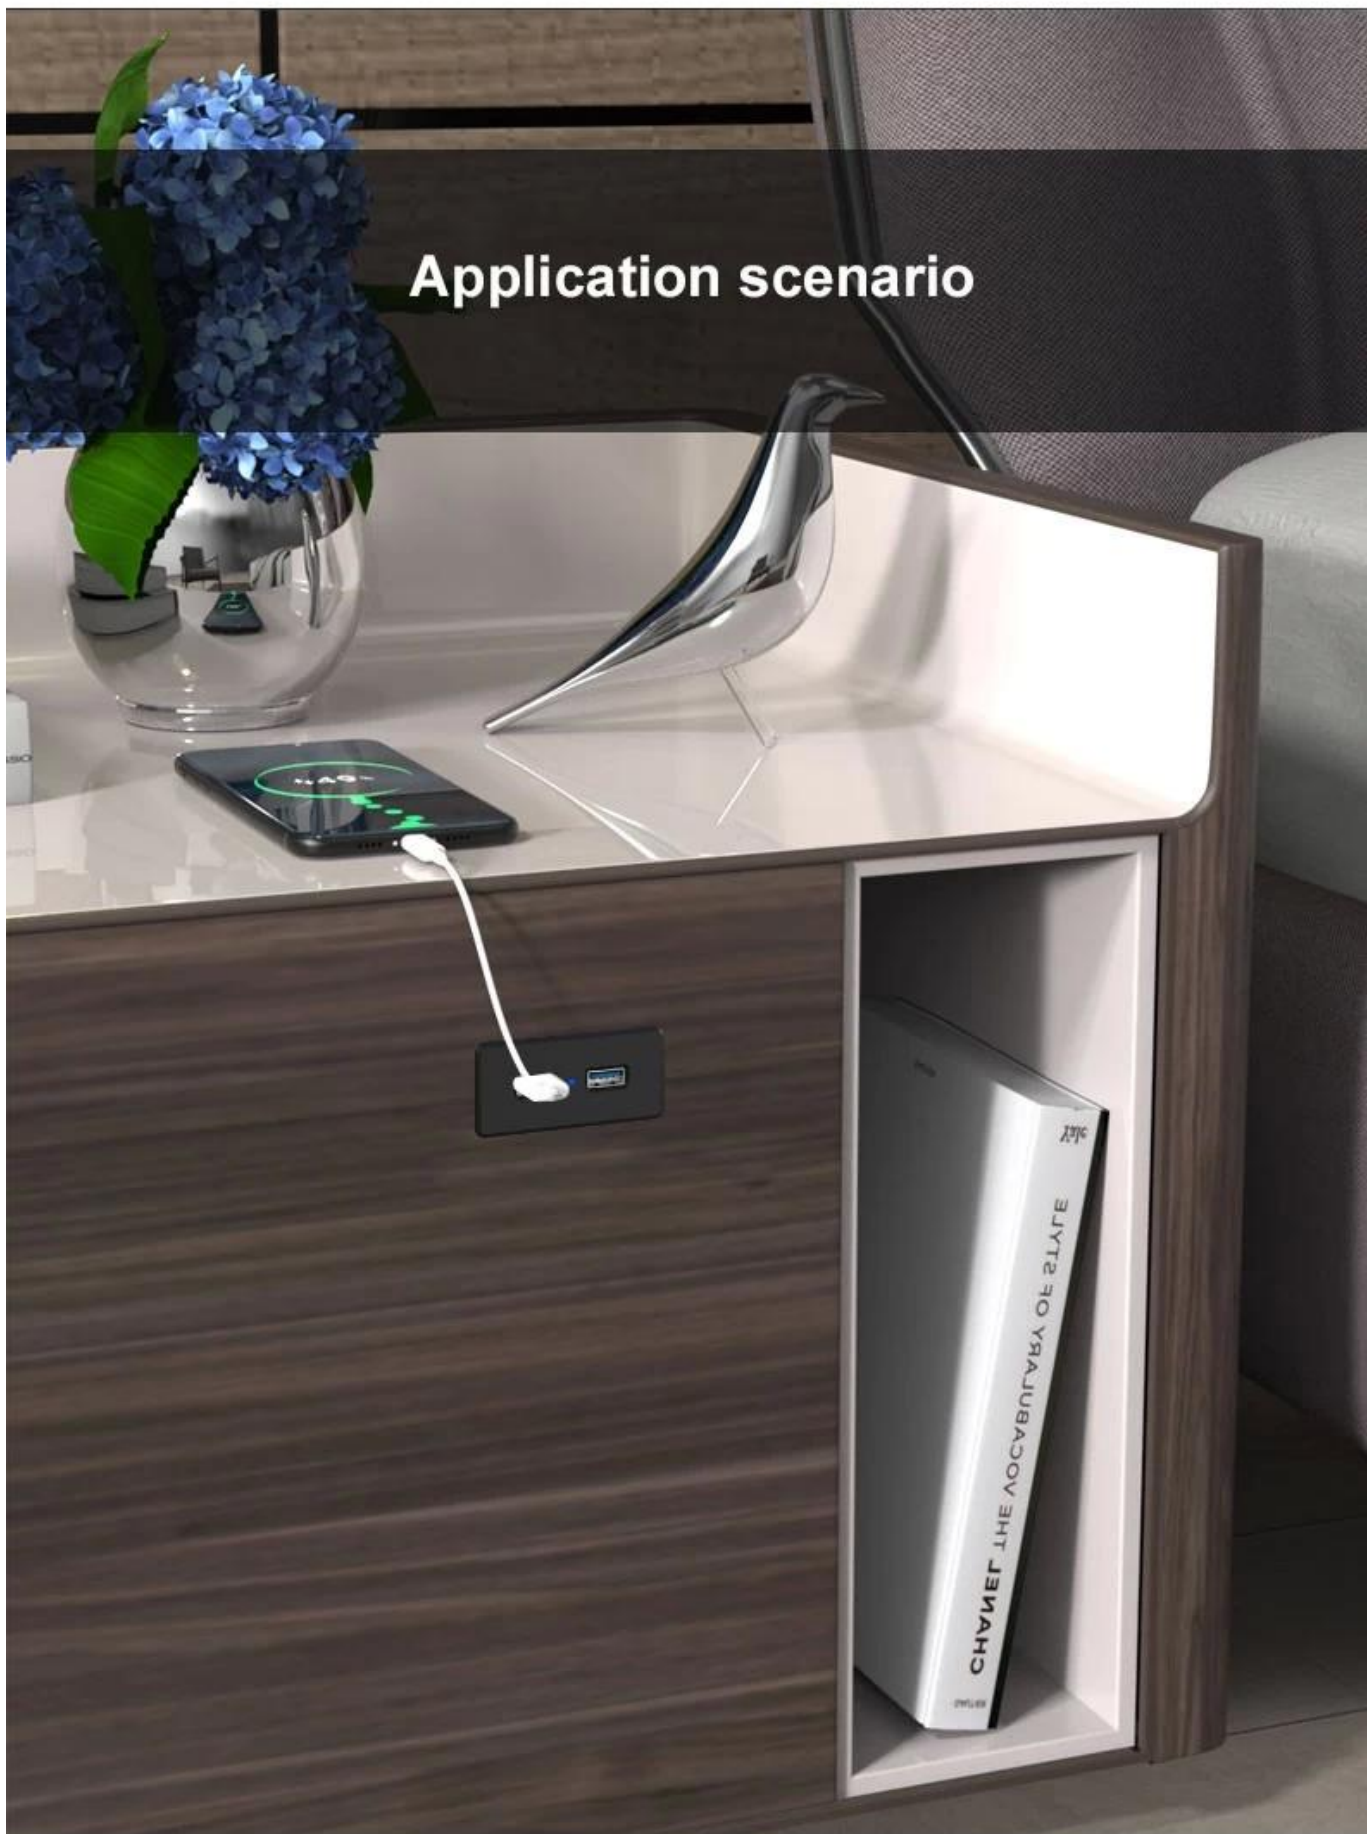

Application scenario