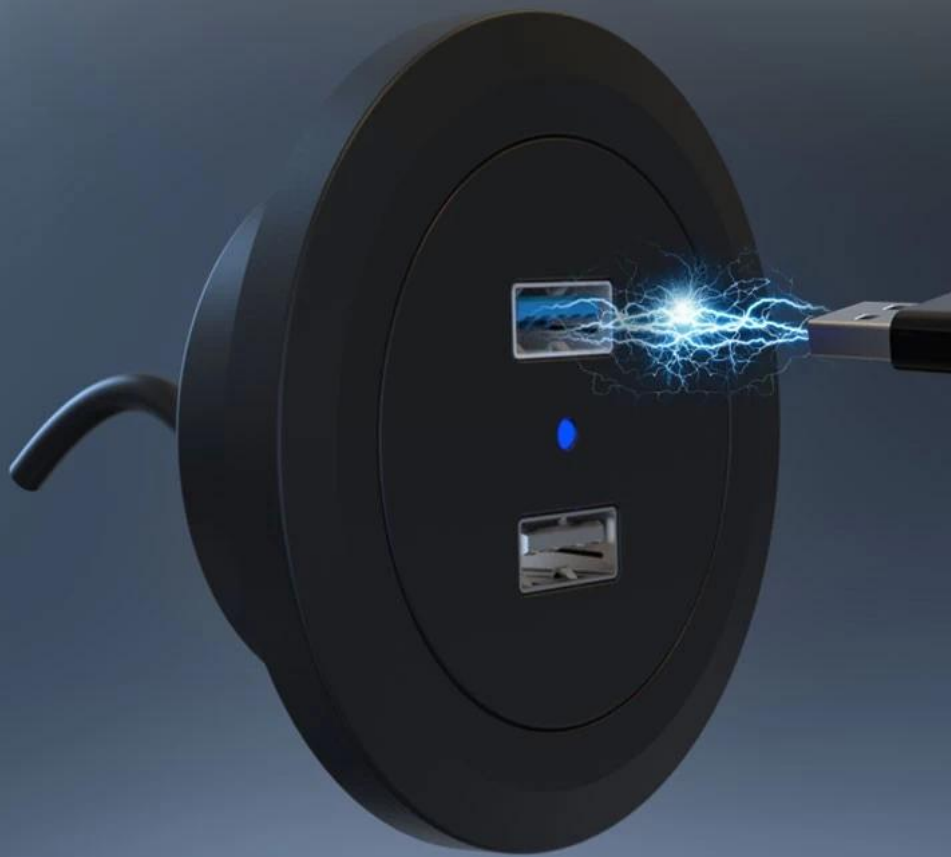

18W Super Fast Charge