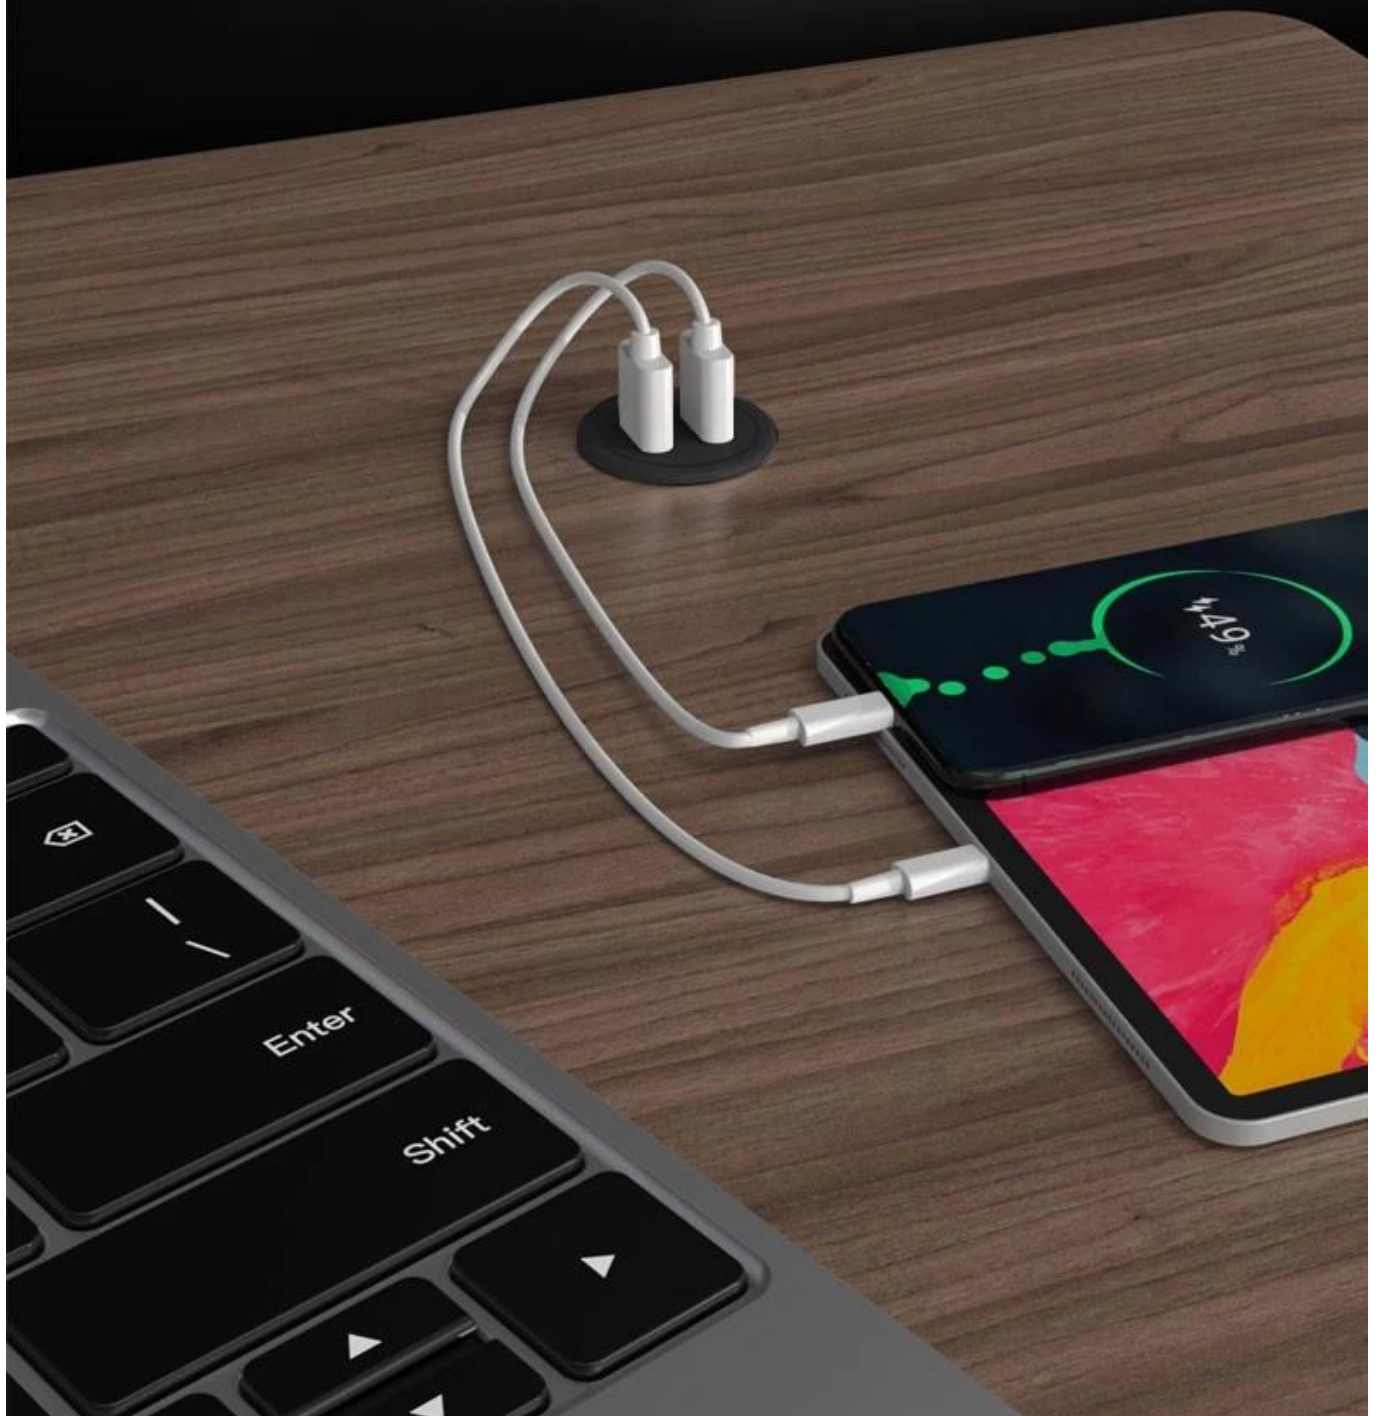

USB smart fast charge