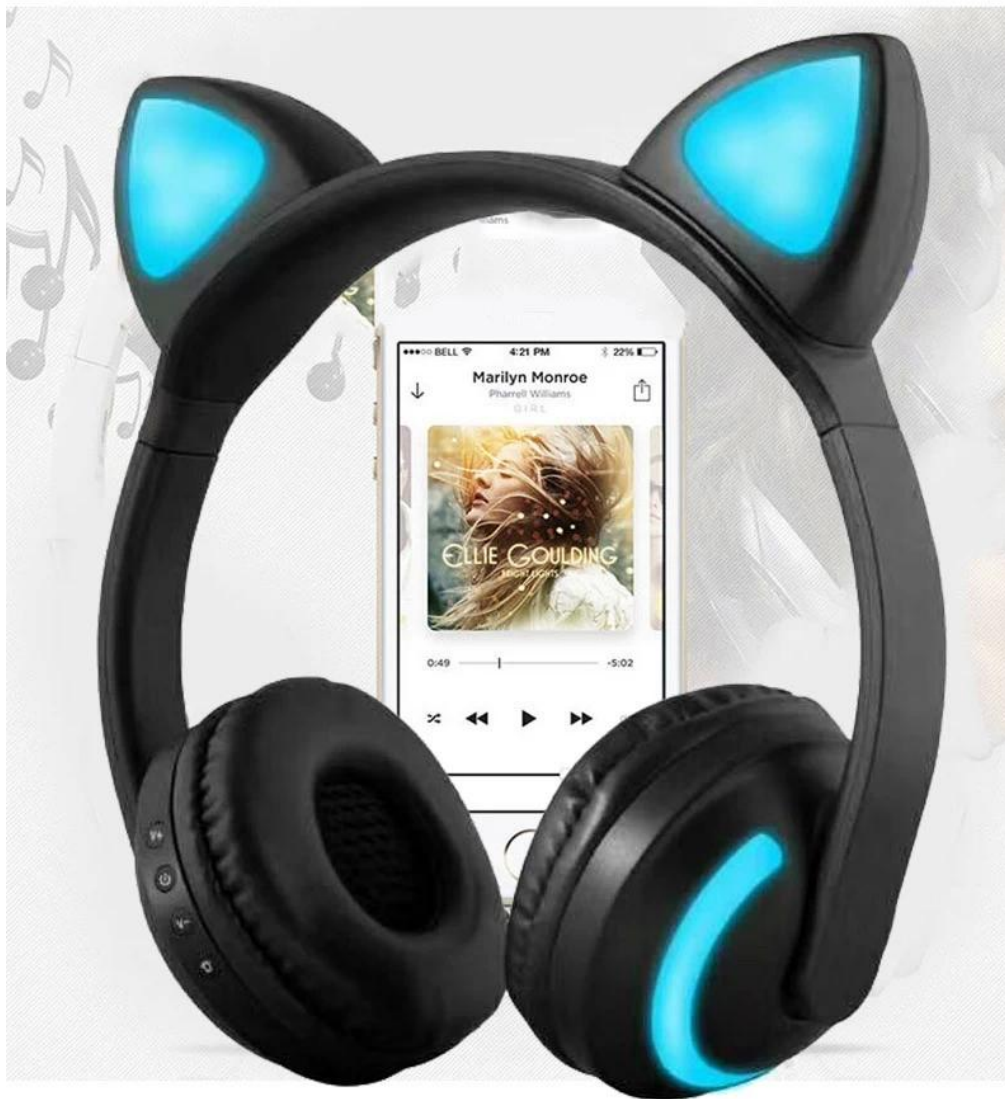

HEP-0105 Bluetooth

Bluetooth Light Headphone

HEP-0105

Bluetooth Light Headphone

Bluetooth Specification : V4.1 JR

RF Frequency Range: 2.402~2.480GHz

TF/AUX/FM/Build in battery/Wireless

Operating distance:about 10 meters

Play time: 15 hours

Micro USB Charging Port,Build in Mic,over ear

Charger adapter output: DC 5V&300mA

4 in 1,Bluetooth Stereo Wirless Headphone

Vol + - / Next&Forward / Play&Pause / On&Off

Opitional: 2 driven by one

4.1 bluetooth to protect your ears

ネバネバまたは高冷またはやんちゃな

Break through the secondary yuan

Cat ears niang incarnation of god