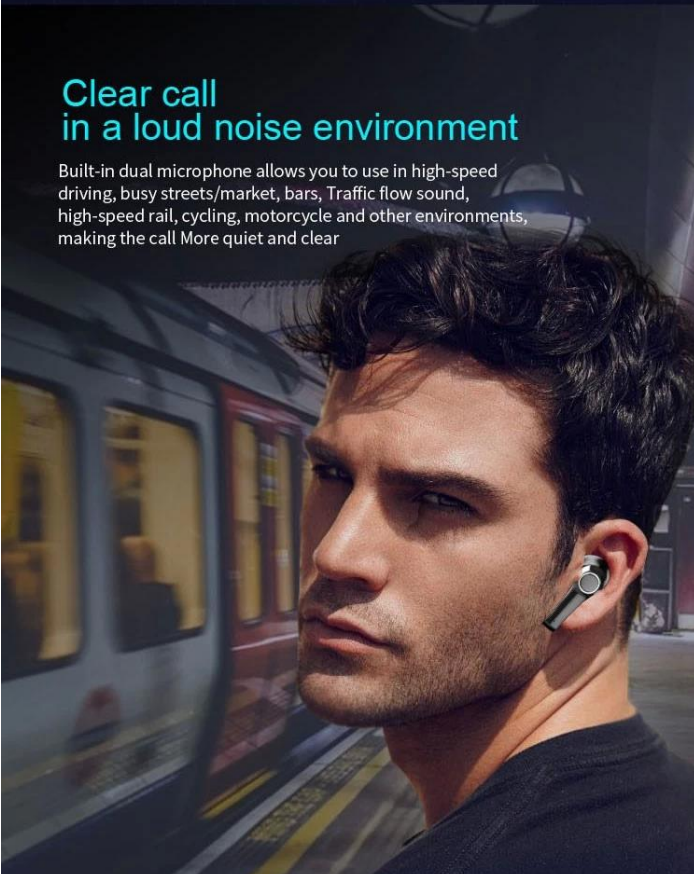

ENC Double Mics
Noise Cancelling

Gaming / Music
Dual Mode

56-90ms
Low latency

HIFI / Bass / ROCK
Three sound effect Switched circularly

V 5.2 Chipset

Touch Control operation

HD Clear Call

Immediate connection once
open charging case lip

4 Microphones

Clear call in a loud noise environment

Built-in dual microphone allows you to use in high-speed driving, busy streets/market, bars, Traffic flow sound, high-speed rail, cycling, motorcycle and other environments, making the call More quiet and clear

■ Voice ■ Environmental Noise