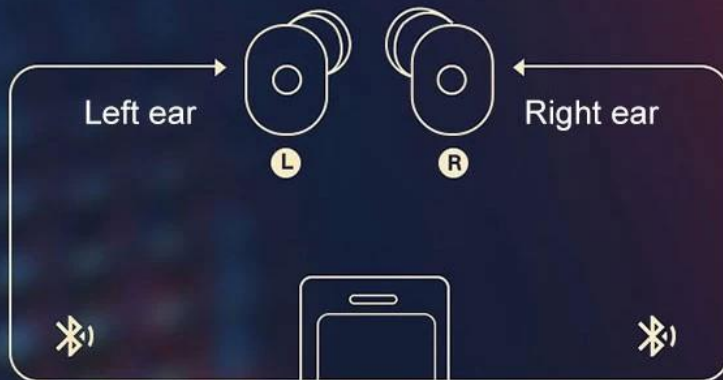

Function: call function, support music,
voice control, multi-point connection

Accessories: manual, USB cable

Earphone size: 4*2*3.5mm

Double magnetic trumpet

Exercise won't fall off

Heavy bass

Running doesn't throw you off

Running doesn't throw you off

Open the cover and turn it on,
connect Bluetooth immediately,
and enjoy the music

Open the lid

Automatic connection

Lossless music

Sport headphones

The two earphones switch freely