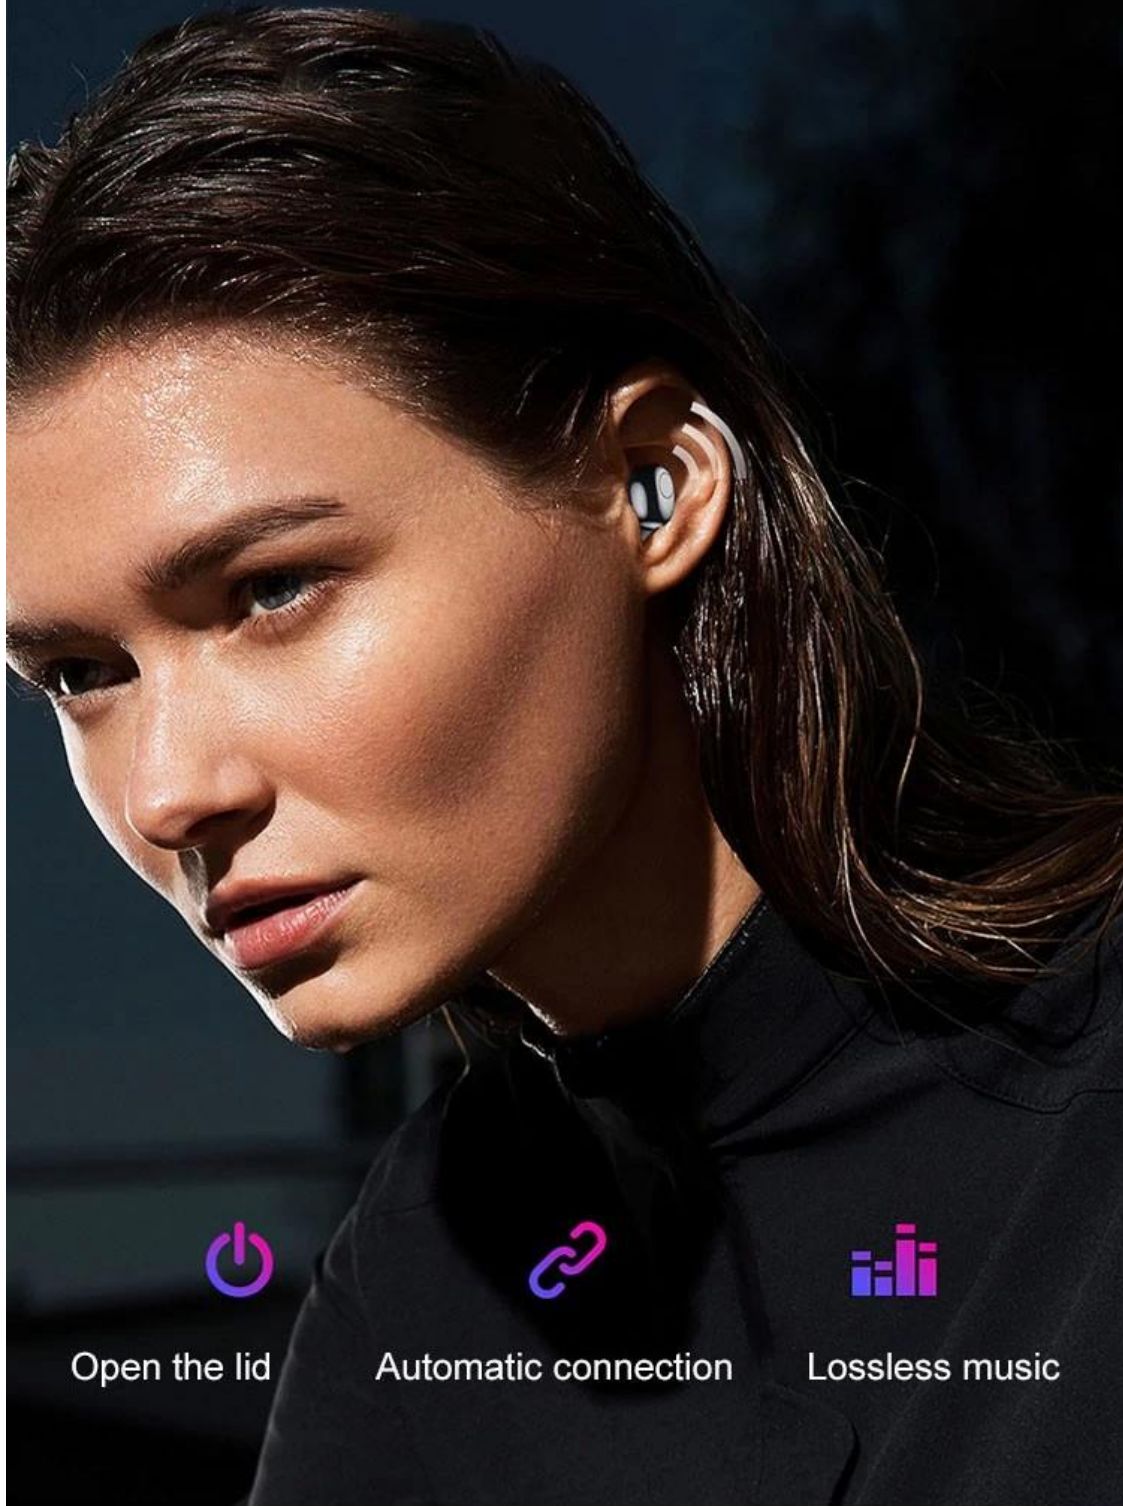

Running doesn't throw you off

Open the cover and turn it on,
connect Bluetooth immediately,
and enjoy the music

Open the lid

Automatic connection

Lossless music