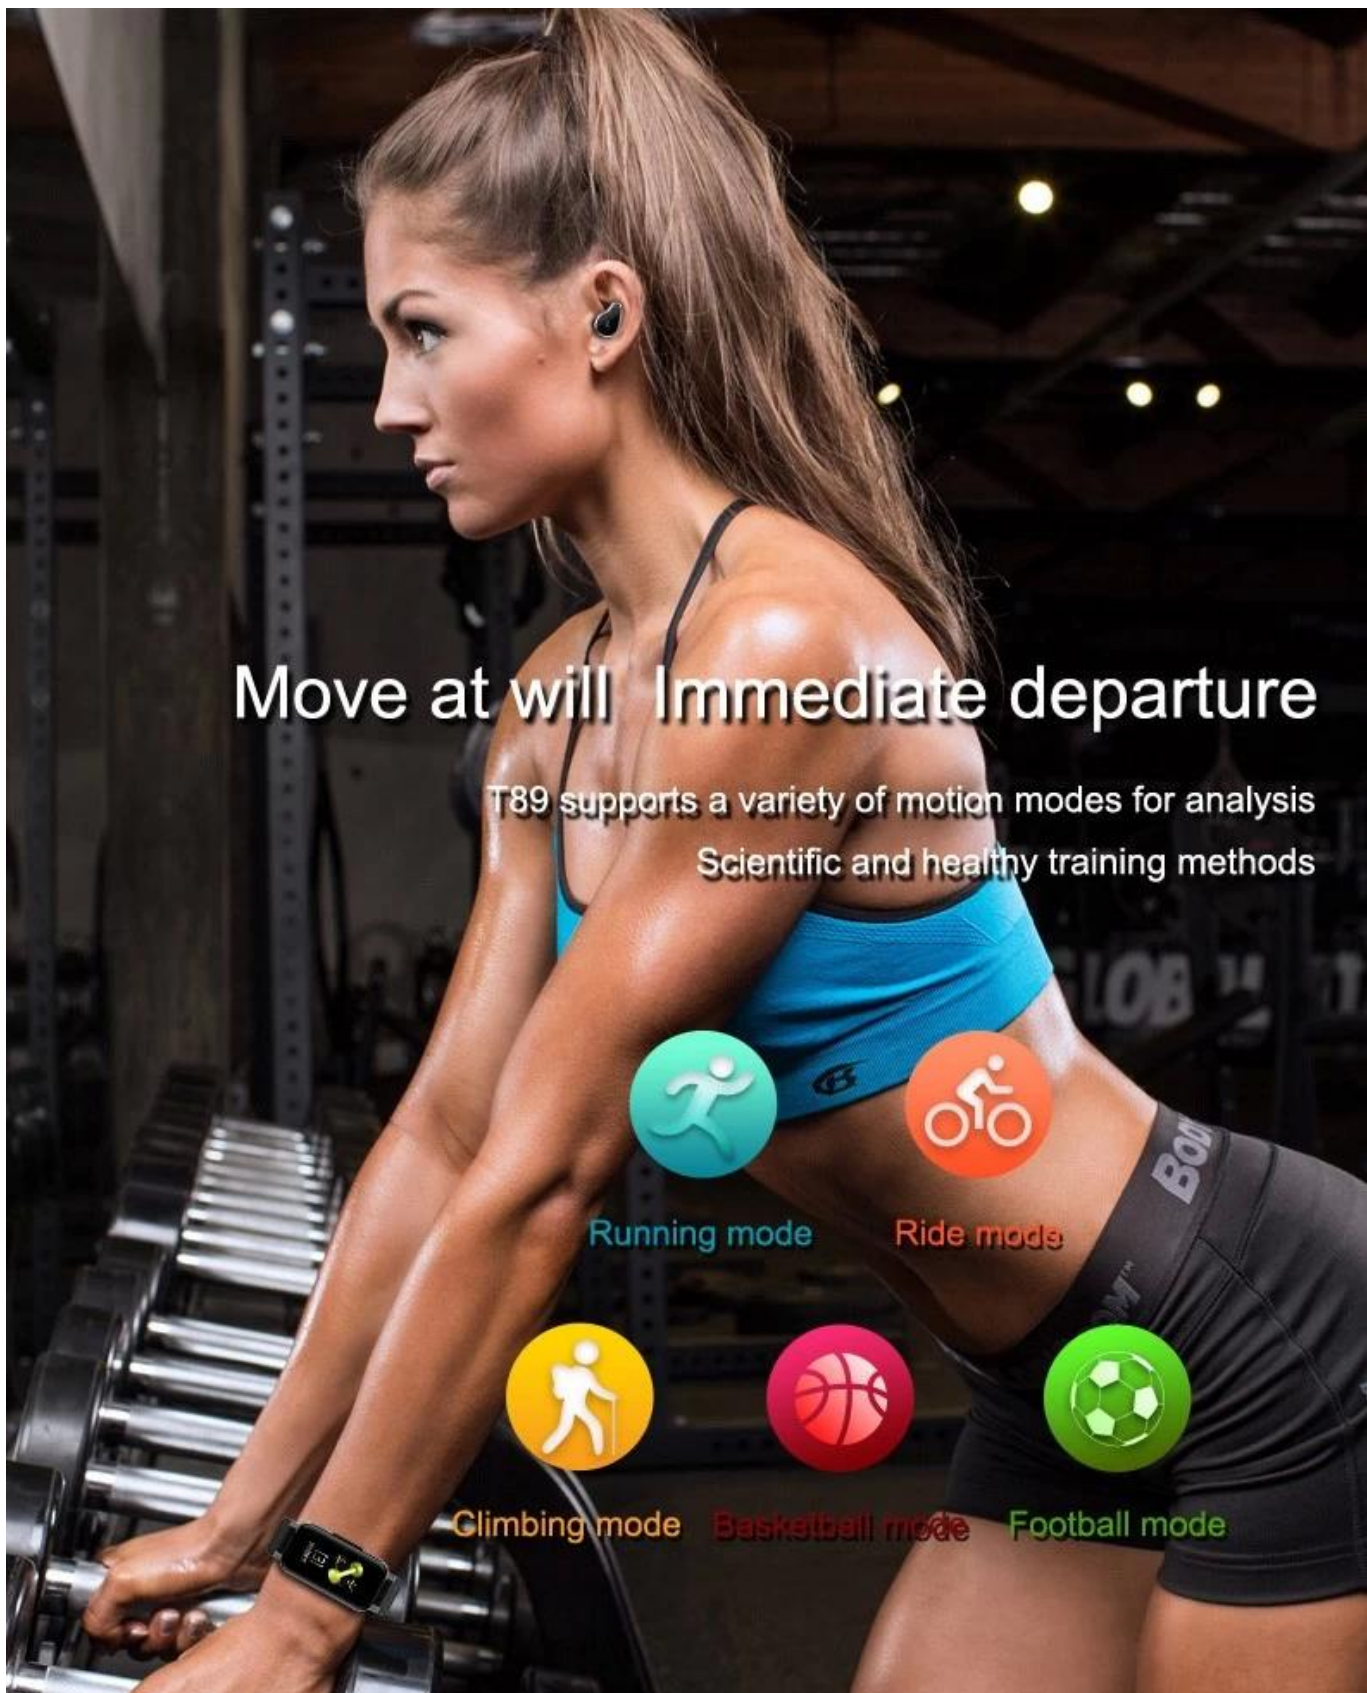

Ride mode

Climbing mode

Basketball mode

Football mode

Call APP message reminder

When your mobile phone calls or receives notifications such as text messages, even if the mobile phone is not around, the bracelet vibrates, allowing you to see important information in the first place

WeChat, QQ, SMS and other notification messages

One-touch measurement Keep abreast of physical conditions

Without any complicated operation, the blood pressure measurement can be intelligently started by lightly touching the finger

The bracelet can be viewed in real time, and APP can view all-weather blood pressure test data

Pick up and pair up

Including automatic shutdown charging

Automatic startup when leaving warehouse

Bluetooth automatic pairing