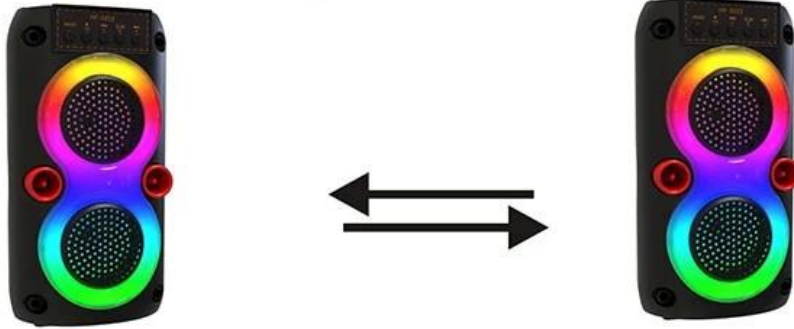

Batterie intégrée: 800mAh

Temps de charge: 2-3 heures

Temps de jeu: 2-3 heures

Conférencier: 2Ω 5W * 2

Réponse en fréquence: 70Hz-20KHz

Taille du produit: 15 * 16 * 28,8 cm

Colorful Lights Speaker

NSP-0294

Product Highlights

Colorful Lights Speaker

Materials:PP

Functions: Bluetooth/ Colorful
Lights//TF/AUX/USB/TWS/MIC /FM

Bluetooth vresion: V5.0

Range: 10meters

Built-in battery:800mAh

Charging time:2-3hours

Karaoke at home

TWS

1. Short press MODE button to switch two same units to bluetooth mode and bluetooth indicate light quick flash
flashNote: don't connect any other bluetooth devices

2. Short press "SCAN/II" button on one unit when hear "DIDI", then the two units are connected successfully, and the bluetooth indicate light on one of the unit change to blue.

Bluetooth mode(no other device connected)
Short press twice on one of the unit

3. The bluetooth indicate light will change to blue color after TWS connected successfully, then can switch on bluetooth device and connect with the bluetooth speaker to play stereo music