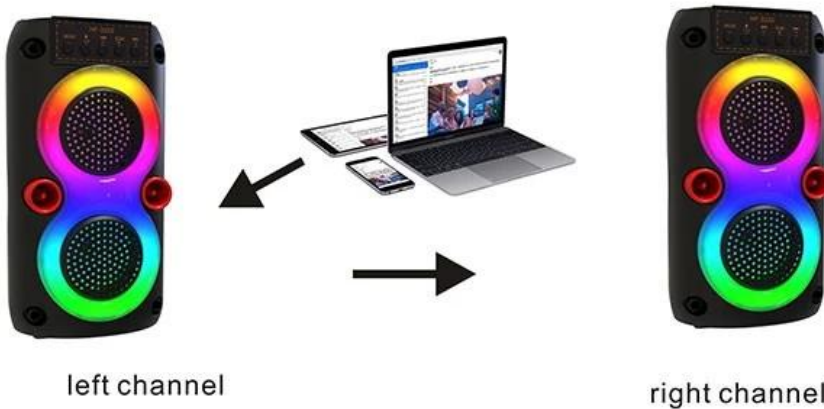

Product Highlights

Colorful Lights Speaker

Materials:PP

Functions: Bluetooth/ Colorful
Lights//TF/AUX/USB/TWS/MIC /FM

Bluetooth vresion: V5.0

Range: 10meters

Built-in battery:800mAh

Charging time:2-3hours

Karaoke at home

TWS

1. Short press MODE button to switch two same units to bluetooth mode and bluetooth indicate light quick flash
flashNote: don't connect any other bluetooth devices

2. Short press "SCAN/II" button on one unit when hear "DIDI", then the two units are connected successfully, and the bluetooth indicate light on one of the unit change to blue.

Bluetooth mode(no other device connected)
Short press twice on one of the unit

3. The bluetooth indicate light will change to blue color after TWS connected successfully, then can switch on bluetooth device and connect with the bluetooth speaker to play stereo music

Multiple playback modes

the mainstream Bluetooth Play back mode, but also equipped with TF card, U disk Playback mode, AUX, FM radio, audio cable connection Play back, as long as you open the speaker can hear your favorite music