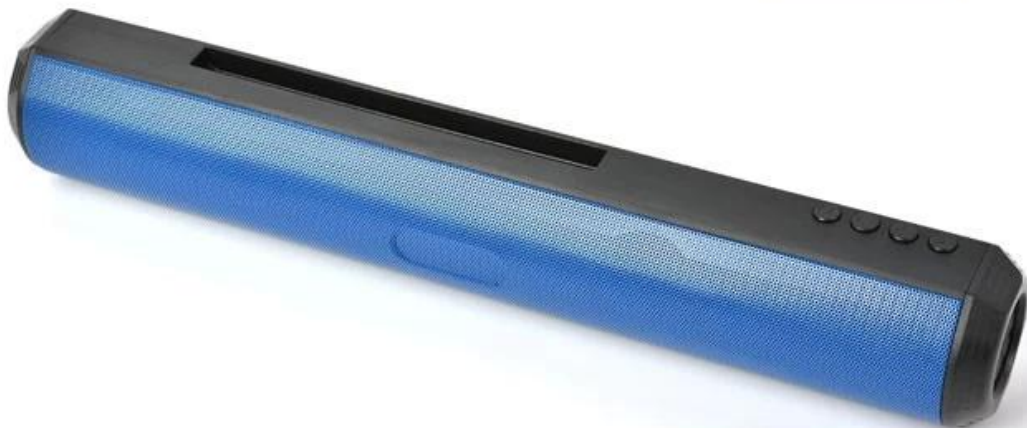

BLUETOOTH PLAY

AUXILIARY AUDIO
PLAYBACK

DESKTOP TV

USB LINE

BD68 BLUETOOTH SPEAKER

BLUE STYLE

SILVER

RED STYLE