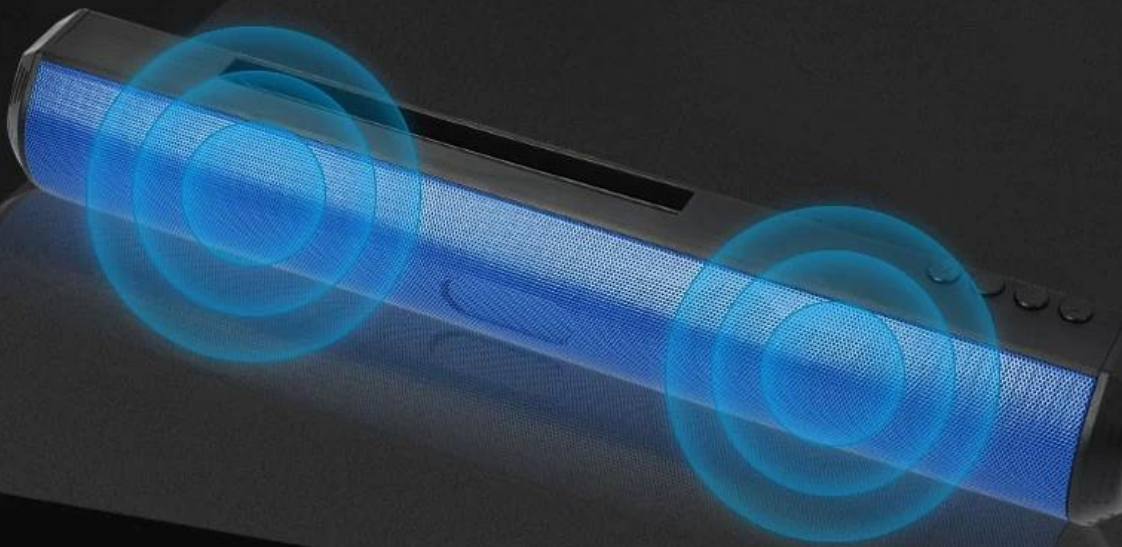

DUAL SPEAKERS + FRONT AND REAR BASS

DUAL SPEAKERS AND DUAL POWER, TRULY REALIZE 360 °

SURROUND STEREO SOUND EFFECT

DOUBLE HORN

FULL FREQUENCY
LOUDSPEAKER

ANTI MAGNETIC AND ANTI NOISE TECHNOLOGY

ANTIMAGNETIC TECHNOLOGY EFFECTIVELY ELIMINATES TRADITIONAL ACTIVE SOUND,
BECAUSE IT IS TOO CLOSE TO THE DISPLAY OR MOBILE PHONE, ONCE THERE IS AN INCOMING
CALL OR VOLTAGE FLUCTUATION CAUSED BY THE SOUND OF ANNOYING "BEEP" SOUND, BUT
ALSO YOUR CLEAN SOUND