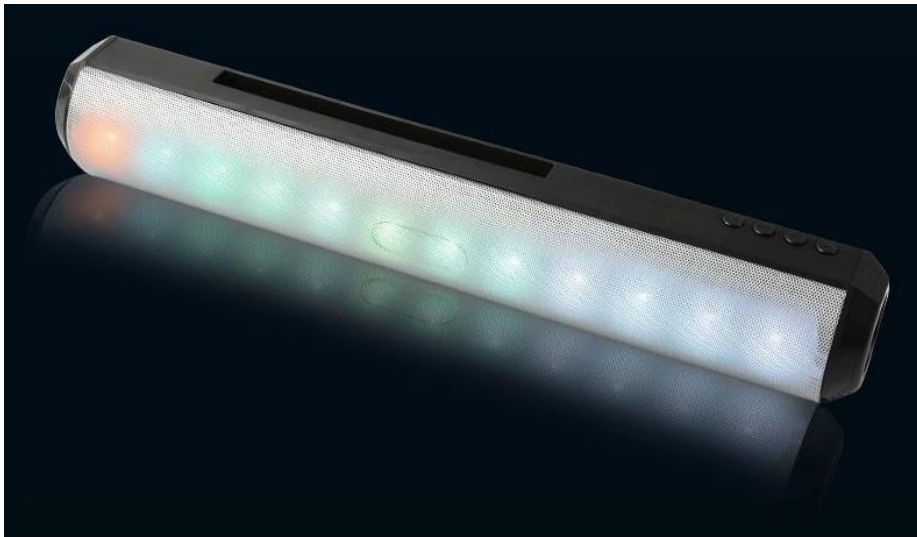

Matériaux: Plastique ABS

Prise en charge: Bluetooth + TWS + Lights Colorful + TF + FM + Stand de téléphone

Bluetooth Vresion: V5.0

Range: 10m

Conférencier: 4Ω 5W * 2

Capacité de la batterie: 1200mAh

Temps de travail: 2,5 à 10 heures

Mini Sound Bar

Materials: ABS Plastic

Support :Bluetooth+TWS+Colorful Lights+
TF+FM+phone Stand

Bluetooth vresion: V5.0

Range: 10M

Speaker:4Ω 5W*2

Battery Capacity: 1200mah

Working Time: 2.5-10hours

Charging Time:2-4hours

S/N ratio:≥90dB

Frequency:60HZ-20KHZ

Interface type:USB Micro

Product size:40*6.5*6.5CM

**MORE THAN 99%
NONDESTRUCTIVE REDUCTION**

WE ARE JUST FAITHFUL REDUCERS OF SOUND,
MAKING THE LISTENER LIKE THE SCENE