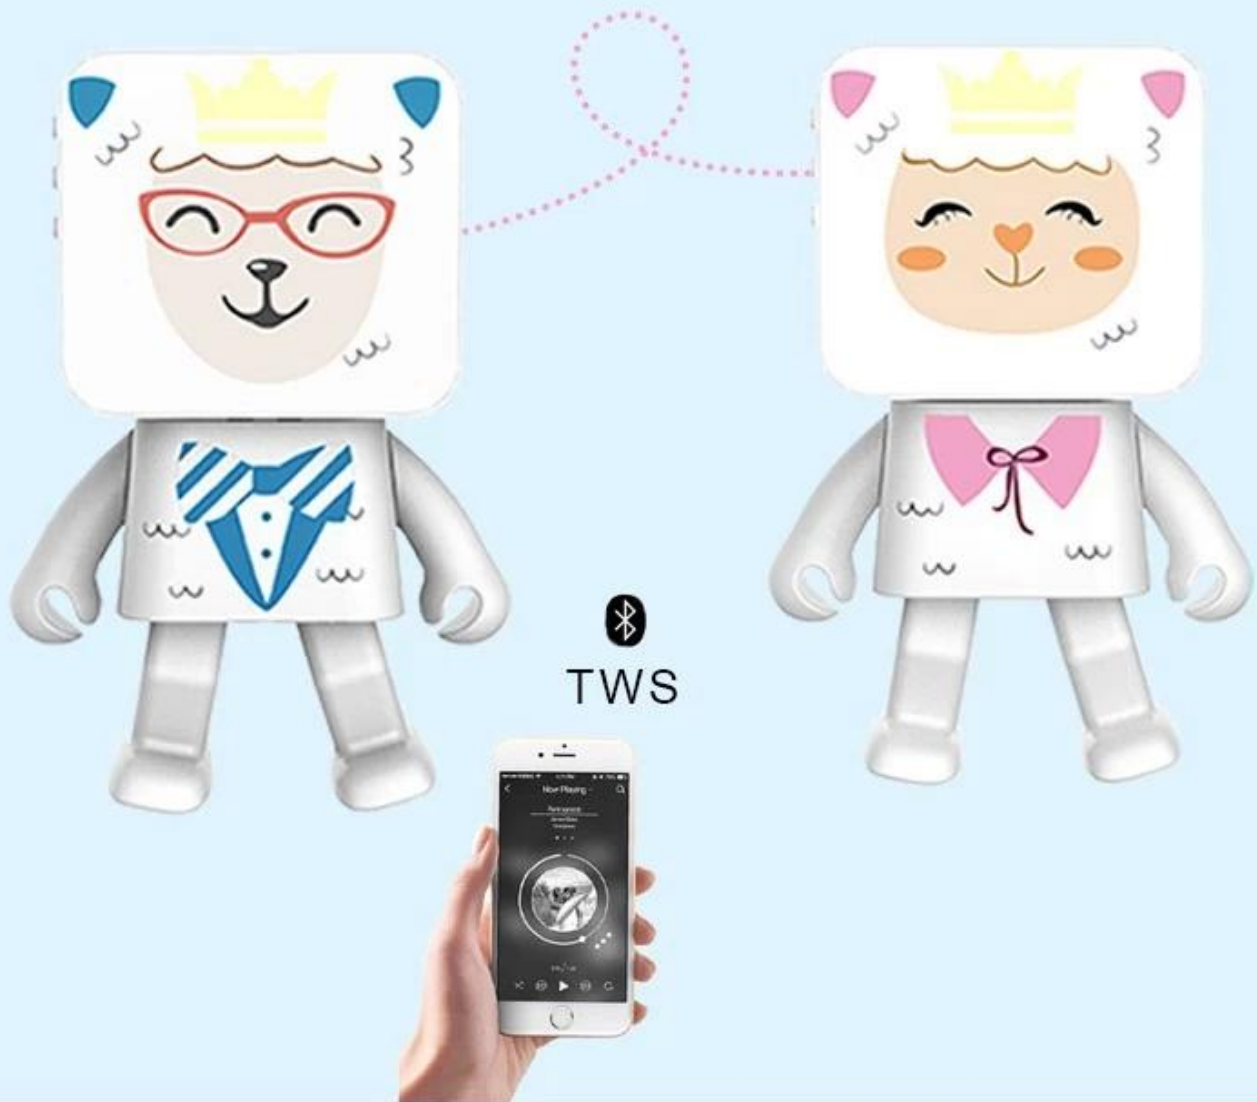

Dancing Bluetooth Haut-Parleur Plus

Swing danse avec un lecteur de musique

Support pour interconnexion TWS, carte micro SD

La vitesse de danse est réglable

Specifications

- ◆ Swing Dancing with Music Player
- ◆ Material: ABS Plastic
- ◆ Support TF Card/AUX/Hands-free call
- ◆ USB charging input voltage: 5V
- ◆ Lithium battery specifications: 3.7V / 5000MA capacity
- ◆ Charging time: 4 hours
- ◆ Working Time : Up to 10 hours at normal volume
- ◆ Speaker rated power output: 2*6W
- ◆ Wireless range: 10 meters
- ◆ Bluetooth solution: V5.0
- ◆ Support for TWS interconnection
 - Micro SD card
- ◆ Dancing Speed is adjustable
 - Light function: lightness is adjustable
- ◆ Accessories: USB charging cable, Manual, Gift box
- ◆ PDimensions: 22.20*15.30*9.50 cm

DETAIL DISPLAY

AUX

Dancing

Hands-free

TF Card Slot

Bluetooth

TWS

Light

All Certificate of FCC, CE, ROHS, KC, BQB is available.

Lightness is adjustable

Sound Release on both sides

Moving Hands

Moving Legs

Moving Speed is adjustable

CUSTOMIZED IMAGE IS OPTIONAL

SUPPORT FOR TWS INTERCONNECTION

A photograph of a woman sitting on a bed reading a book to a child who is lying down. The scene is dimly lit, suggesting it is nighttime. A blue diagonal overlay covers the top right corner of the image. On the left side, there is a cartoon character with a yellow face, orange hair, and a white dress with a pink bow. The text 'reading' is written in white on the blue background, with the subtitle 'Late at night still accompany' below it.