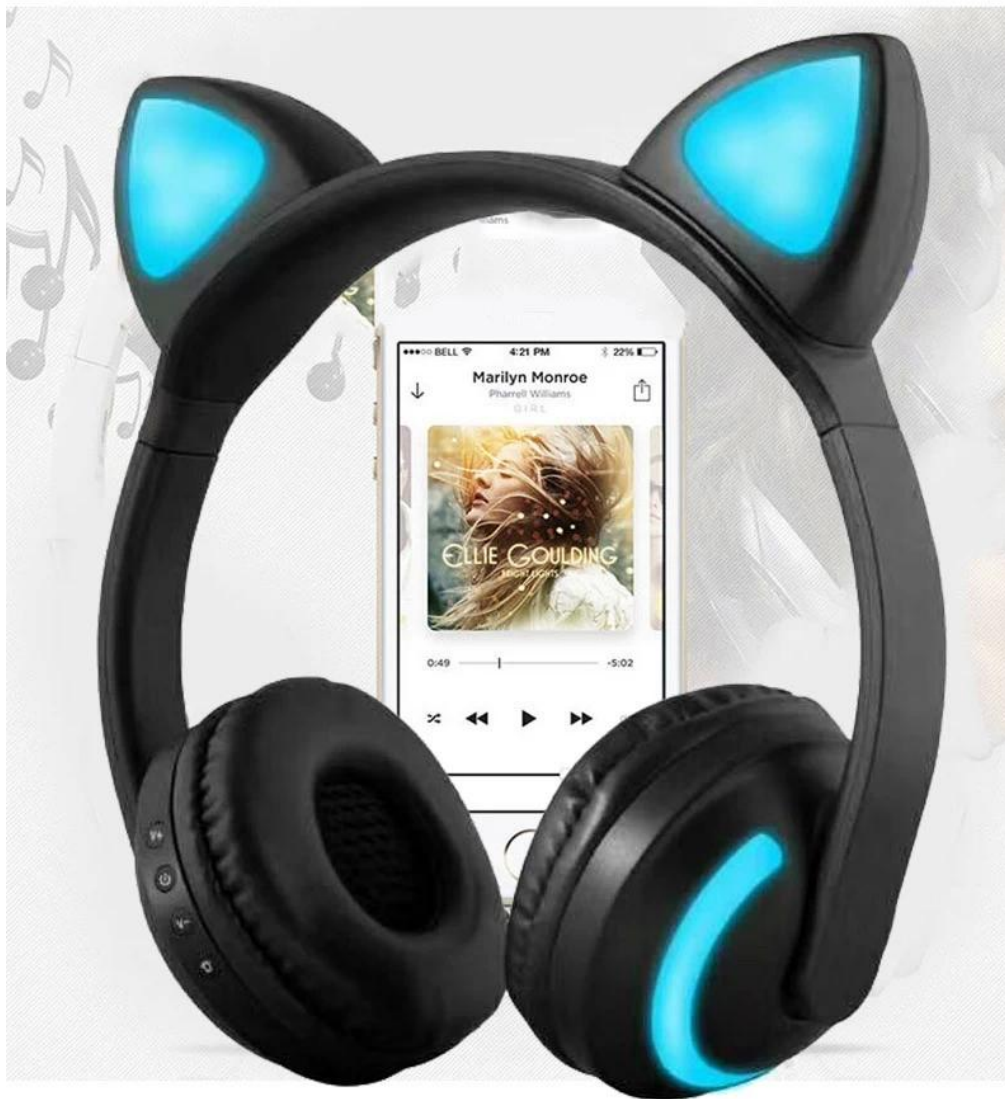

HEP-0105 Casque personnalisé Gaming Bluetooth dans les écouteurs d'oreille Meilleurs fabricants de casques

Bluetooth Light Headphone

HEP-0105

Bluetooth Light Headphone

Bluetooth Specification : V4.1 JR

RF Frequency Range: 2.402~2.480GHz

TF/AUX/FM/Build in battery/Wireless

Operating distance:about 10 meters

Play time: 15 hours

Micro USB Charging Port,Build in Mic,over ear

Charger adapter output: DC 5V&300mA

4 in 1,Bluetooth Stereo Wirless Headphone

Vol + - / Next&Forward / Play&Pause / On&Off

Opitional: 2 driven by one

4.1 bluetooth to protect your ears

ネバネバまたは高冷またはやんちゃな

Break through the secondary yuan

Cat ears niang incarnation of god