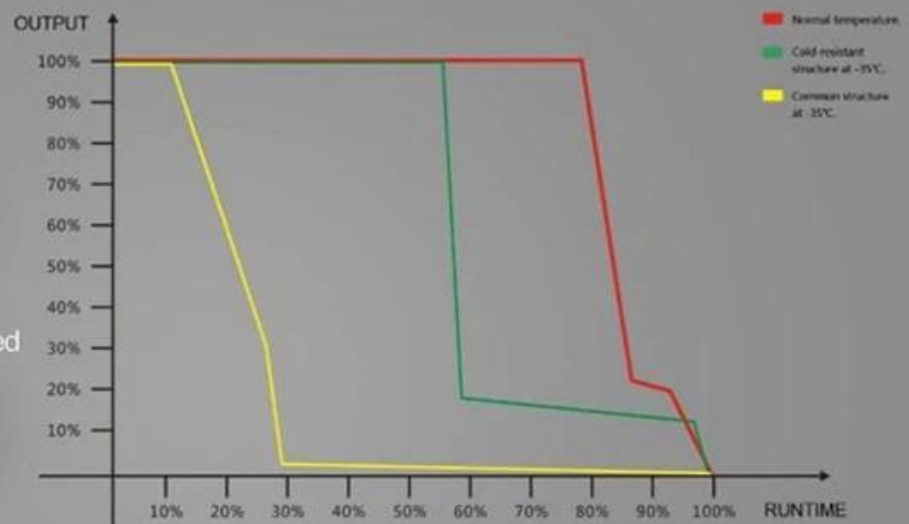

Cold-resistant structure

The runtime of 18650-powered light under low temperature will be double extended

Runtime curves of 18650 Li-ion rechargeable battery