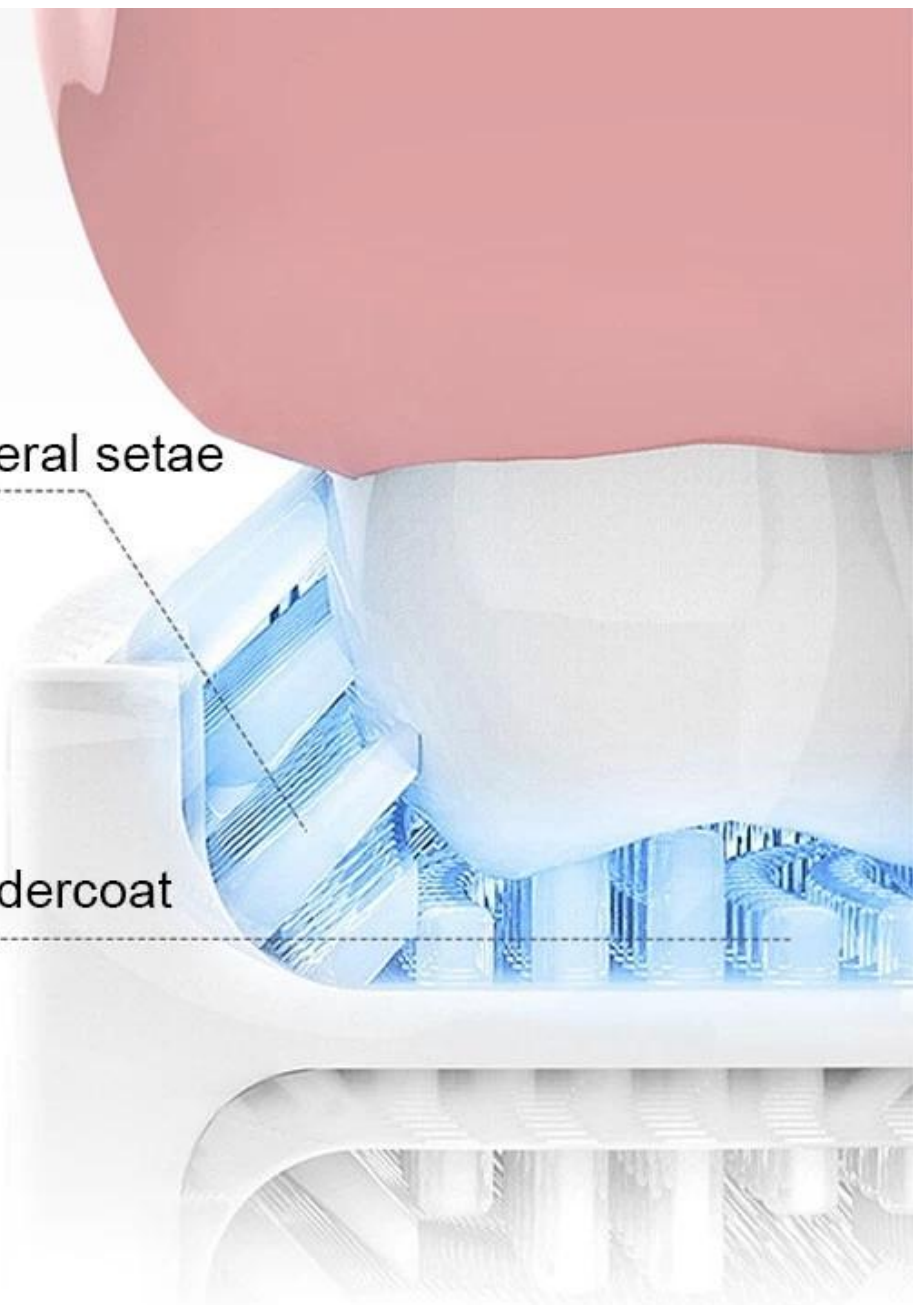

## Product Highlights

Materials: Silicone brush head+PC

Battery Capacity: 250mAh

Working Time: 15days

Modes: Comfort, Strength, Massage Waterproof: IPX7

Timing: 45seconds

Type:U-Shape

Age Group:Children

Accessories: Including the host, charging base, USB charging cable

Product size:95mm\*50mm\*50mm

30%

**45°** lateral setae

**90°** undercoat

- Level 1: Comfortable

- Level 2: Powerful

- Level 3: Massage