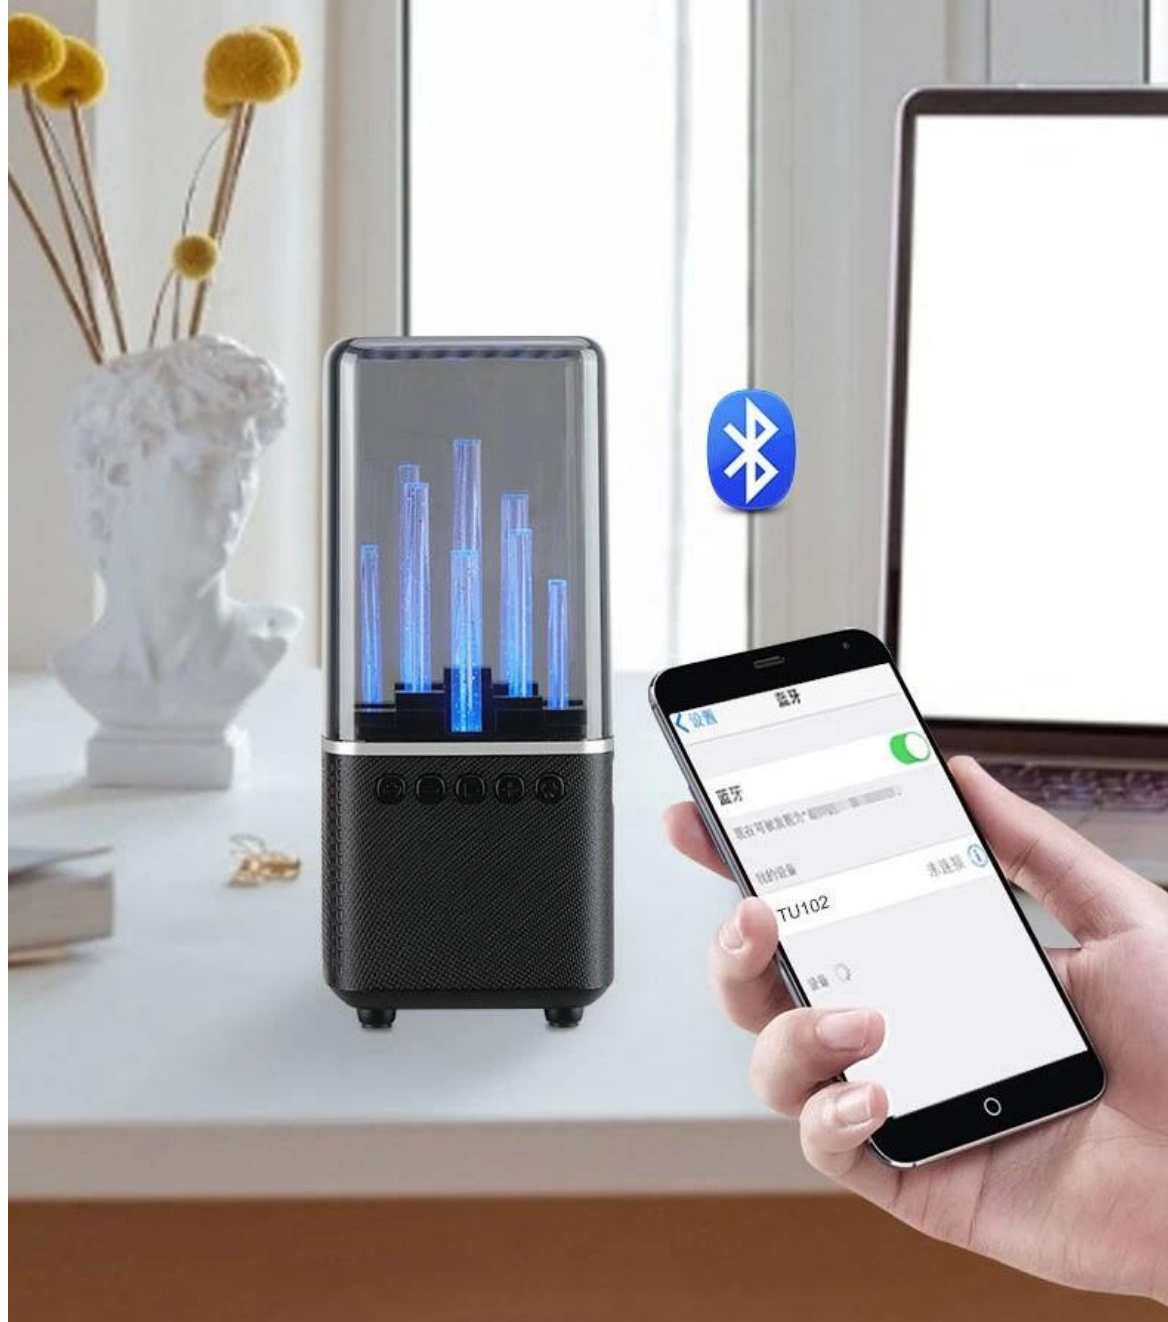

# Bluetooth 5.0

Wireless Bluetooth 5.0, 10 meters distance transmission

8 light switches