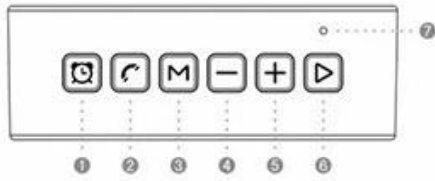

Bluetooth speaker phone audio card

Wireless subwoofer clock display

For the colorful...

Bluetooth  
WIRELESS SPEAKER

- 1 The alarm mode
- 2 Answering the hang up button
- 3 Mode key (bluetooth play, TF card play, radio, lights)
- 4 A song/long press on the volume decreases
- 5 The next song/long according to the speaker
- 6 Long press cancel to suspend play/bluetooth mode matching short by searching/radio mode
- 7 The MIC hole