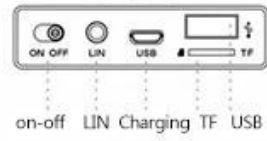

Bluetooth speaker phone audio card

Wireless subwoofer clock display

For the colorful...

Bluetooth  
WIRELESS SPEAKER

- 1 The alarm mode
- 2 Answering the hang up button
- 3 Mode key (bluetooth play, TF card play, radio, lights)
- 4 A song/long press on the volume decreases
- 5 The next song/long according to the speaker
- 6 Long press cancel to suspend play/bluetooth mode matching short by searching/radio mode
- 7 The MIC hole

U version

on-off LIN Charging TF USB

No card version

on-off LIN Charging