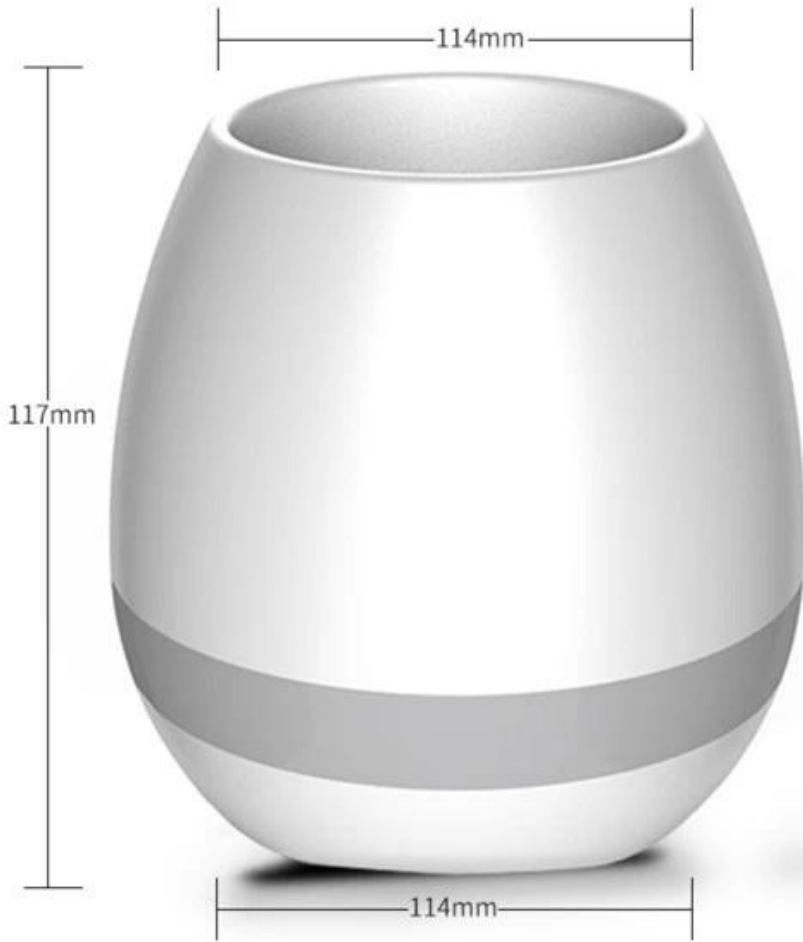

Bluetooth flower box speaker

NSP-0088

Bluetooth flower box speaker

- Bluetooth version: 4.0;
- Function: Bluetooth hands-free phone, Line input;
- Audio mode: compatible with MP3, WMA, WAV format;
- Bluetooth distance: 10M;
- Battery: 300 mAh polymer battery;
- Playtime: more than 7 hours;
- Charging time: less than 2.5 hours;
- Color: a variety of colors optional.

Bluetooth connection

Touch the leaves,
gently touch, will sing

4.7寸iPhone

COLORFUL NIGHT LIGHT

The size of the contrast

COLORFUL NIGHT LAMP
MODE ALLOWS YOU
TO HAVE COLORFUL LIFE
SUITABLE FOR DIFFERENT SCENES