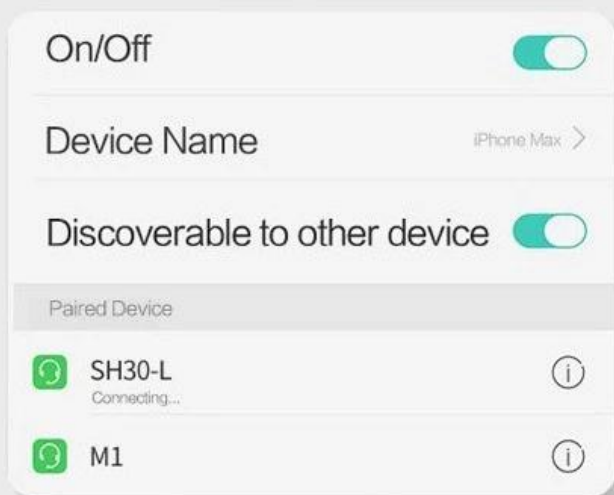

One Click To Pair with Music Device

Take It Out from the Casing, Power it on

Bluetooth 5.0 Two Sides Earphones