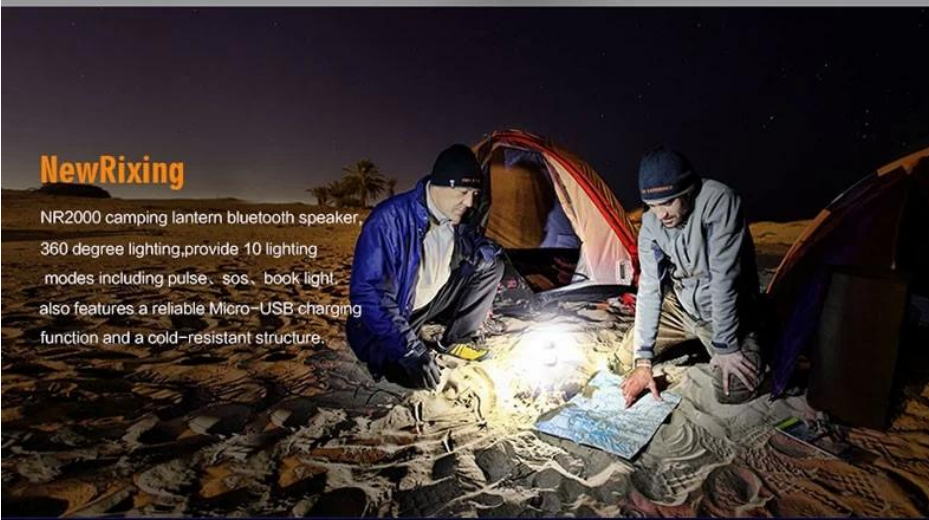

hand free calls

NewRixing

BEYOND THE LIMITES

NR-2000a

ALL-season rechargeable
camping lantern speaker

*360° Lightshow and sound

NewRixing

NR2000 camping lantern bluetooth speaker, 360 degree lighting, provide 10 lighting modes including pulse, sos, book light, also features a reliable Micro-USB charging function and a cold-resistant structure.