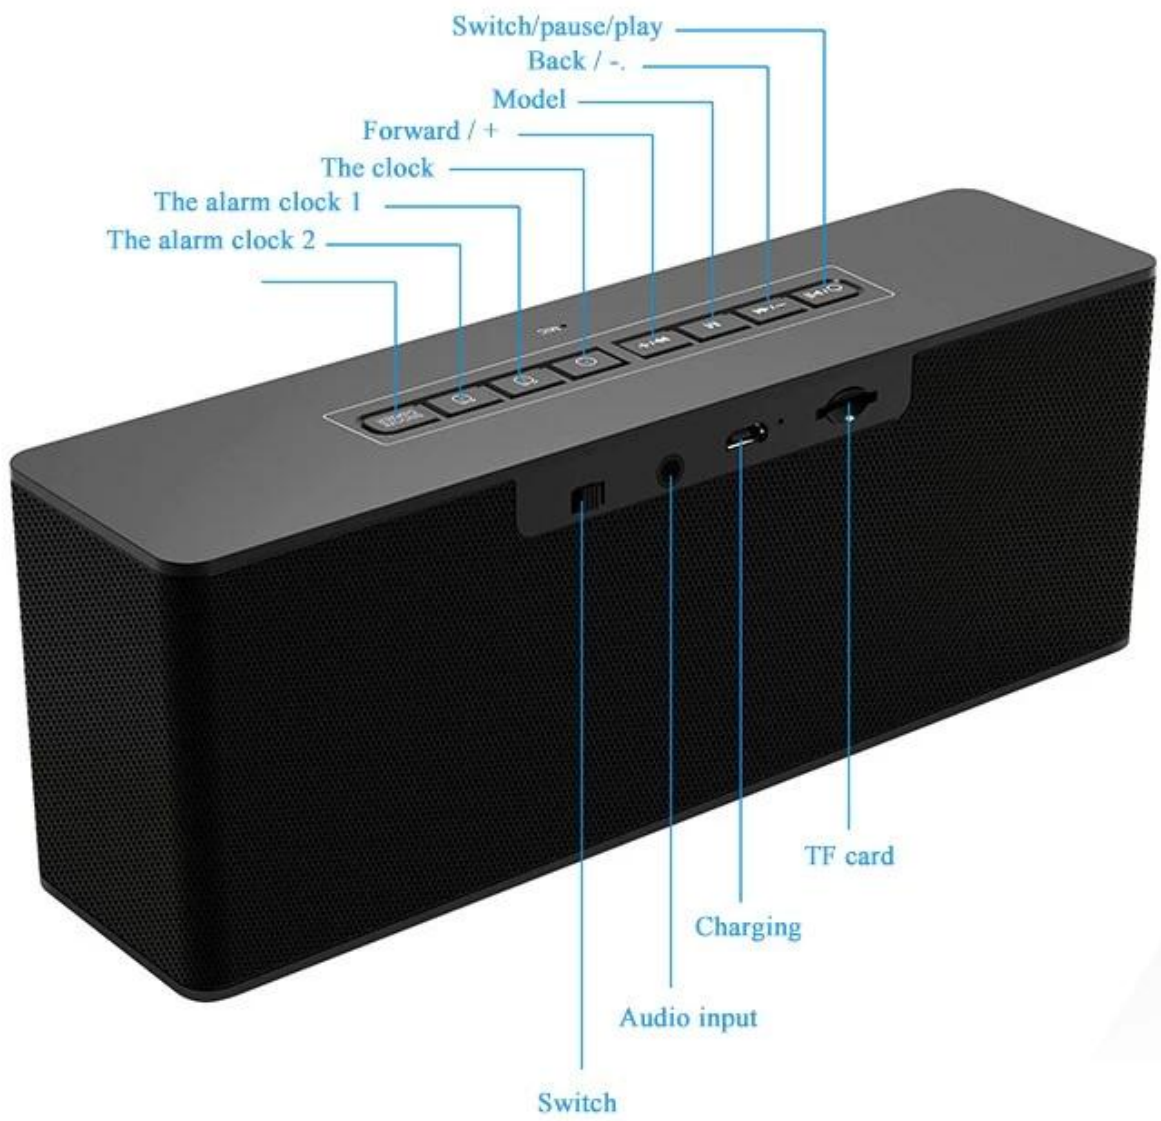

## Product parameters

Bluetooth chip

LED display

TF card playback

AUX playback

Voice calls

Hands-free calls

Clock display