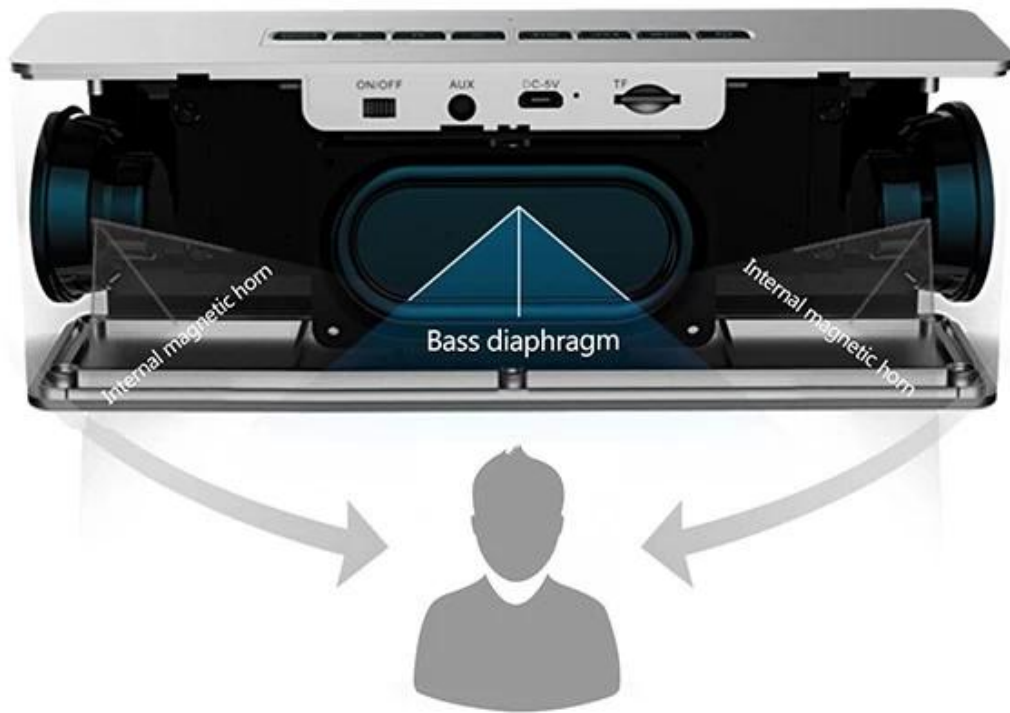

# Three play modes

Meet you a variety of playback requirements, anytime, anywhere to enjoy music

Bluetooth playback

TF card playback

AUX playback

# 360 ° surround sound

Built-in dual-magnetic horn, bass diaphragm, LED display, Bluetooth chip, high-definition microphone

Sound big / sound field wide / distortion small

# Automatically adjust the brightness

Brightness adjustable,  
not dazzling

Adjustable  
brightness

Give the baby a  
comfortable one  
Sleep environment