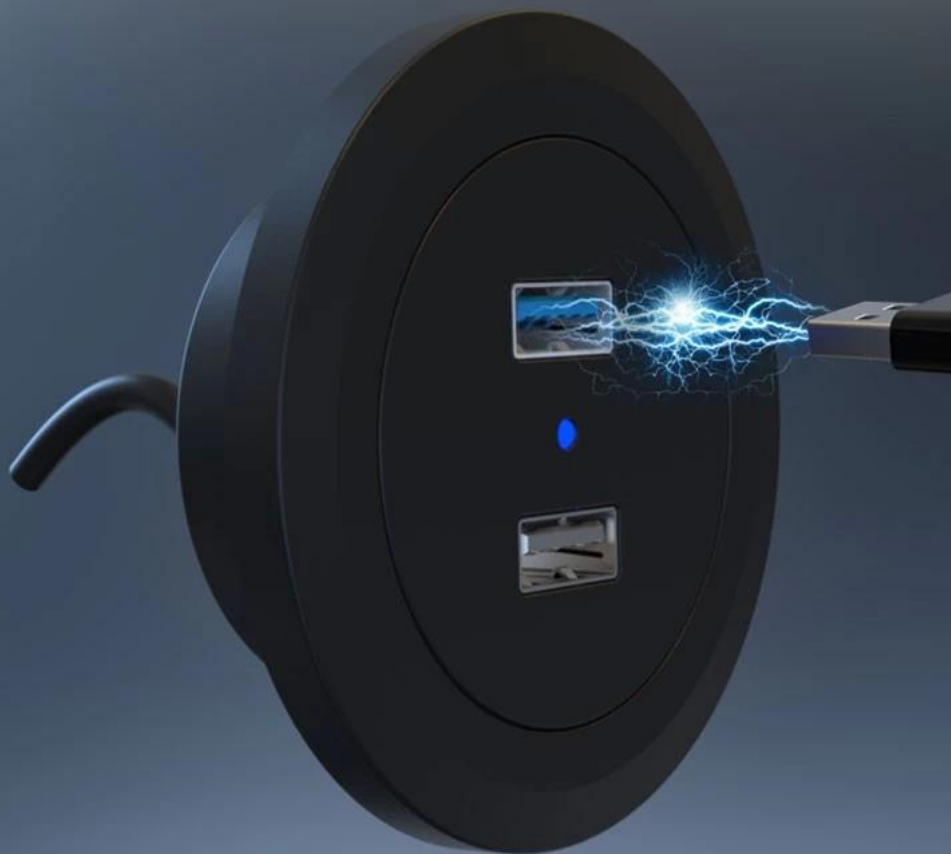

18W Super Fast Charge