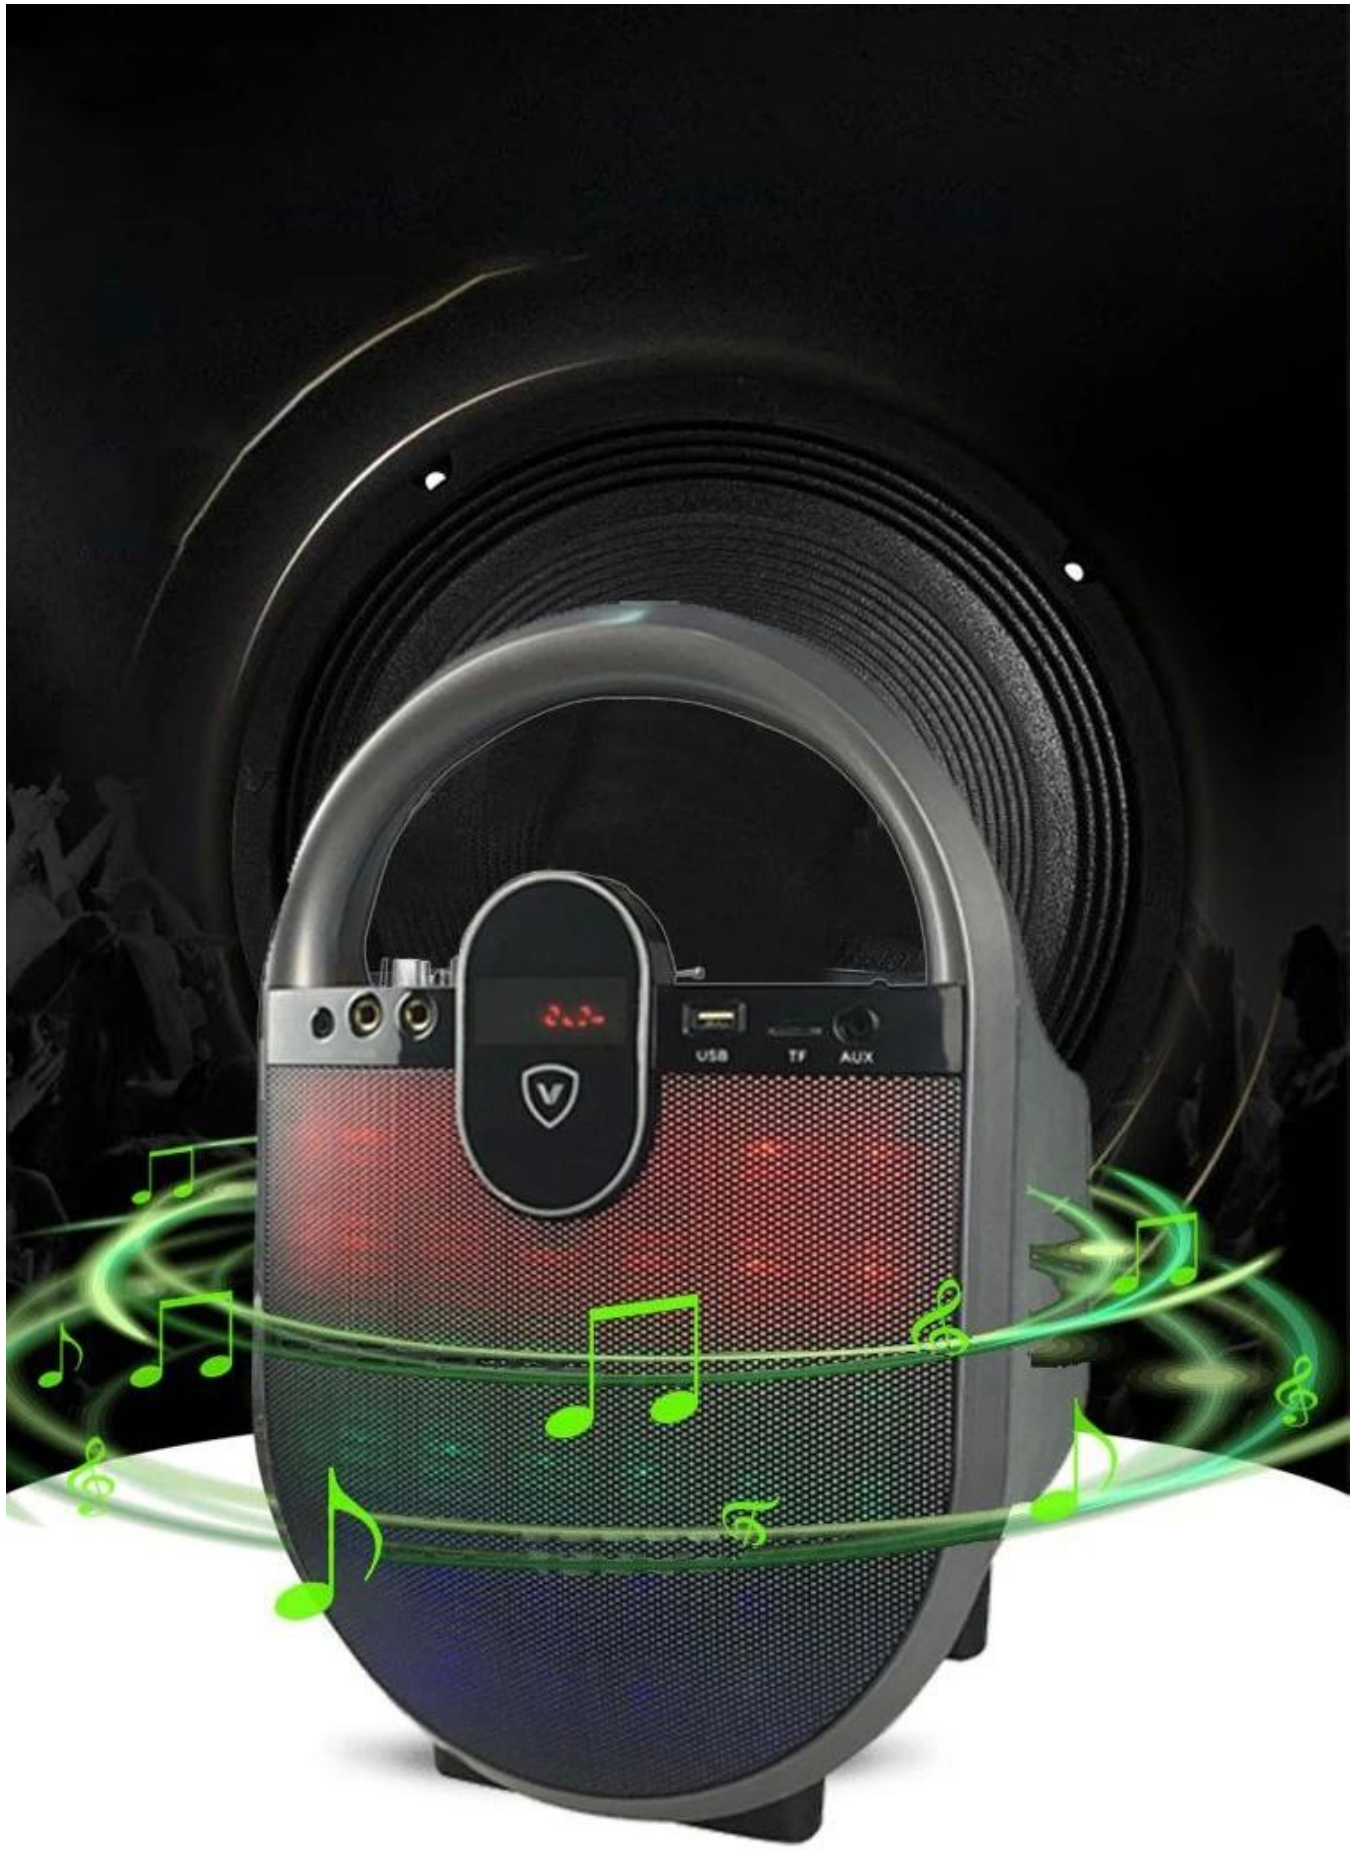

Portable Light Wireless Speaker

NSP-0214

Product Highlights:

Materials: ABS plastic

Functions: Bluetooth/AUX/USB/TF/FM

Bluetooth version: V5.0

Output power:RMS:20W

Input voltage:DC IN 9V

Frequency response:100HZ---20KHZ

Speaker:6.5" +2"

Distortion: $\leq 1\%$

Built-in battery:2000mah

S/N ratio: $\geq 95\text{db}$

Product size:300*250*410mm

Square dancing

The party singing