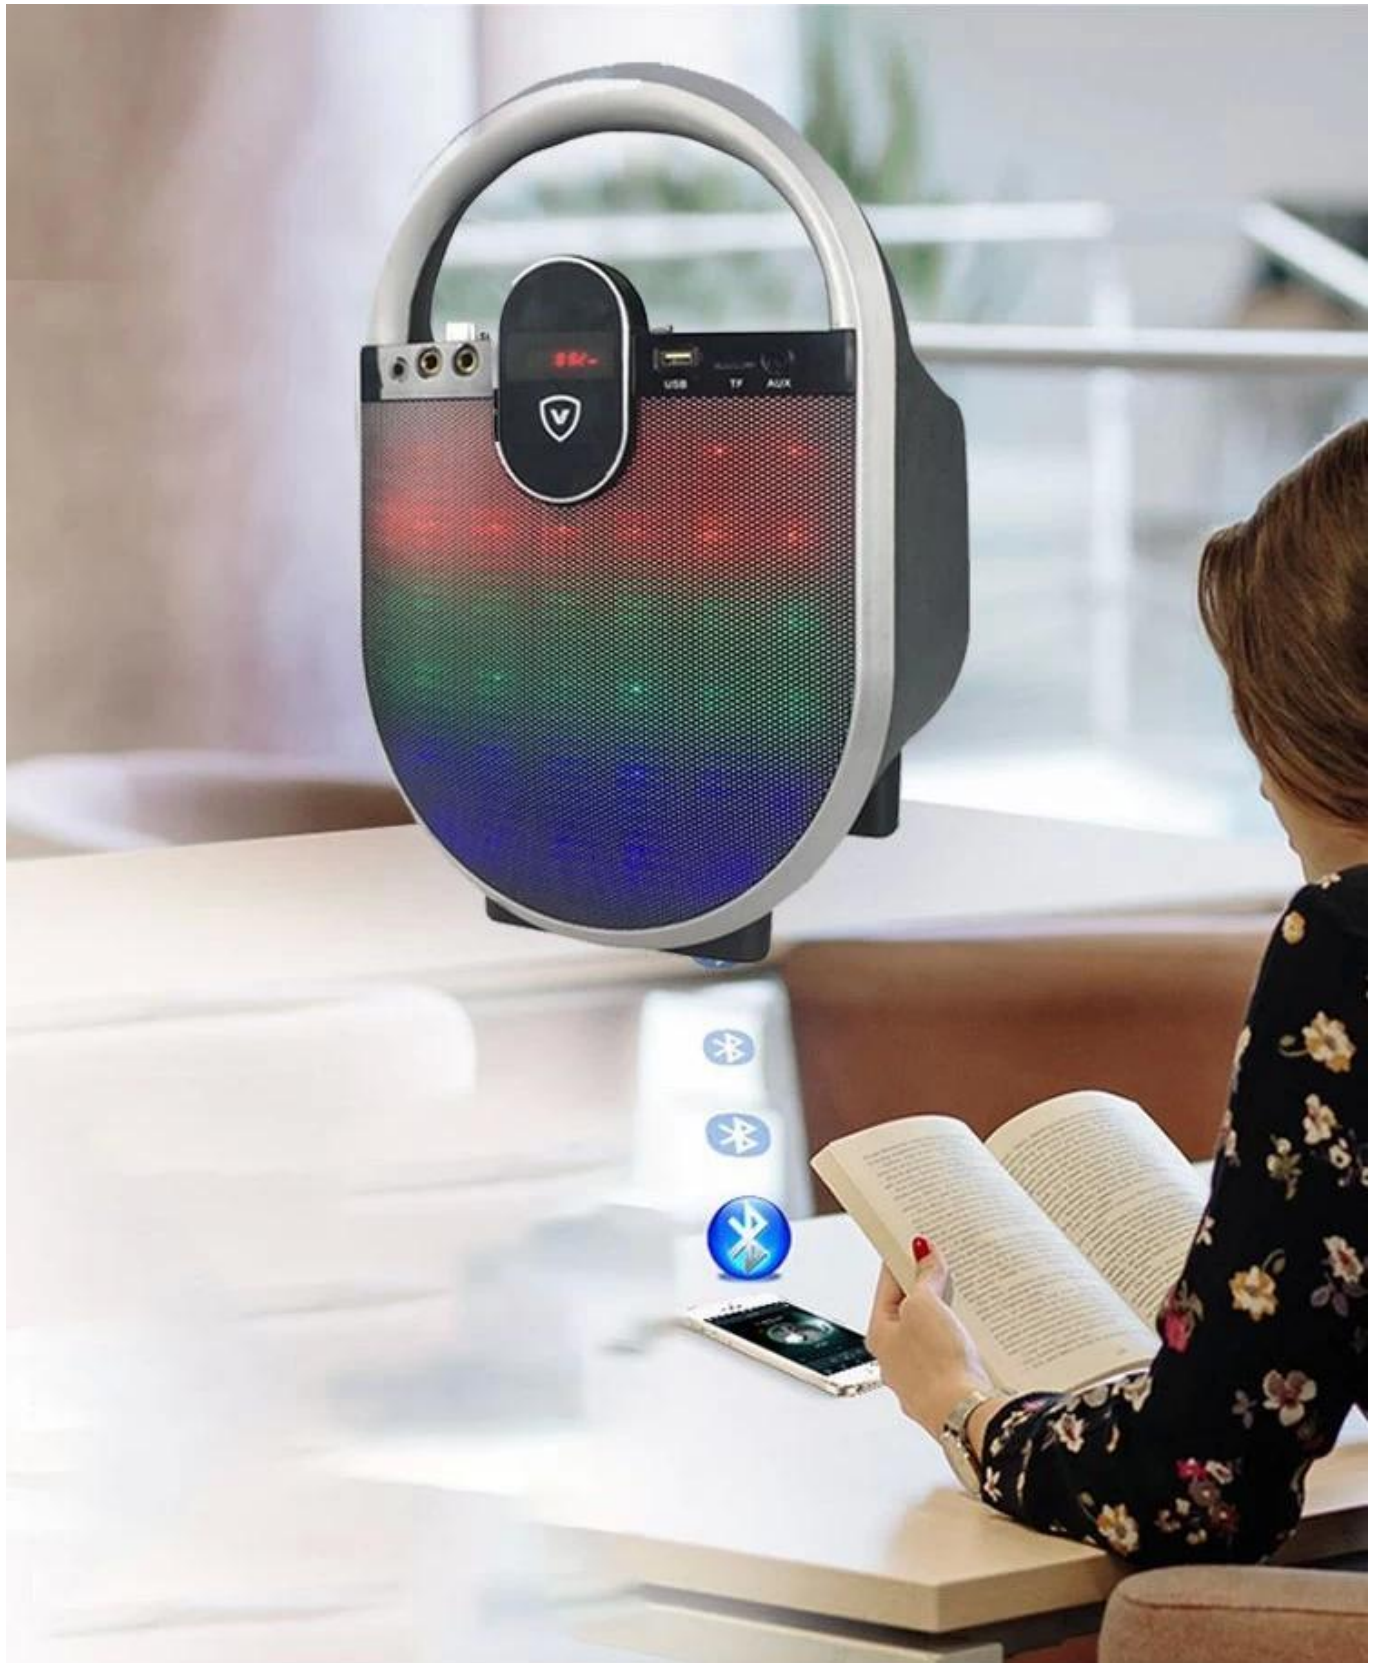

Portable Light Wireless Speaker

NSP-0214

Product Highlights:

Materials: ABS plastic

Functions: Bluetooth/AUX/USB/TF/FM

Bluetooth version: V5.0

Output power:RMS:20W

Input voltage:DC IN 9V

Frequency response:100HZ---20KHZ

Speaker:6.5" +2"

Distortion: $\leq 1\%$

Built-in battery:2000mah

S/N ratio: $\geq 95\text{db}$

Product size:300*250*410mm

Square dancing

The party singing