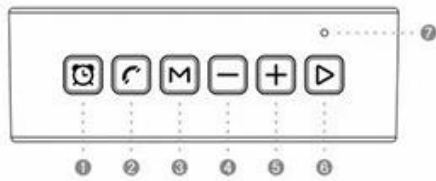

Bluetooth speaker phone audio card

Wireless subwoofer clock display

For the colorful...

Bluetooth  
WIRELESS SPEAKER

- ① The alarm mode
- ② Answering the hang up button
- ③ Mode key (bluetooth play, TF card play, radio, lights)
- ④ A song/long press on the volume decreases
- ⑤ The next song/long according to the speaker
- ⑥ Long press cancel to suspend play/bluetooth mode matching short by searching/radio mode
- ⑦ The MIC hole