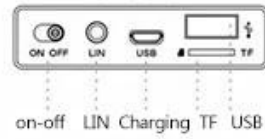

Bluetooth speaker phone audio card

Wireless subwoofer clock display

For the colorful...

Bluetooth  
WIRELESS SPEAKER

- ① The alarm mode
- ② Answering the hang up button
- ③ Mode key (bluetooth play, TF card play, radio, lights)
- ④ A song/long press on the volume decreases
- ⑤ The next song/long according to the speaker
- ⑥ Long press cancel to suspend play/bluetooth mode matching short by searching/radio mode
- ⑦ The MIC hole

U version

on-off LIN Charging TF USB

No card version

on-off LIN Charging