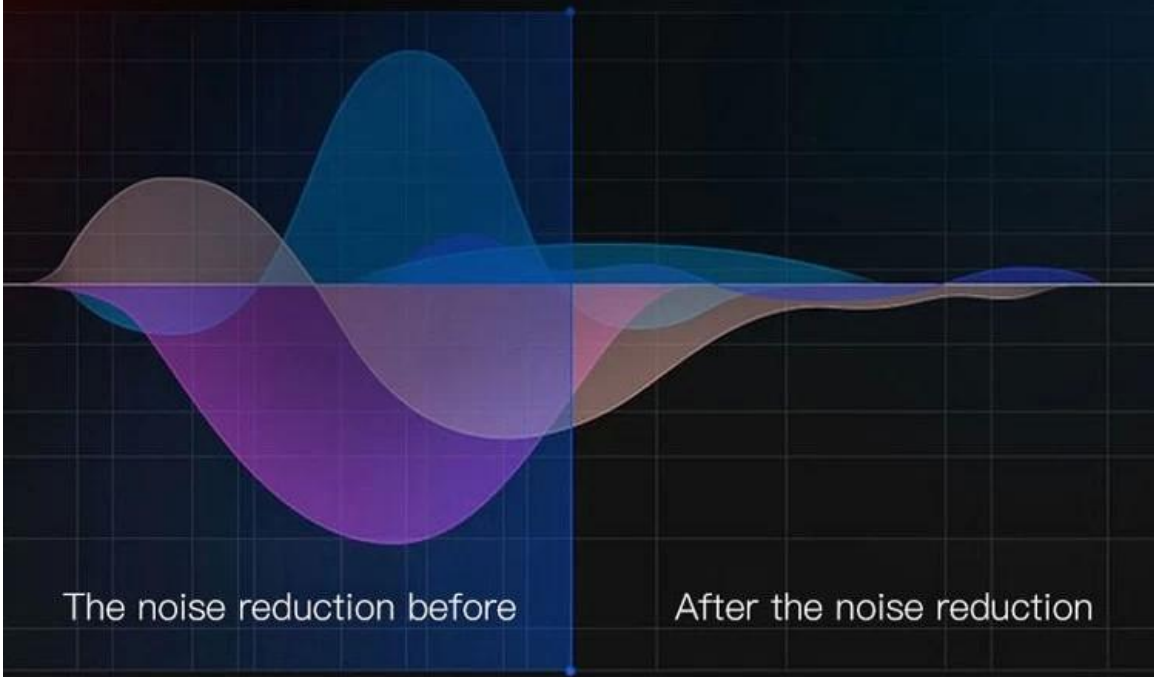

The body adopts ergonomic tilt Angle design,
comfortable, lightweight and no burden!

Smart noise reduction

Achieve binaural experience,
HIFI stereo quality,
let you revel in music