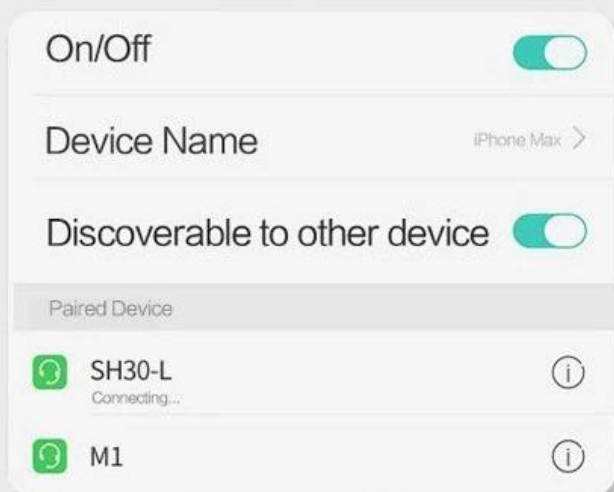

One Click To Pair with Music Device

Take It Out from the Casing, Power it on

Bluetooth 5.0 Two Sides Earphones