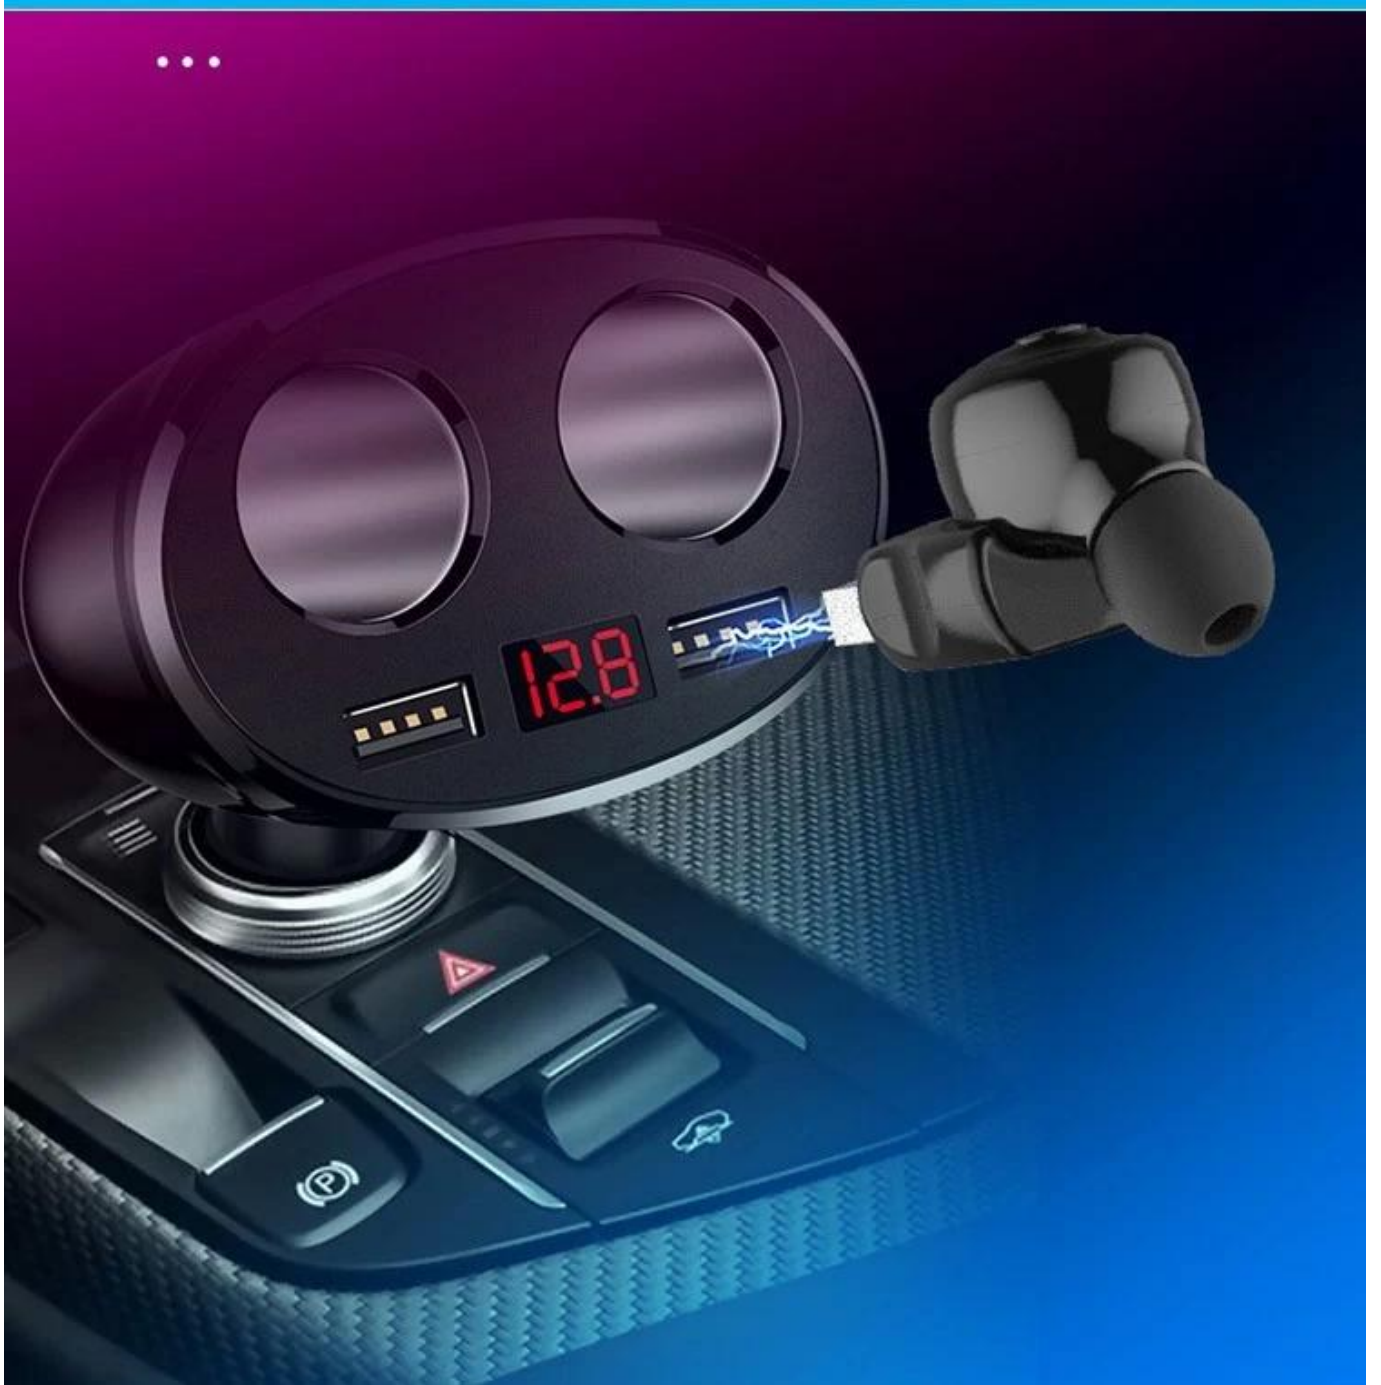

Frequency Response:20Hz-20KHZ

Product Size: 17*22mm

USB charging

...

PC

316PCS / CTN.

55.2 * 36.5 * 46.5cm

N.W 10.7kg.