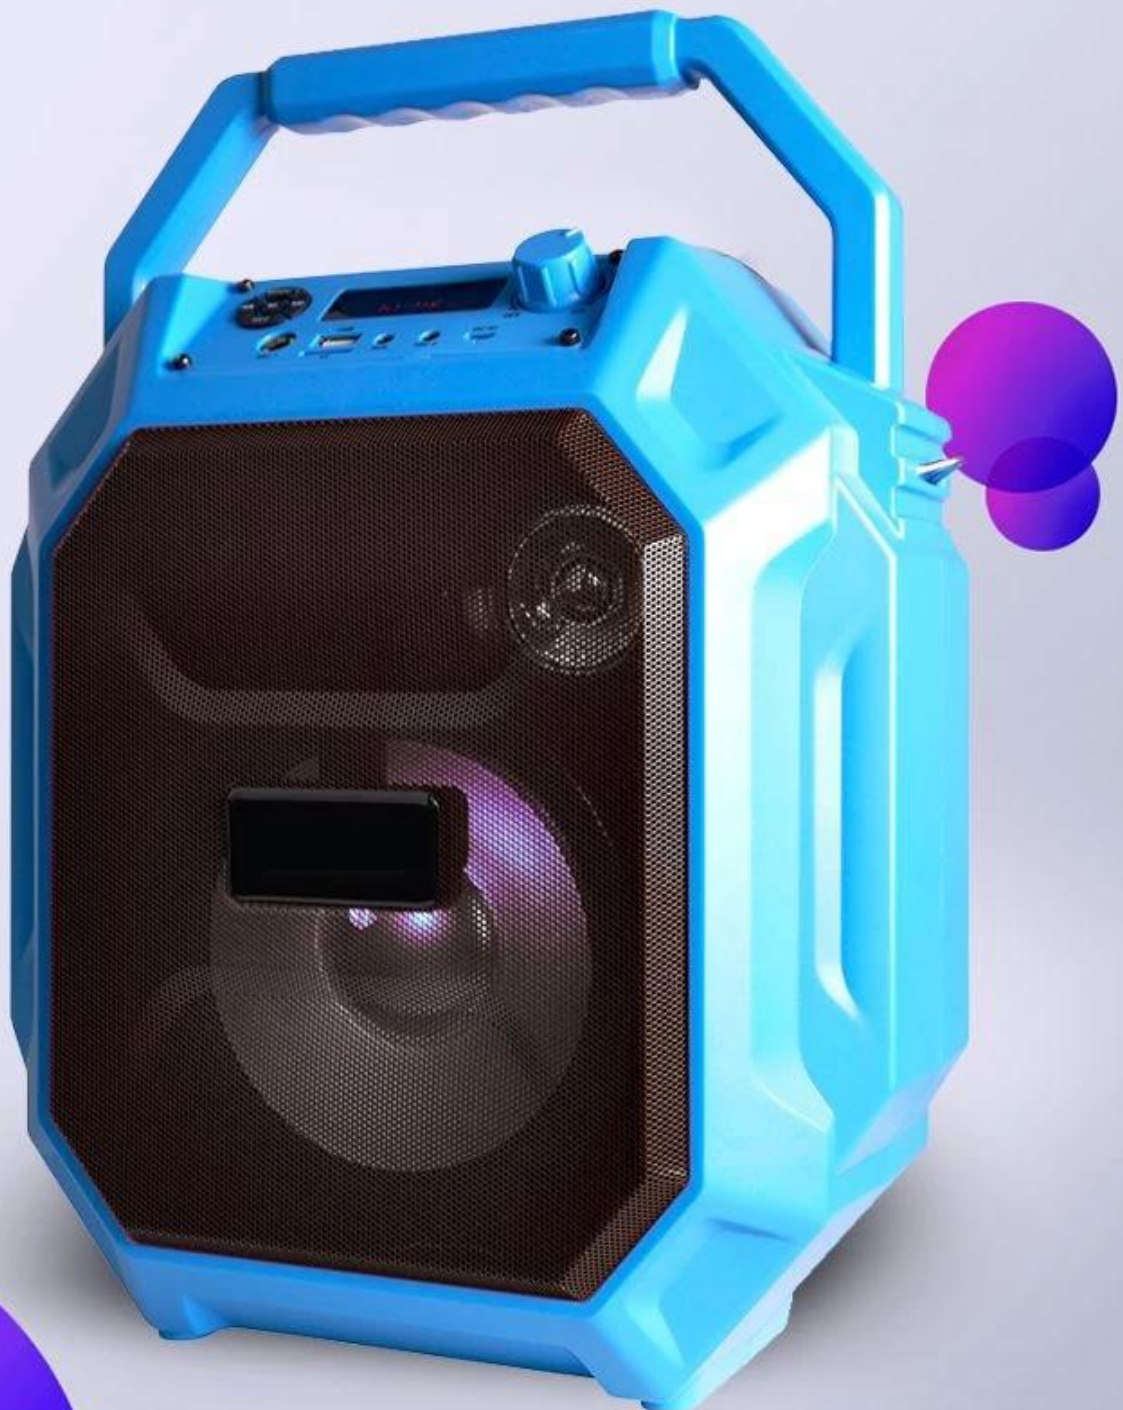

Portable Wireless Speaker

NSP-0216

Product Highlights:

Materials: ABS plastic

Functions: Bluetooth/AUX/USB/TF/FM

Bluetooth version: V5.0

Output power: 15W+5W

Input voltage: DC 5V

Speaker: 6.5", 4Ω+2" tweeter

Distortion: ≤1%

Built-in battery: 2000mAh

S/N ratio: ≥85db

Product Size : 269*166*370mm

Applicable scenario