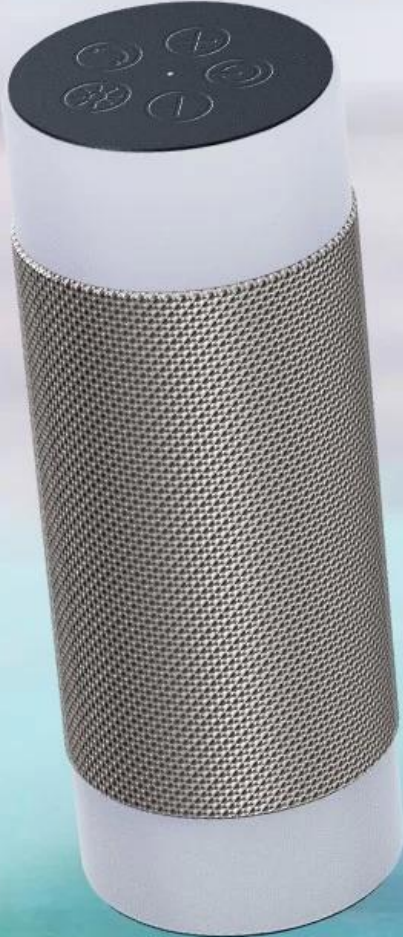

雙 tws 藍牙耳機

ABS

5.0

10M

1200mah

3

2-4

80HZ-20KHZ

3W * 2

IPX4

TWS

18.20*7.0CM

Outdoors Waterproof LED Light Speaker

NSP-0227 L

Product Highlights

Material: ABS+ Fabric

Function: Bluetooth, TWS, AUX, Multi-colors Light,

The stake in the ground

Bluetooth: 5.0

Bluetooth Distance: 10M

Battery: 1200mah

Charging time: 3 hours

Play time: 2-4 hours

Frequency Response: 80HZ-20KHZ

SPEAKER: 3W*2=6W

Waterproof: IPX4

Removable Stakes*2 =38CM

Total Height: 55.00CM including both of stakes and speaker

Product Size: 18.20 * 7.0CM

IPX4 Waterproof

Accept or Reject Incoming Calls.
Pause and Play Music