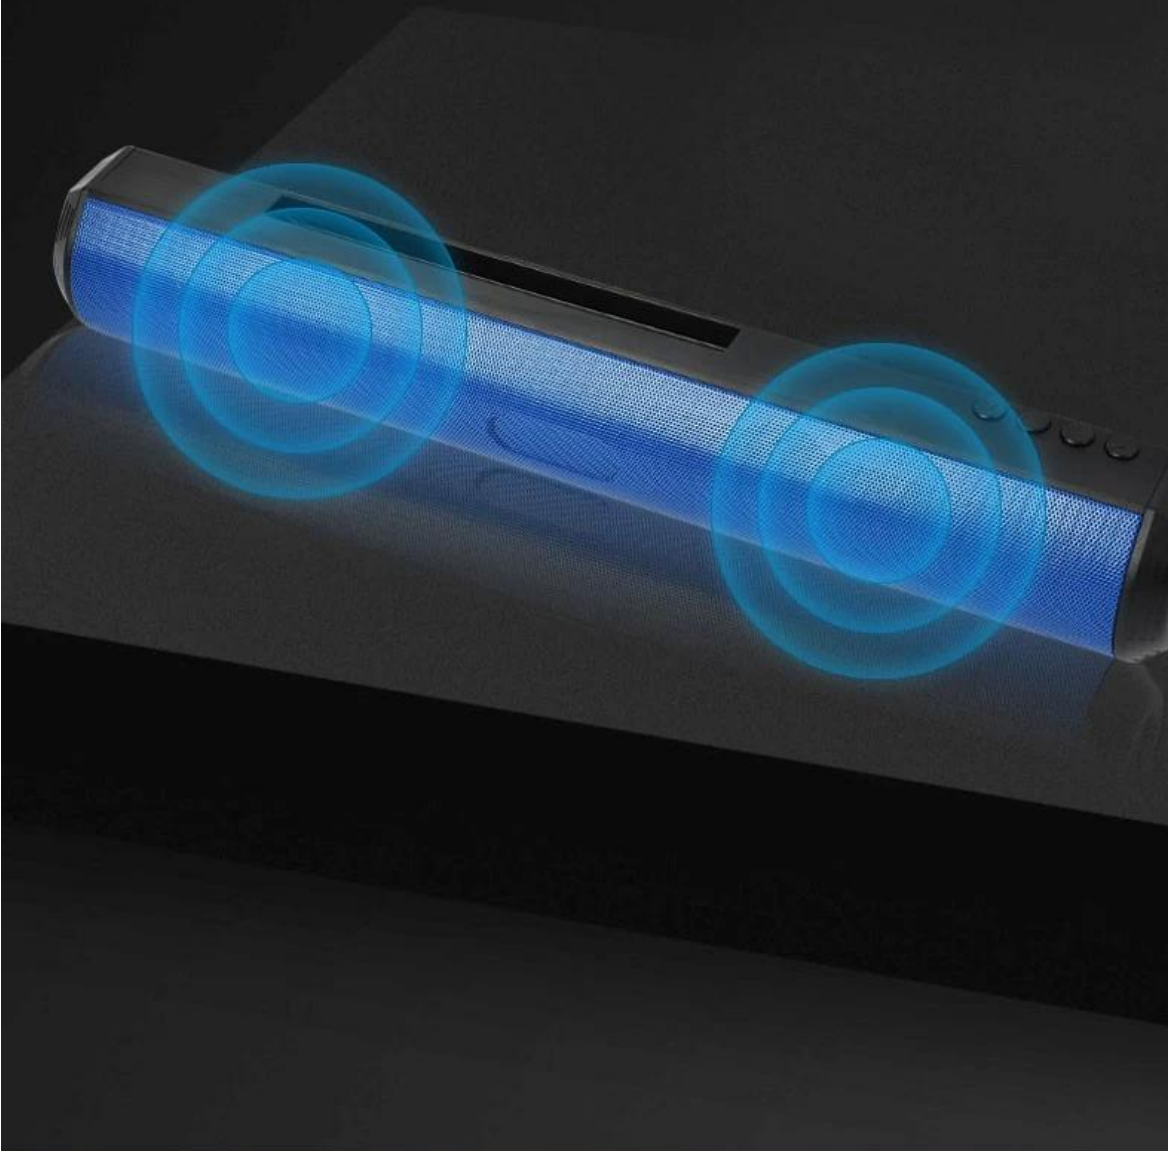

DUAL SPEAKERS + FRONT AND REAR BASS

DUAL SPEAKERS AND DUAL POWER, TRULY REALIZE 360 °

SURROUND STEREO SOUND EFFECT

DOUBLE HORN

FULL FREQUENCY
LOUDSPEAKER