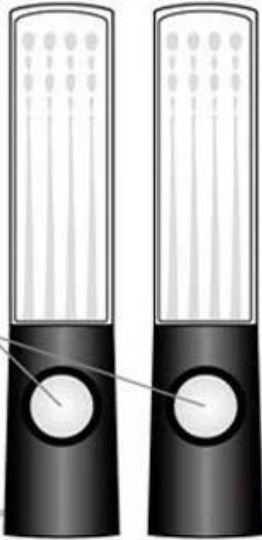

LED 喇叭

喇叭

喇叭

1. 喇叭
2. 喇叭
3. 喇叭
4. USB 喇叭
5. Hi-Fi 喇叭
6. 喇叭
7. 喇叭
8. 喇叭/喇叭

喇叭

喇叭 3.5 喇叭 LED 喇叭

Unit dimension: 60*48*225mm

Applied Range

LED Dancing Water Show Music Fountain Light Mini Speaker

NSP-255L

Mayim speaker

- Material: Crystal
- Output Power:3Wx2
- Impedance:8Ω
- Distortion rate : 2%
- SNR:80db
- Frequency response: 100Hz-18KHz
- Power supply: USB DC5.0V, built-in rechargeable Lithium battery
- USB charging cable, 3.5mm audio cable
- Unit dimension: 60*48*225mm

Product features

1. High quality sound and non-crack-noise function
2. Excellent and romantic lighting effect
3. Equipped with built-in spouting spring, which will go up and down following the music rhythm
4. Standard USB power plug, no battery power supply
5. Left and right stereo sound, Built-in amplifier, Hi-Fi stereo speakers
6. A perfect combination of utility and art
7. The liquid using plant oil rather than water is more security non-conducting.
8. Color: Black / White / Red

Appearance Guide

Product icon

Front view

Rear View

Part Description

- | | |
|-----------------------|------------------|
| (A) Speaker | (D) USB |
| (B) Speaker cable | (E) audio output |
| (C) 3.5mm audio input | |