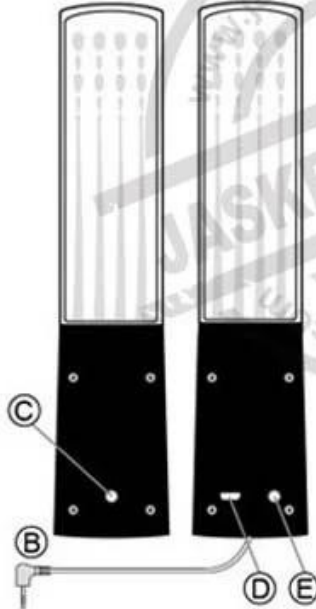

LED 喇叭

喇叭

喇叭

1. 喇叭
2. 喇叭
3. 喇叭
4. USB 喇叭
5. Hi-Fi 喇叭
6. 喇叭
7. 喇叭
8. 喇叭/喇叭

喇叭

喇叭 3.5 喇叭 LED 喇叭

Unit dimension: 60*48*225mm

Applied Range

LED Dancing Water Show Music Fountain Light Mini Speaker

NSP-255L

Mayim speaker

- Material: Crystal
- Output Power:3Wx2
- Impedance:8Ω
- Distortion rate : 2%
- SNR:80db
- Frequency response: 100Hz-18KHz
- Power supply: USB DC5.0V, built-in rechargeable Lithium battery
- USB charging cable, 3.5mm audio cable
- Unit dimension: 60*48*225mm

Product features

1. High quality sound and non-crack-noise function
2. Excellent and romantic lighting effect
3. Equipped with built-in spouting spring, which will go up and down following the music rhythm
4. Standard USB power plug, no battery power supply
5. Left and right stereo sound, Built-in amplifier, Hi-Fi stereo speakers
6. A perfect combination of utility and art
7. The liquid using plant oil rather than water is more security non-conducting.
8. Color: Black / White / Red

Appearance Guide

Product icon

Front view

Rear View

Part Description

- | | |
|-----------------------|------------------|
| (A) Speaker | (D) USB |
| (B) Speaker cable | (E) audio output |
| (C) 3.5mm audio input | |