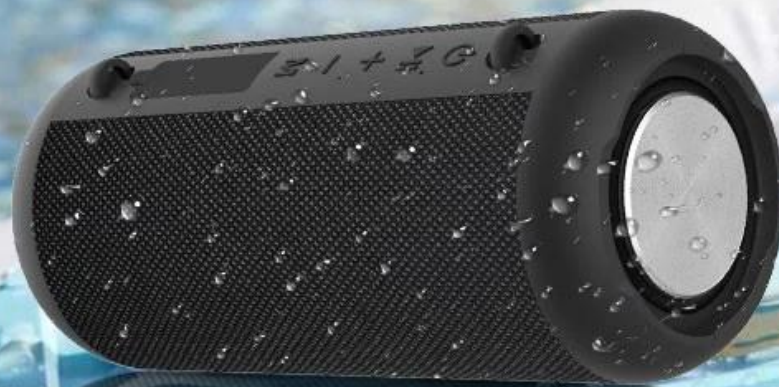

Bluetooth 5.0

3600mah
Ultra long endurance

TWS two speakers play together

IPX6 Waterproof

IPX6 Waterproof

Outdoor dust

Seismic drop

A portable hanging rope

Four color options

○ black

○ red

○ gray

○ camouflage