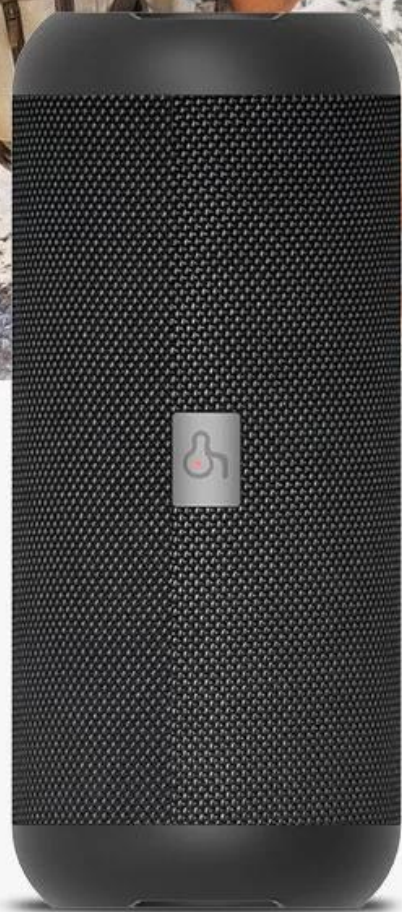

IPX6

ABS+PU

TF/FM/TWS/IPX6

vesion v5.0

10m

4Ω10W*2

20W

3600mAh

Bluetooth distance: more than 10m

Speaker:4Ω 10W*2

Output power:20W

Built-in battery:3600mah

Working Time: ≤4hours

Charging Time:≥8hours

S/N ratio:≥80db

Product size:207*90MM

Bluetooth 5.0

3600mah
Ultra long endurance

TWS two speakers play together

IPX6 Waterproof

IPX6 Waterproof

Outdoor dust

Seismic drop

A portable hanging rope

Four color options

○ black

○ red

○ gray

○ camouflage