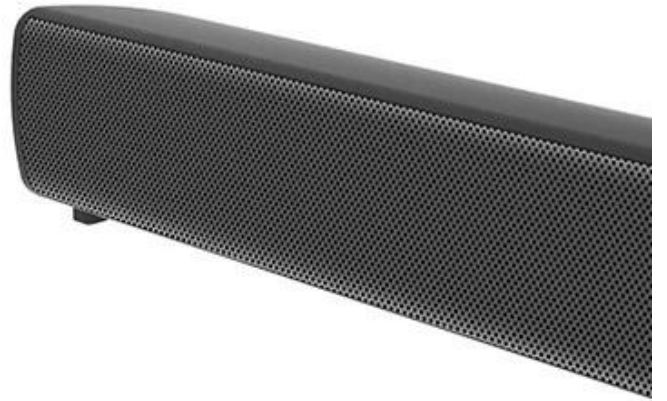

Hands-free communication