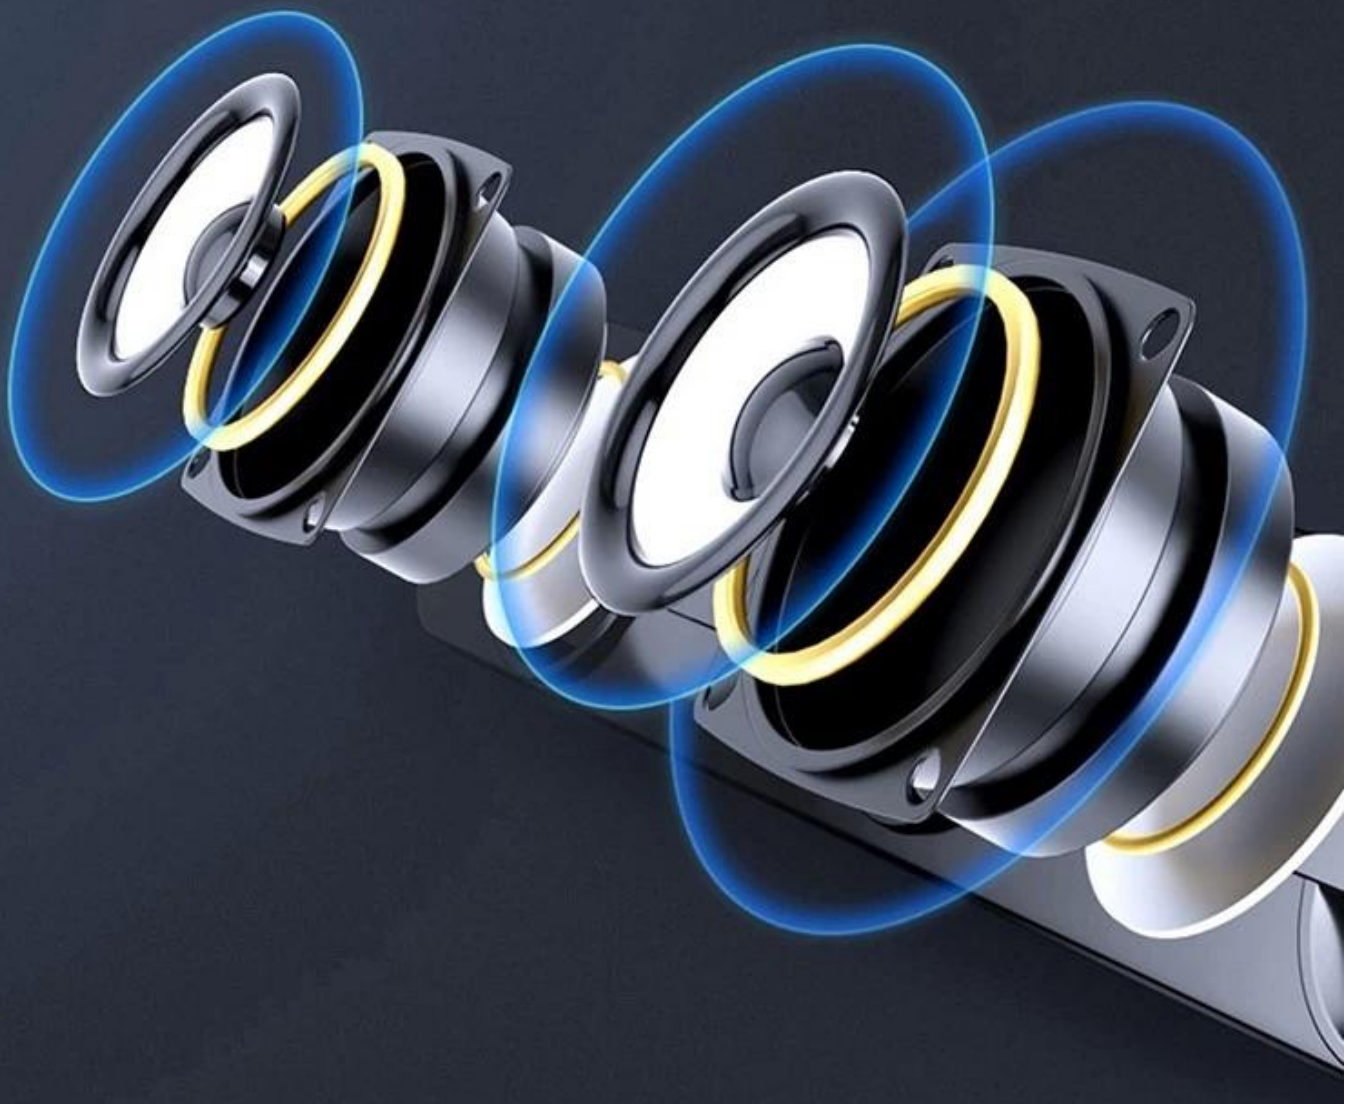

HIGH-QUALITY STEREO

HIGH-RESOLUTION FULL PAIR SPEAKERS
DSP DIGITAL AUDIO EFFECTS CAN CONTROL SIGNAL TRANSMISSION
MORE PRECISE SOUND CAN HELP YOU GET HIGH-QUALITY SOUND QUALITY.

DUAL SPEAKER
DESIGN

SOUND QUALITY
LEVEL