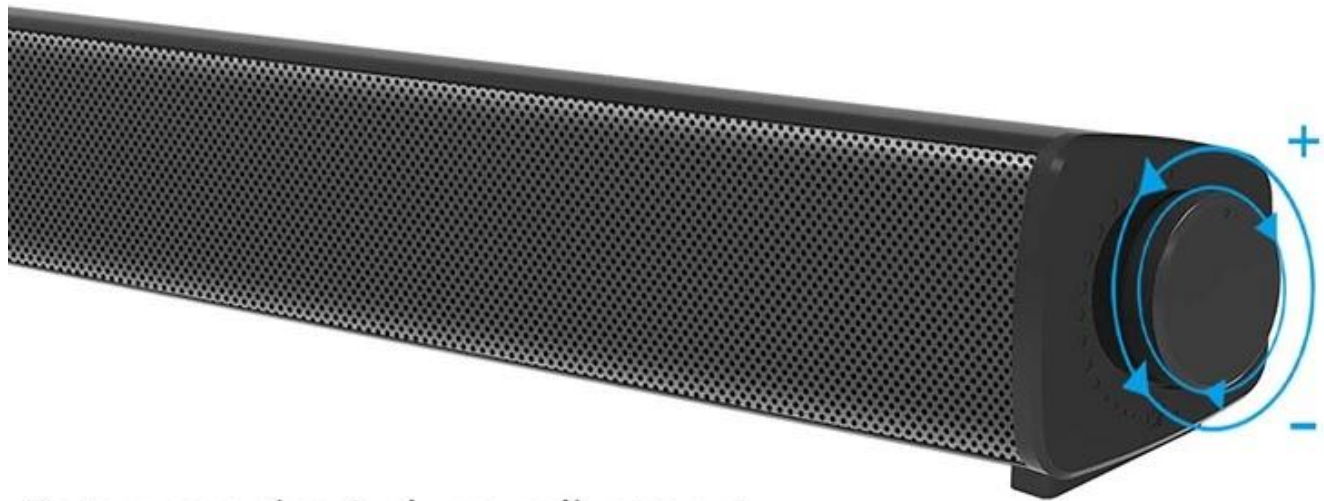

Volume down/previous song
Pause playback
Volume increase / next song
Audio cable connection
TF card
USB charging port