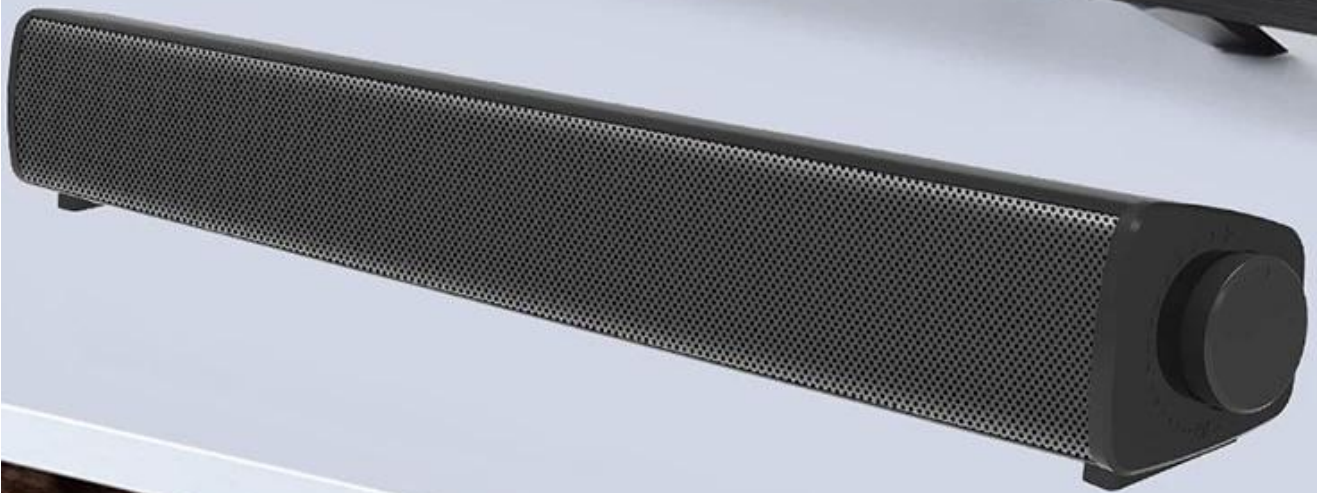

MULTIPLE CONNECTION METHODS

USE CABLE/SUPPORT TWO CONNECTION METHODS
BLUETOOTH ALLOWS YOU TO ENJOY SOUND QUALITY
ALL TYPES OF HD

CELL PHONE

COMPUTER

NOTEBOOK

DESKTOP

3.5MM AUDIO CONNECTOR

USB POWER

WIRELESS CONNECTIONS

USING THE NEW TECHNOLOGY 5.0 CHIP, THE TRANSMISSION DISTANCE IS FREE. OBSTACLES, 10 METERS SMOOTH SIGNAL AND STABLE SIGNAL TRANSMISSION

YOU HAVE SUCCESSFULLY
CONNECTED TO BLUETOOTH.