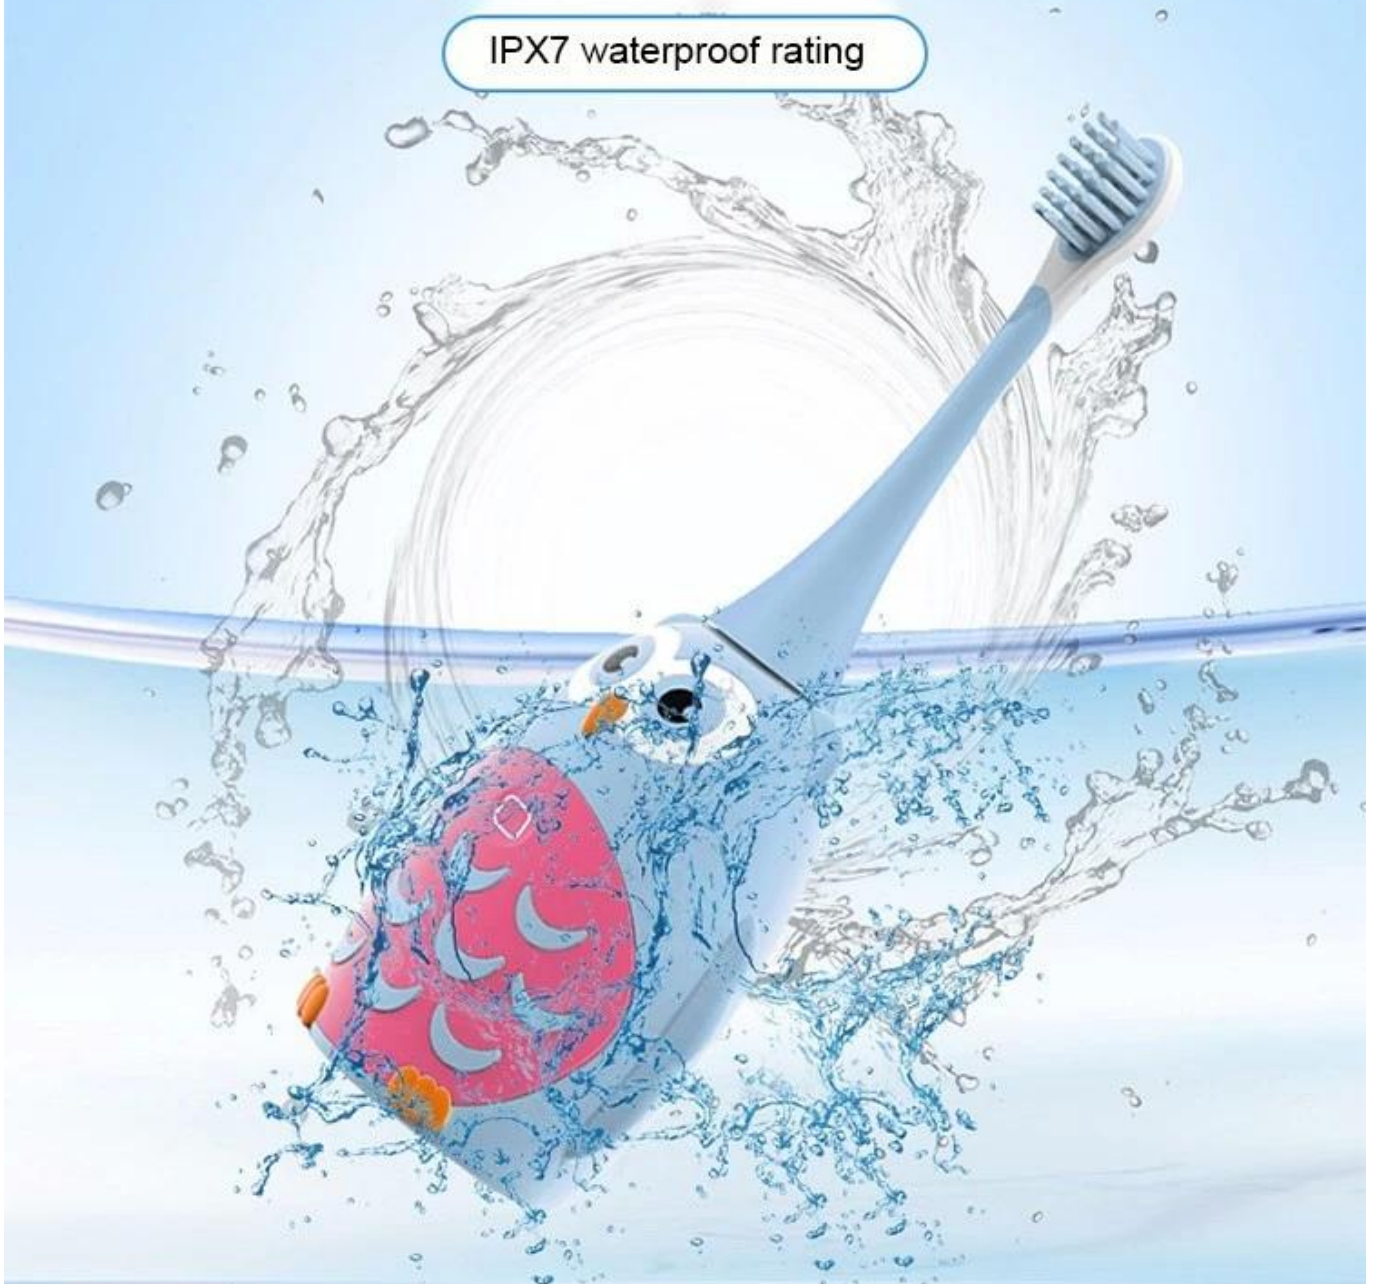

Modes: Soft, Cleaning

Waterproof: IPX7

Vibration Frequency: 20000-32000 Times/min

Smart reminder: 2 minutes regular reminder

Age Group: Children

Product size: 125mm*50mm*50mm

30 seconds time

Acoustic vibration

USB charging

IPX7 waterproof level

Adjustable strength

● The power switch

● Gentle mode

● Cleaning mode

Prompt for zone change every 30 seconds

charging

Lithium batteries store electricity

USB charging

Thirty days

Intimate whole body waterproof design

IPX7 waterproof rating

Small brush head design,
flexible clean mouth blind area