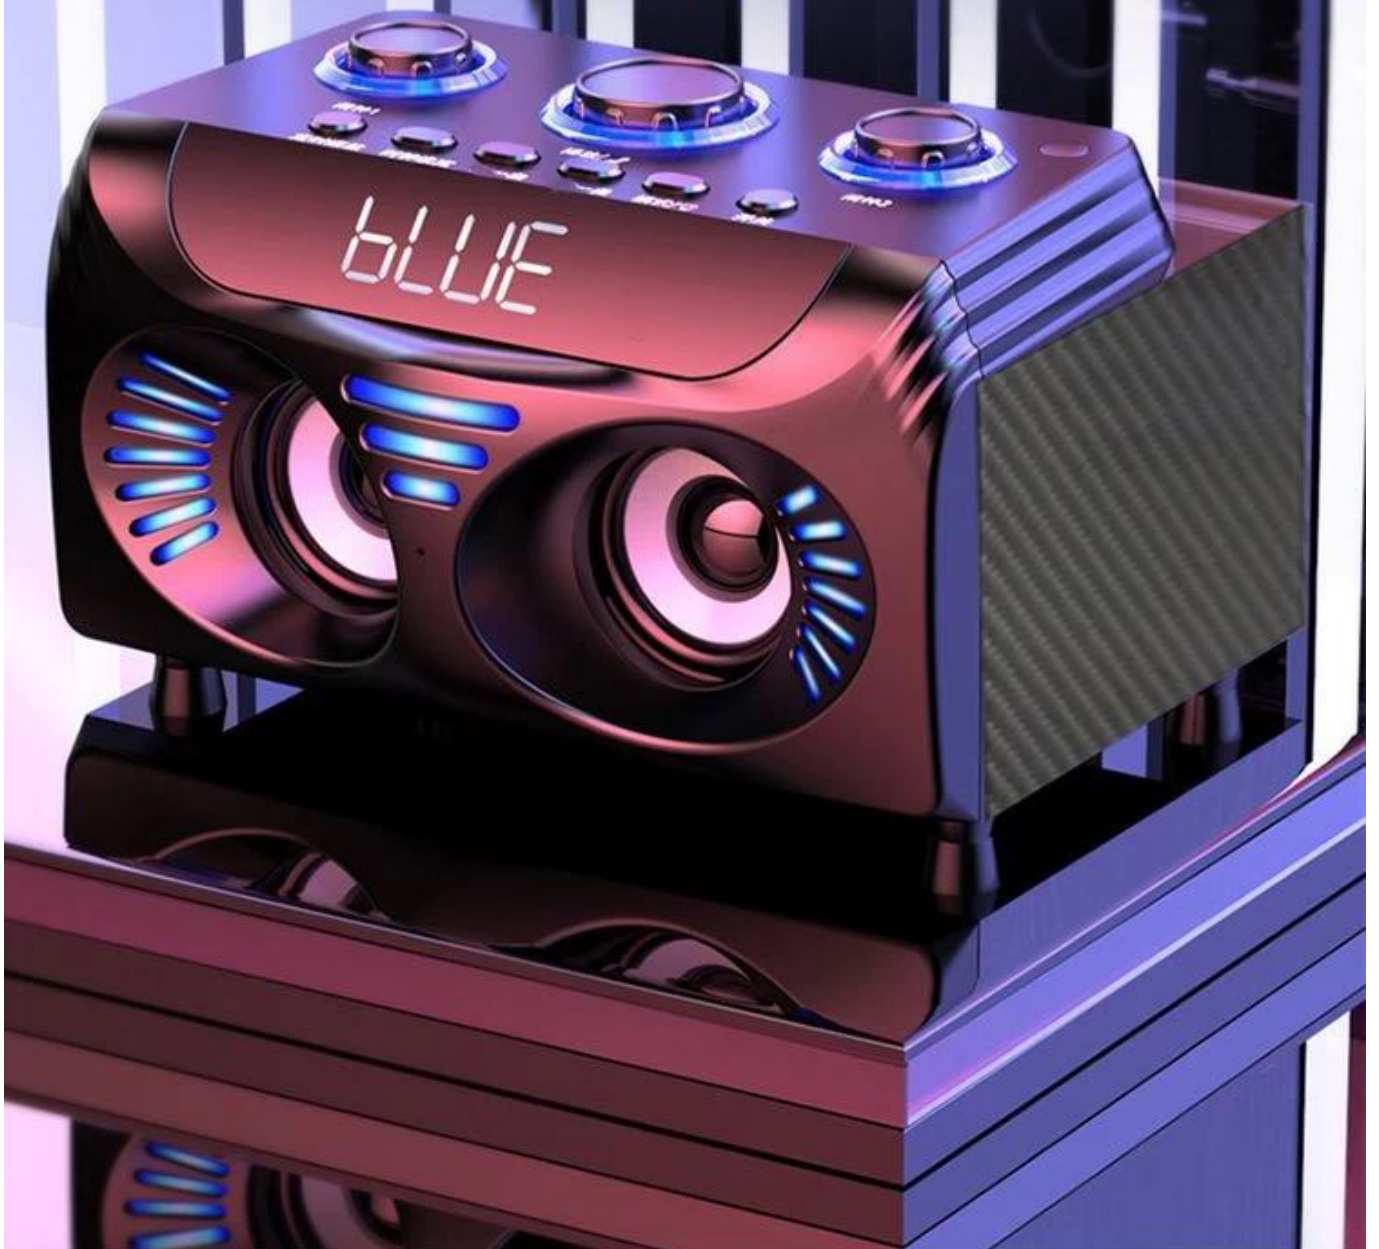

Portable Light Wireless Speaker NSP-0212